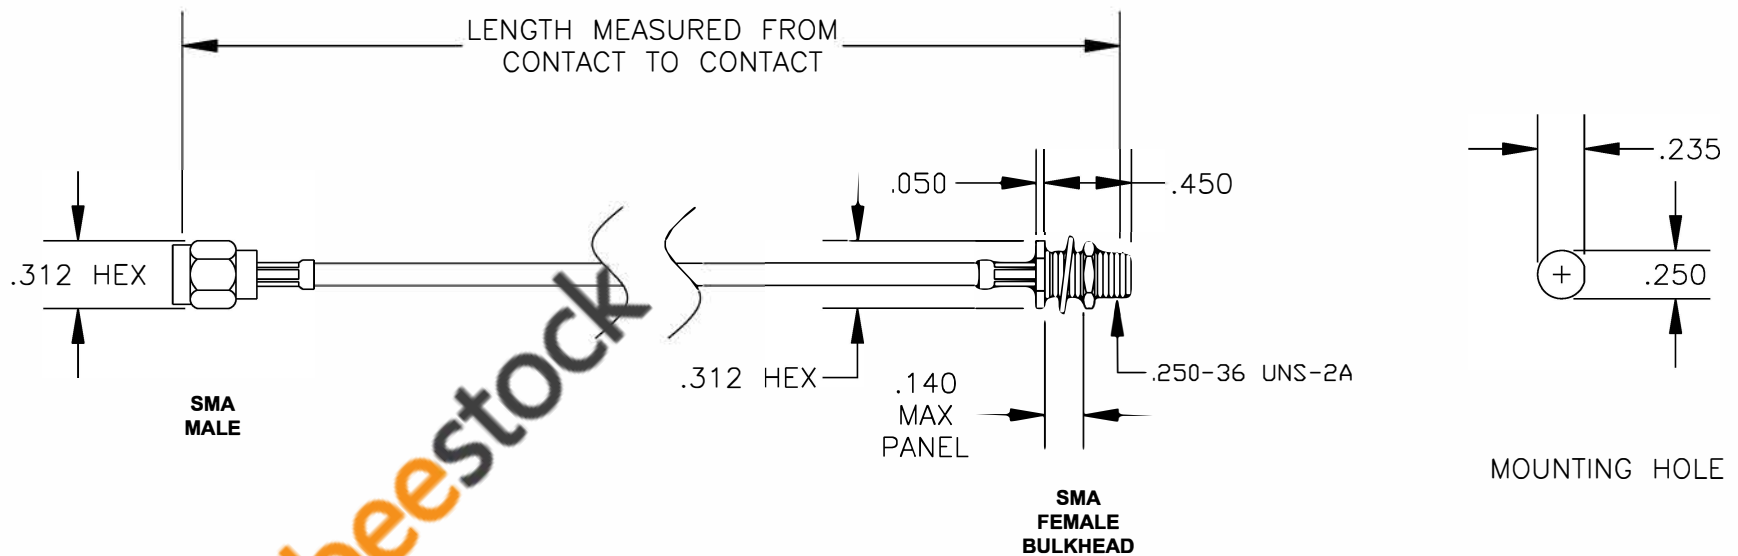

COMPONENTS	IMPEDANCE
SMA MALE	50 OHM
SMA FEMALE BULKHEAD	50 OHM
RG316-DS	50 OHM

Standard Lengths	
-12	12"
-24	24"
-36	36"
-48	48"
-60	60"
-XXX	Custom Length in inches

 <p>8TH FLOOR, BUILDING 1, YONGFU SCIENCE AND TECHNOLOGY CENTER INDUSTRIAL PARK, NANZHA DISTRICT 5, HUIHUI, 523900, DONGGUAN, GUANGDONG, CHINA</p> <p>WEBSITE: www.ebeestock.com EMAIL: sales@ebeestock.com</p> <p>ESTABLISHED 2003</p>		<p>COAXIAL & FIBER OPTICS</p>	
<p>DWG TITLE</p> <h2 style="text-align: center;">ET36266</h2>		<p>DES. CABLE ASSEMBLY, RG316-DS, SMA MALE TO SMA FEMALE BULKHEAD (LEAD FREE)</p>	
REV. -	FSCM NO. 53919	CAD FILE 020108	SCALE N/A SIZE A 127

- NOTES:
1. UNLESS OTHERWISE SPECIFIED ALL DIMENSIONS ARE NOMINAL.
 2. ALL SPECIFICATIONS ARE SUBJECT TO CHANGE WITHOUT NOTICE AT ANY TIME.
 3. DIMENSIONS ARE IN INCHES.
 4. LENGTH TOLERANCE IS $\pm 1.5\%$ OR $\pm 3/8"$, WHICHEVER IS GREATER.