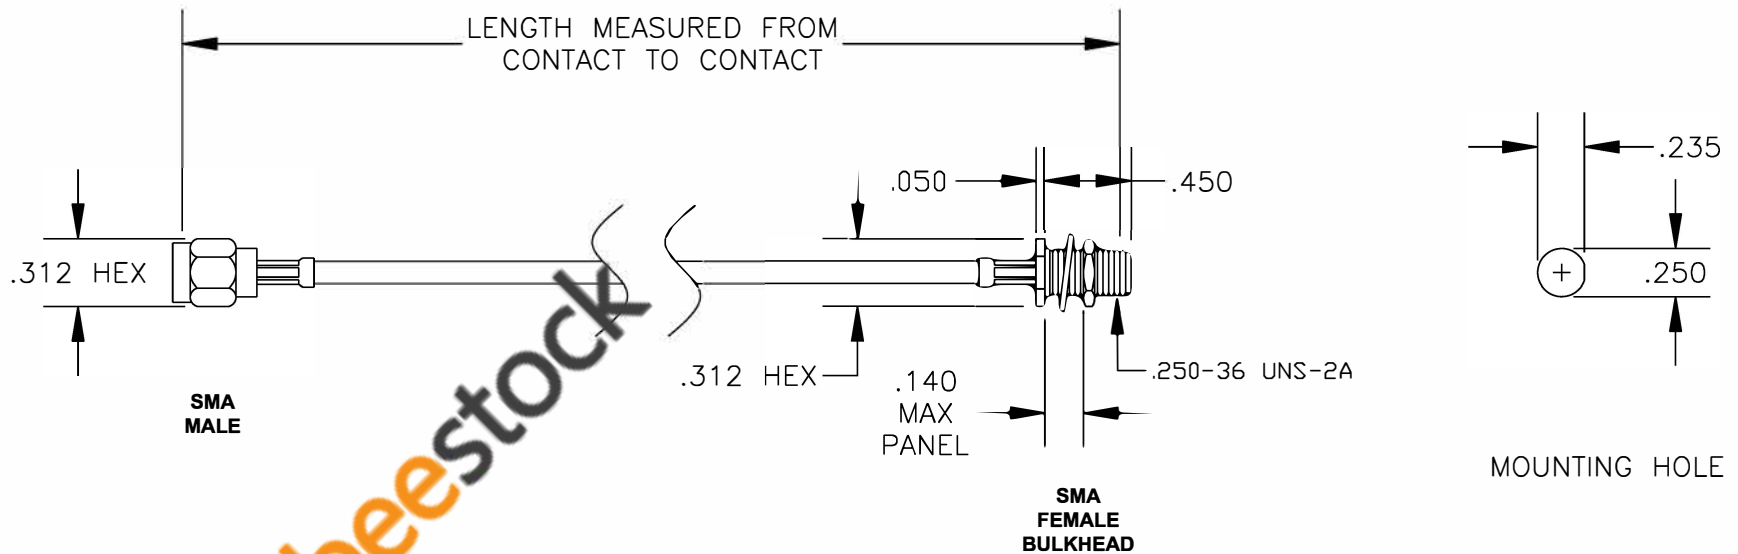

COMPONENTS	IMPEDANCE
SMA MALE	50 OHM
SMA FEMALE BULKHEAD	50 OHM
RG316-DS	50 OHM

Standard Lengths	
-12	12"
-24	24"
-36	36"
-48	48"
-60	60"
-XXX	Custom Length in inches

 8TH FLOOR, BUILDING 1, YONGFU SCIENCE AND TECHNOLOGY CENTER INDUSTRIAL PARK, NANZHA DISTRICT 5, HUMEN, 523900, DONGGUAN, GUANGDONG, CHINA WEBSITE: www.ebeestock.com EMAIL: sales@ebeestock.com ESTABLISHED 2003 COAXIAL & FIBER OPTICS					
DWG TITLE	DES.				
ET36267	CABLE ASSEMBLY, RG316-DS, SMA MALE TO SMA FEMALE BULKHEAD (LEAD FREE)				
REV. -	FSCM NO. 53919	CAD FILE 020108	SCALE N/A	SIZE A	127

- NOTES:**
1. UNLESS OTHERWISE SPECIFIED ALL DIMENSIONS ARE NOMINAL.
 2. ALL SPECIFICATIONS ARE SUBJECT TO CHANGE WITHOUT NOTICE AT ANY TIME.
 3. DIMENSIONS ARE IN INCHES.
 4. LENGTH TOLERANCE IS $\pm 1.5\%$ OR $\pm 3/8"$, WHICHEVER IS GREATER.