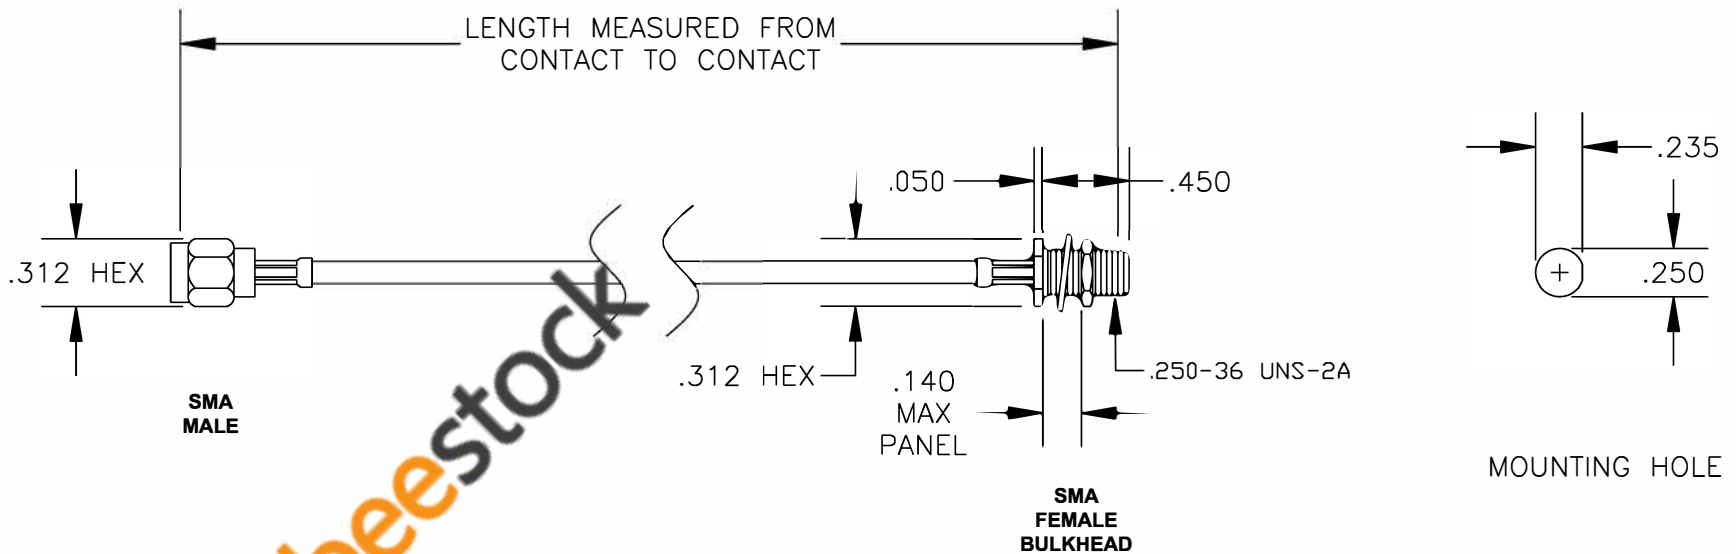

COMPONENTS	IMPEDANCE
SMA MALE	50 OHM
SMA FEMALE BULKHEAD	50 OHM
RG316-DS	50 OHM

Standard Lengths	
-12	12"
-24	24"
-36	36"
-48	48"
-60	60"
-XXX	Custom Length in inches

8TH FLOOR, BUILDING 1, YONGFU SCIENCE AND TECHNOLOGY CENTER INDUSTRIAL PARK, NANZHA DISTRICT 5, HUIHUI, 523900, DONGGUAN, GUANGDONG, CHINA
 WEBSITE: www.ebeestock.com
 EMAIL: sales@ebeestock.com
 ESTABLISHED 2003
COAXIAL & FIBER OPTICS

DWG TITLE	ET36269	DES.	CABLE ASSEMBLY, RG316-DS, SMA MALE TO SMA FEMALE BULKHEAD (LEAD FREE)
-----------	----------------	------	---

REV. -	FSCM NO. 53919	CAD FILE	020108	SCALE	N/A	SIZE	A 127
--------	-----------------------	----------	--------	-------	-----	------	-------

- NOTES:
1. UNLESS OTHERWISE SPECIFIED ALL DIMENSIONS ARE NOMINAL.
 2. ALL SPECIFICATIONS ARE SUBJECT TO CHANGE WITHOUT NOTICE AT ANY TIME.
 3. DIMENSIONS ARE IN INCHES.
 4. LENGTH TOLERANCE IS $\pm 1.5\%$ OR $\pm 3/8"$, WHICHEVER IS GREATER.