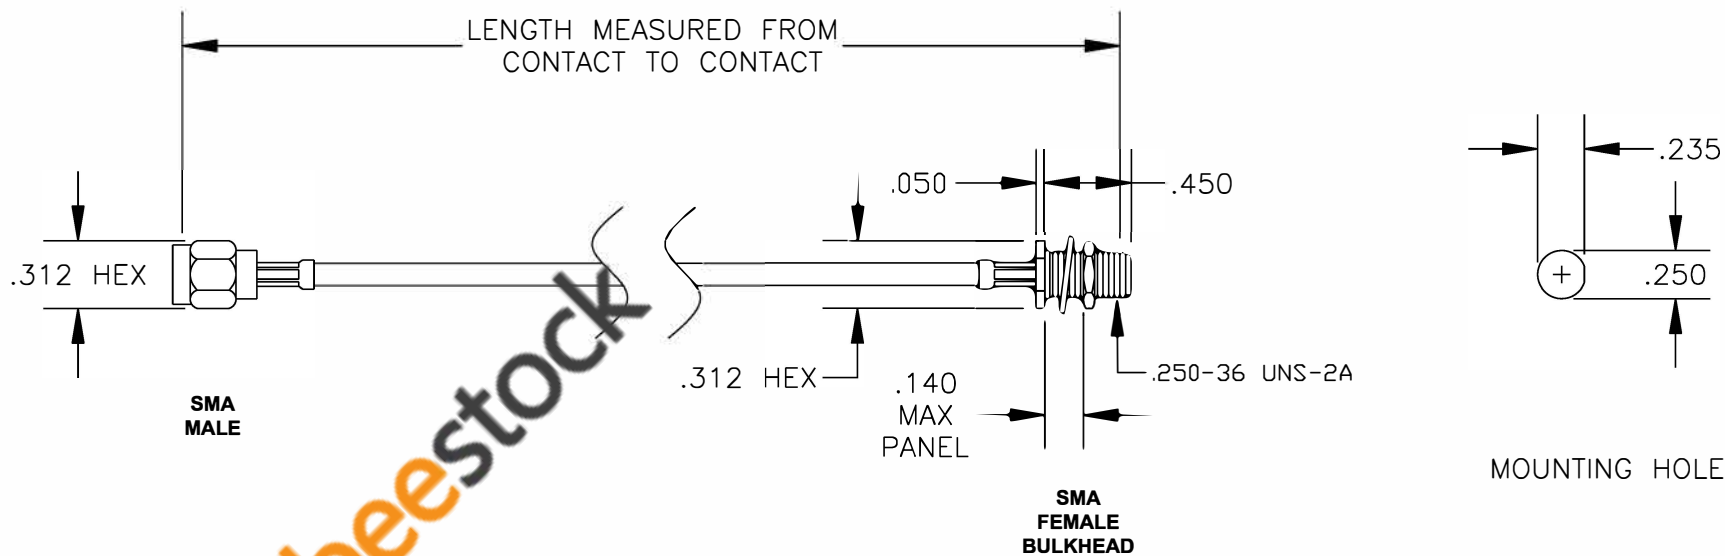

COMPONENTS	IMPEDANCE
SMA MALE	50 OHM
SMA FEMALE BULKHEAD	50 OHM
RG316-DS	50 OHM

Standard Lengths	
-12	12"
-24	24"
-36	36"
-48	48"
-60	60"
-XXX	Custom Length in inches

 <p>8TH FLOOR, BUILDING 1, YONGFU SCIENCE AND TECHNOLOGY CENTER INDUSTRIAL PARK, NANZHA DISTRICT 5, HUIHUI, 523900, DONGGUAN, GUANGDONG, CHINA</p> <p>WEBSITE: www.ebeestock.com EMAIL: sales@ebeestock.com</p> <p>ESTABLISHED 2003</p>		<p>COAXIAL & FIBER OPTICS</p>	
<p>DWG TITLE</p> <p style="font-size: 24pt; color: blue; text-align: center;">ET36270</p>		<p>DES. CABLE ASSEMBLY, RG316-DS, SMA MALE TO SMA FEMALE BULKHEAD (LEAD FREE)</p>	
REV. -	FSCM NO. 53919	CAD FILE 020108	SCALE N/A SIZE A 127

- NOTES:
1. UNLESS OTHERWISE SPECIFIED ALL DIMENSIONS ARE NOMINAL.
 2. ALL SPECIFICATIONS ARE SUBJECT TO CHANGE WITHOUT NOTICE AT ANY TIME.
 3. DIMENSIONS ARE IN INCHES.
 4. LENGTH TOLERANCE IS $\pm 1.5\%$ OR $\pm 3/8"$, WHICHEVER IS GREATER.