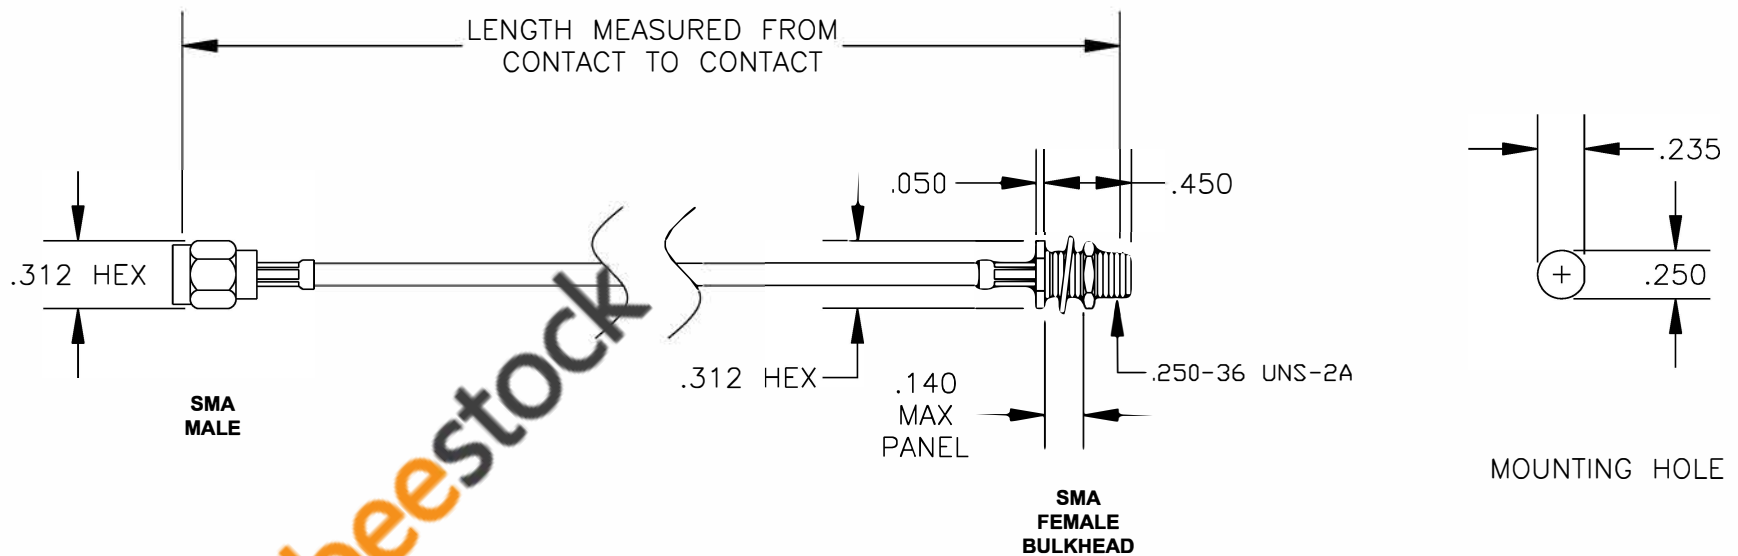

COMPONENTS	IMPEDANCE
SMA MALE	50 OHM
SMA FEMALE BULKHEAD	50 OHM
RG316-DS	50 OHM

Standard Lengths	
-12	12"
-24	24"
-36	36"
-48	48"
-60	60"
-XXX	Custom Length in inches

8TH FLOOR, BUILDING 1, YONGFU SCIENCE AND TECHNOLOGY CENTER INDUSTRIAL PARK, NANZHA DISTRICT 5, HUIHUI, 523900, DONGGUAN, GUANGDONG, CHINA
 WEBSITE: www.ebeestock.com
 EMAIL: sales@ebeestock.com
 ESTABLISHED 2003
COAXIAL & FIBER OPTICS

DWG TITLE	ET36271	DES.	CABLE ASSEMBLY, RG316-DS, SMA MALE TO SMA FEMALE BULKHEAD (LEAD FREE)
-----------	----------------	------	---

REV. -	FSCM NO. 53919	CAD FILE	020108	SCALE	N/A	SIZE	A 127
--------	-----------------------	----------	--------	-------	-----	------	-------

- NOTES:**
1. UNLESS OTHERWISE SPECIFIED ALL DIMENSIONS ARE NOMINAL.
 2. ALL SPECIFICATIONS ARE SUBJECT TO CHANGE WITHOUT NOTICE AT ANY TIME.
 3. DIMENSIONS ARE IN INCHES.
 4. LENGTH TOLERANCE IS $\pm 1.5\%$ OR $\pm 3/8"$, WHICHEVER IS GREATER.