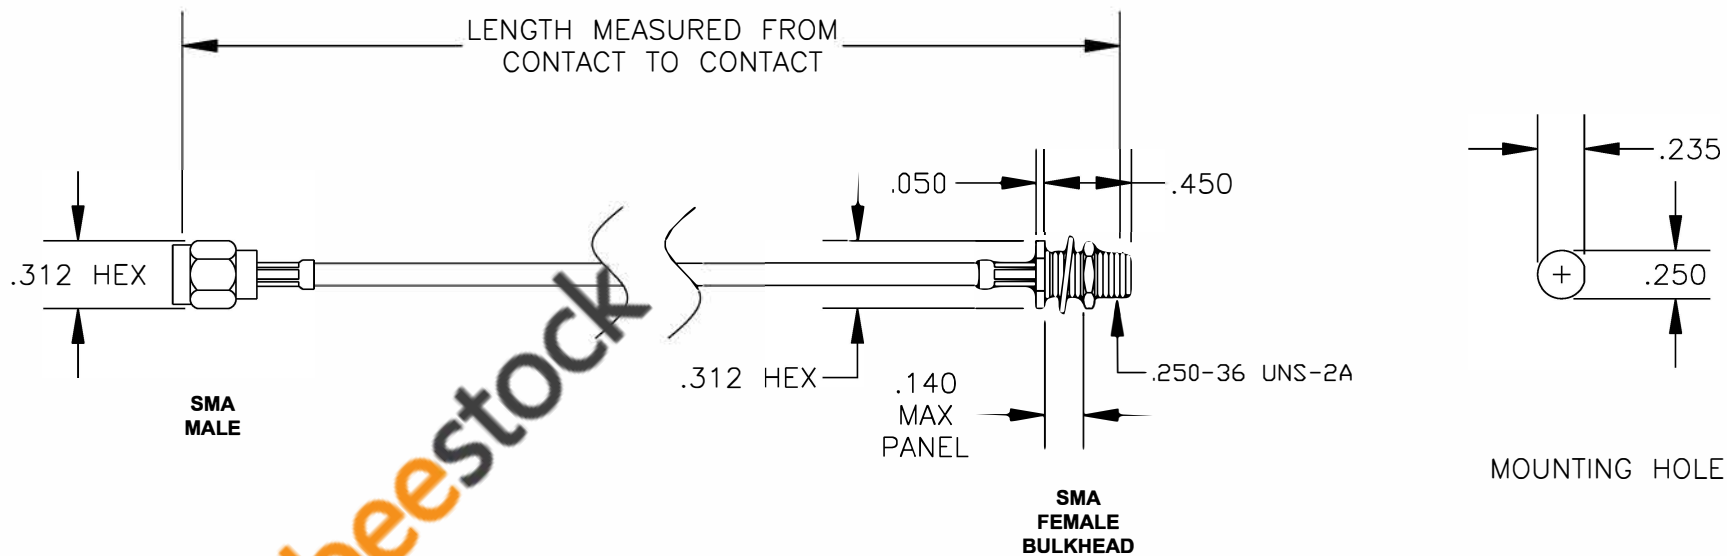

COMPONENTS	IMPEDANCE
SMA MALE	50 OHM
SMA FEMALE BULKHEAD	50 OHM
RG316-DS	50 OHM

Standard Lengths	
-12	12"
-24	24"
-36	36"
-48	48"
-60	60"
-XXX	Custom Length in inches

 <p>8TH FLOOR, BUILDING 1, YONGFU SCIENCE AND TECHNOLOGY CENTER INDUSTRIAL PARK, NANZHA DISTRICT 5, HUIHUI, 523900, DONGGUAN, GUANGDONG, CHINA</p> <p>WEBSITE: www.ebeestock.com EMAIL: sales@ebeestock.com</p> <p>ESTABLISHED 2003</p>		<p>COAXIAL & FIBER OPTICS</p>	
<p>DWG TITLE</p> <p style="font-size: 24pt; color: blue; text-align: center;">ET36272</p>		<p>DES. CABLE ASSEMBLY, RG316-DS, SMA MALE TO SMA FEMALE BULKHEAD (LEAD FREE)</p>	
REV. -	FSCM NO. 53919	CAD FILE 020108	SCALE N/A SIZE A 127

- NOTES:
1. UNLESS OTHERWISE SPECIFIED ALL DIMENSIONS ARE NOMINAL.
 2. ALL SPECIFICATIONS ARE SUBJECT TO CHANGE WITHOUT NOTICE AT ANY TIME.
 3. DIMENSIONS ARE IN INCHES.
 4. LENGTH TOLERANCE IS $\pm 1.5\%$ OR $\pm 3/8"$, WHICHEVER IS GREATER.