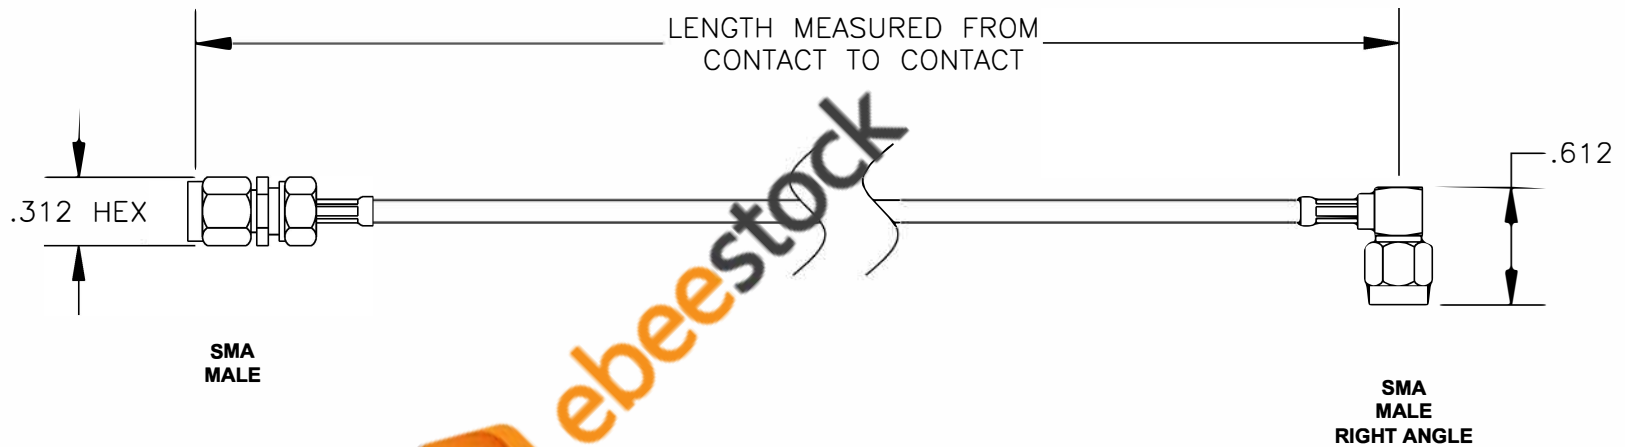

COMPONENTS	IMPEDANCE
SMA MALE	50 OHM
SMA MALE RIGHT ANGLE	50 OHM
RG178B/U	50 OHM

Standard Lengths	
-12	12"
-24	24"
-36	36"
-48	48"
-60	60"
-XXX	Custom Length in inches

8TH FLOOR, BUILDING 1, YONGFU SCIENCE AND TECHNOLOGY CENTER INDUSTRIAL PARK, NANZHA DISTRICT 5, HUMEN, 523900, DONGGUAN, GUANGDONG, CHINA
 WEBSITE: www.ebeestock.com
 EMAIL: sales@ebeestock.com
COAXIAL & FIBER OPTICS
 ESTABLISHED 2003

DWG TITLE	ET36350			DES.	CABLE ASSEMBLY, RG178B/U, SMA MALE TO SMA MALE RIGHT ANGLE (LEAD FREE)
-----------	----------------	--	--	------	--

REV. A	FSCM NO. 53919	CAD FILE	120708	SCALE	N/A	SIZE	A 127
--------	-----------------------	----------	--------	-------	-----	------	-------

- NOTES:**
- UNLESS OTHERWISE SPECIFIED ALL DIMENSIONS ARE NOMINAL.
 - ALL SPECIFICATIONS ARE SUBJECT TO CHANGE WITHOUT NOTICE AT ANY TIME.
 - DIMENSIONS ARE IN INCHES.
 - LENGTH TOLERANCE IS $\pm 1.5\%$ OR $\pm 3/8"$, WHICHEVER IS GREATER.