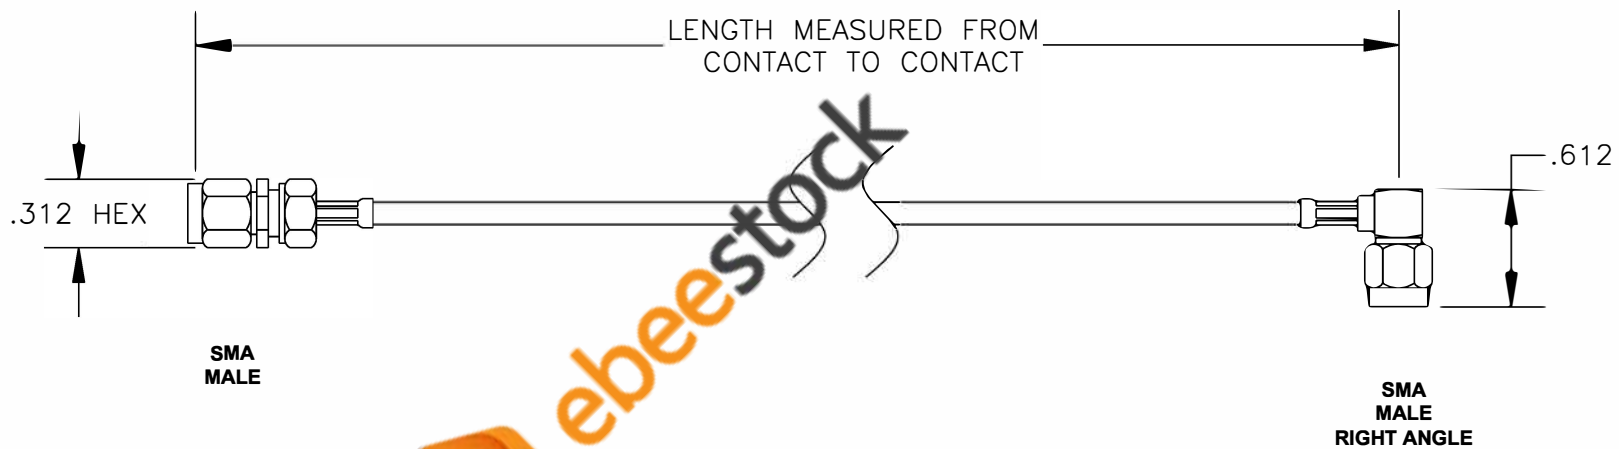

COMPONENTS	IMPEDANCE
SMA MALE	50 OHM
SMA MALE RIGHT ANGLE	50 OHM
RG178B/U	50 OHM

Standard Lengths	
-12	12"
-24	24"
-36	36"
-48	48"
-60	60"
-XXX	Custom Length in inches

 <p>8TH FLOOR, BUILDING 1, YONGFU SCIENCE AND TECHNOLOGY CENTER INDUSTRIAL PARK, NANZHA DISTRICT 5, HUMEN, 523900, DONGGUAN, GUANGDONG, CHINA</p> <p>WEBSITE: www.ebeestock.com EMAIL: sales@ebeestock.com</p> <p>ESTABLISHED 2003</p> <p>COAXIAL & FIBER OPTICS</p>				
DWG TITLE	DES.			
ET36351	CABLE ASSEMBLY, RG178B/U, SMA MALE TO SMA MALE RIGHT ANGLE (LEAD FREE)			
REV. A	FSCM NO. 53919	CAD FILE 120708	SCALE N/A	SIZE A 127

- NOTES:
- UNLESS OTHERWISE SPECIFIED ALL DIMENSIONS ARE NOMINAL.
 - ALL SPECIFICATIONS ARE SUBJECT TO CHANGE WITHOUT NOTICE AT ANY TIME.
 - DIMENSIONS ARE IN INCHES.
 - LENGTH TOLERANCE IS $\pm 1.5\%$ OR $\pm 3/8"$, WHICHEVER IS GREATER.