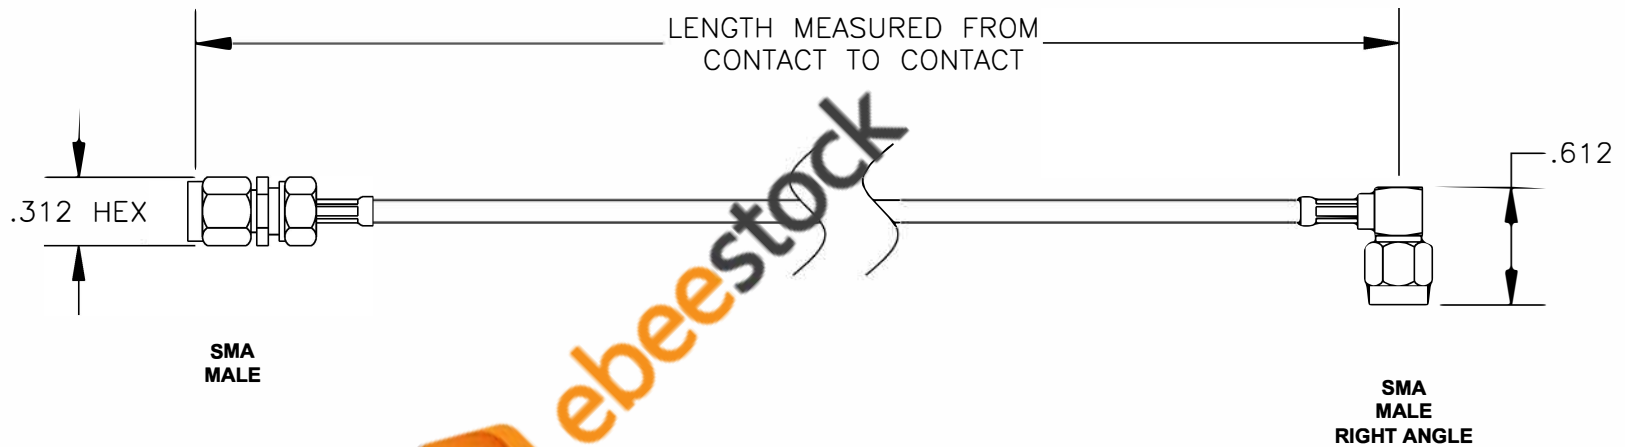

COMPONENTS	IMPEDANCE
SMA MALE	50 OHM
SMA MALE RIGHT ANGLE	50 OHM
RG178B/U	50 OHM

Standard Lengths	
-12	12"
-24	24"
-36	36"
-48	48"
-60	60"
-XXX	Custom Length in inches

8TH FLOOR, BUILDING 1, YONGFU SCIENCE AND TECHNOLOGY CENTER INDUSTRIAL PARK, NANZHA DISTRICT 5, HUMEN, 523900, DONGGUAN, GUANGDONG, CHINA
 WEBSITE: www.ebeestock.com
 EMAIL: sales@ebeestock.com
COAXIAL & FIBER OPTICS
 ESTABLISHED 2003

DWG TITLE	ET36352	DES.	CABLE ASSEMBLY, RG178B/U, SMA MALE TO SMA MALE RIGHT ANGLE (LEAD FREE)
-----------	----------------	------	--

REV. A	FSCM NO. 53919	CAD FILE	120708	SCALE	N/A	SIZE	A 127
--------	-----------------------	----------	--------	-------	-----	------	-------

- NOTES:**
- UNLESS OTHERWISE SPECIFIED ALL DIMENSIONS ARE NOMINAL.
 - ALL SPECIFICATIONS ARE SUBJECT TO CHANGE WITHOUT NOTICE AT ANY TIME.
 - DIMENSIONS ARE IN INCHES.
 - LENGTH TOLERANCE IS $\pm 1.5\%$ OR $\pm 3/8"$, WHICHEVER IS GREATER.