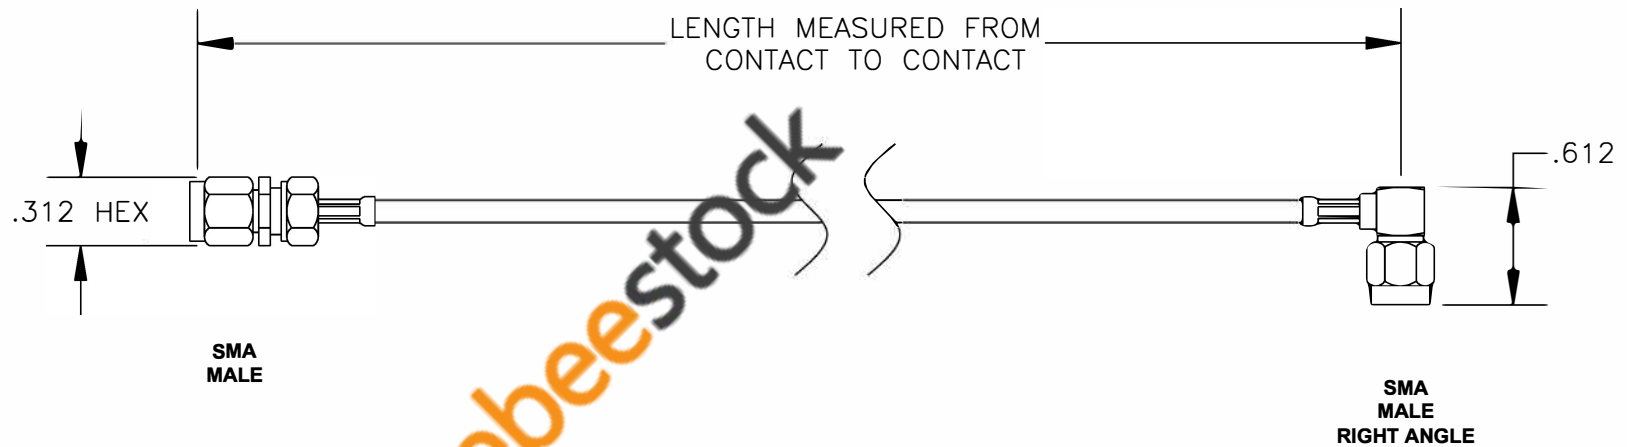

COMPONENTS	IMPEDANCE
SMA MALE	50 OHM
SMA MALE RIGHT ANGLE	50 OHM
RG178B/U	50 OHM

Standard Lengths	
-12	12"
-24	24"
-36	36"
-48	48"
-60	60"
-XXX	Custom Length in inches

 <p>8TH FLOOR, BUILDING 1, YONGFU SCIENCE AND TECHNOLOGY CENTER INDUSTRIAL PARK, NANZHA DISTRICT 5, HUMEN, 523900, DONGGUAN, GUANGDONG, CHINA</p> <p>WEBSITE: www.ebeestock.com EMAIL: sales@ebeestock.com</p> <p>ESTABLISHED 2003</p> <p style="text-align: right;">COAXIAL & FIBER OPTICS</p>				
DWG TITLE	DES.			
ET36354	CABLE ASSEMBLY, RG178B/U, SMA MALE TO SMA MALE RIGHT ANGLE (LEAD FREE)			
REV. A	FSCM NO. 53919	CAD FILE 120708	SCALE N/A	SIZE A 127

- NOTES:**
1. UNLESS OTHERWISE SPECIFIED ALL DIMENSIONS ARE NOMINAL.
 2. ALL SPECIFICATIONS ARE SUBJECT TO CHANGE WITHOUT NOTICE AT ANY TIME.
 3. DIMENSIONS ARE IN INCHES.
 4. LENGTH TOLERANCE IS $\pm 1.5\%$ OR $\pm 3/8"$, WHICHEVER IS GREATER.