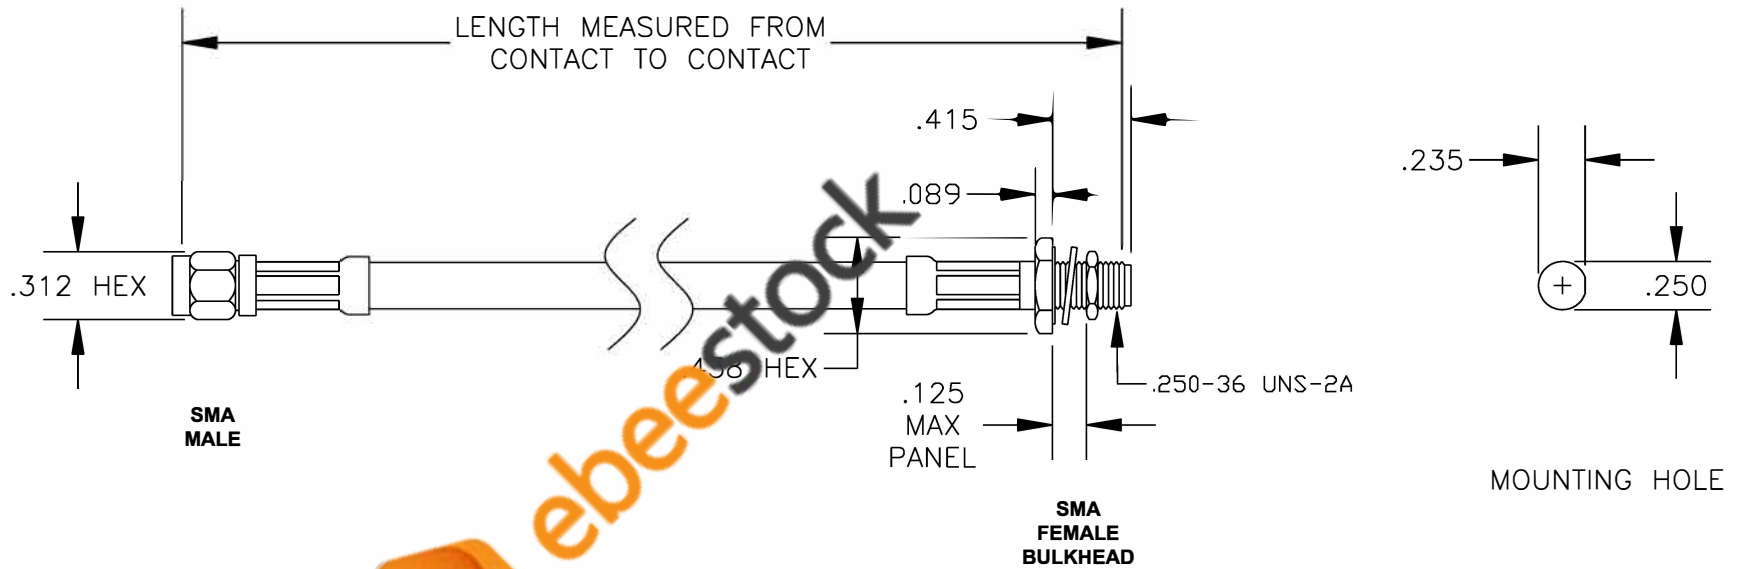

COMPONENTS	IMPEDANCE
SMA MALE	50 OHM
SMA FEMALE BULKHEAD	50 OHM
RG59B/U-BLACK	75 OHM

Standard Lengths	
-12	12"
-24	24"
-36	36"
-48	48"
-60	60"
-XXX	Custom Length in inches

8TH FLOOR, BUILDING 1, YONGFU SCIENCE AND TECHNOLOGY CENTER INDUSTRIAL PARK, NANZHA DISTRICT 5, HUMEN, 523900, DONGGUAN, GUANGDONG, CHINA
 WEBSITE: www.ebeestock.com
 EMAIL: sales@ebeestock.com
COAXIAL & FIBER OPTICS
 ESTABLISHED 2003

DWG TITLE		DES. CABLE ASSEMBLY, RG59B/U-BLACK, SMA MALE TO SMA FEMALE BULKHEAD	
ET36362			
REV. A	FSCM NO. 53919	CAD FILE 120708	SCALE N/A SIZE A 127

- NOTES:
1. UNLESS OTHERWISE SPECIFIED ALL DIMENSIONS ARE NOMINAL.
 2. ALL SPECIFICATIONS ARE SUBJECT TO CHANGE WITHOUT NOTICE AT ANY TIME.
 3. DIMENSIONS ARE IN INCHES.
 4. LENGTH TOLERANCE IS $\pm 1.5\%$ OR $\pm 3/8"$, WHICHEVER IS GREATER.