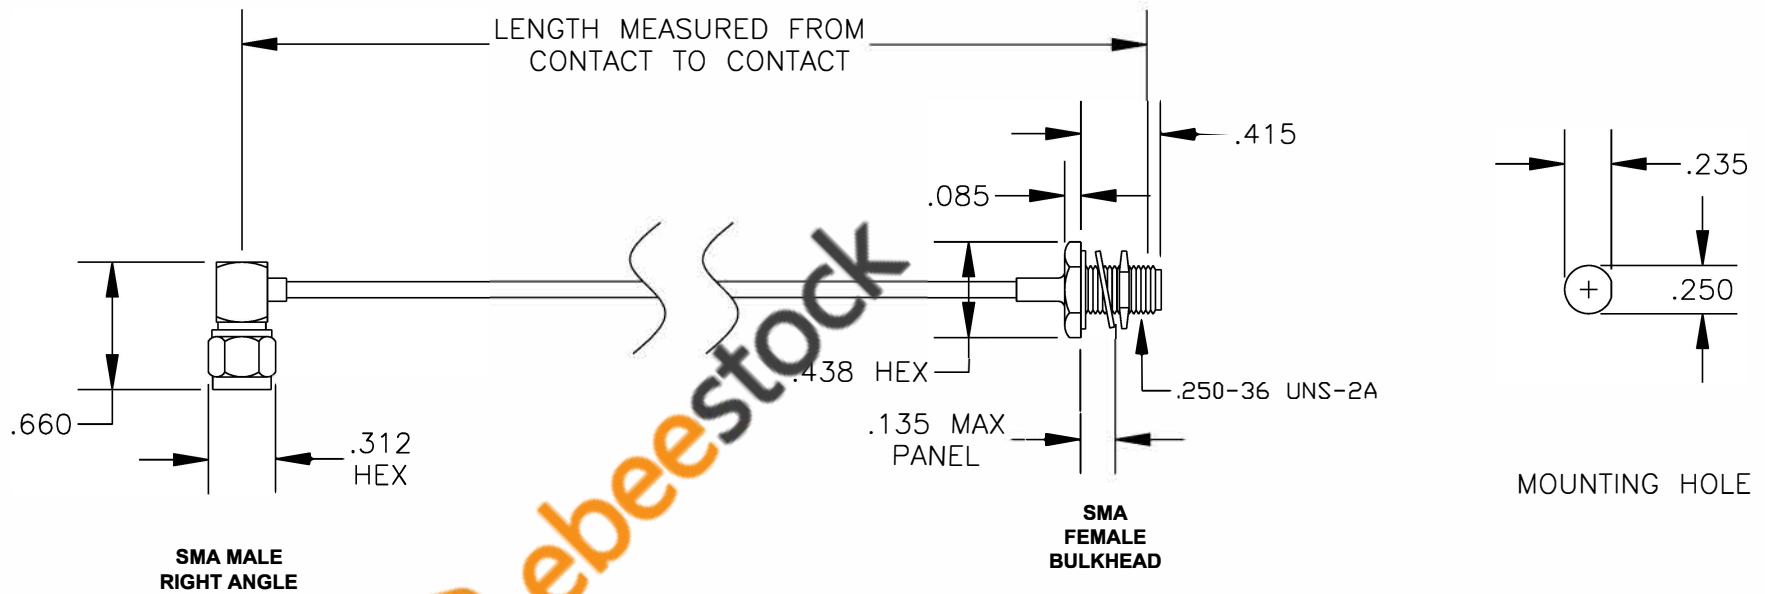

COMPONENTS	IMPEDANCE
SMA MALE RIGHT ANGLE	50 OHM
SMA FEMALE BULKHEAD	50 OHM
RG405/U	50 OHM

Standard Lengths	
-12	12"
-24	24"
-36	36"
-48	48"
-60	60"
-XXX	Custom Length in inches

8TH FLOOR, BUILDING 1, YONGFU SCIENCE AND TECHNOLOGY CENTER INDUSTRIAL PARK, NANZHA DISTRICT 5, HUMEN, 523900, DONGGUAN, GUANGDONG, CHINA
 WEBSITE: www.ebeestock.com
 EMAIL: sales@ebeestock.com
COAXIAL & FIBER OPTICS
 ESTABLISHED 2003

DWG TITLE	ET36380			DES.	CABLE ASSEMBLY, RG405/U, SMA MALE RIGHT ANGLE TO SMA FEMALE BULKHEAD (LEAD FREE)		
REV. -	FSCM NO. 53919	CAD FILE	020108	SCALE	N/A	SIZE	A 127

- NOTES:**
- UNLESS OTHERWISE SPECIFIED ALL DIMENSIONS ARE NOMINAL.
 - ALL SPECIFICATIONS ARE SUBJECT TO CHANGE WITHOUT NOTICE AT ANY TIME.
 - DIMENSIONS ARE IN INCHES.
 - LENGTH TOLERANCE IS $\pm 1.5\%$ OR $\pm 3/8"$, WHICHEVER IS GREATER.