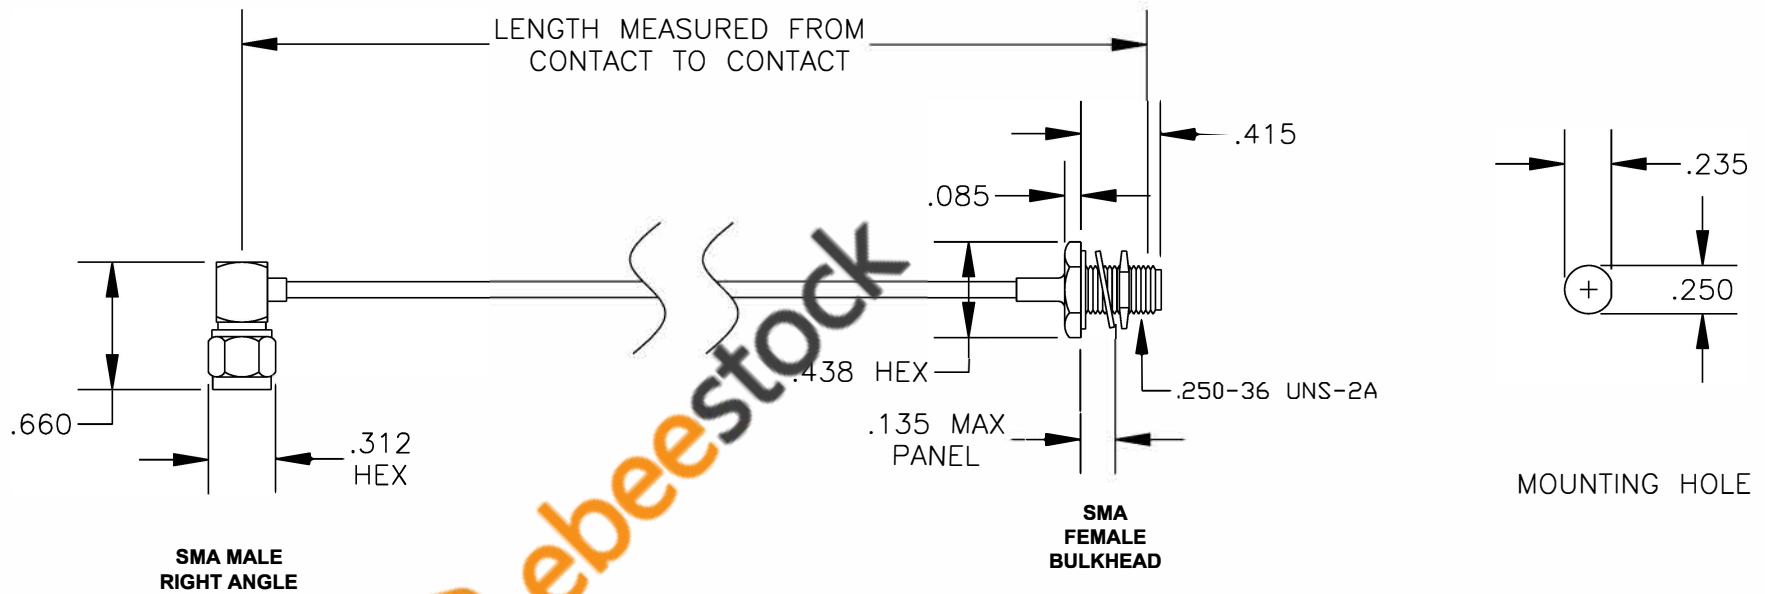

COMPONENTS	IMPEDANCE
SMA MALE RIGHT ANGLE	50 OHM
SMA FEMALE BULKHEAD	50 OHM
RG405/U	50 OHM

Standard Lengths	
-12	12"
-24	24"
-36	36"
-48	48"
-60	60"
-XXX	Custom Length in inches

8TH FLOOR, BUILDING 1, YONGFU SCIENCE AND TECHNOLOGY CENTER INDUSTRIAL PARK, NANZHA DISTRICT 5, HUMEN, 523900, DONGGUAN, GUANGDONG, CHINA
 WEBSITE: www.ebeestock.com
 EMAIL: sales@ebeestock.com
COAXIAL & FIBER OPTICS
 ESTABLISHED 2003

DWG TITLE	ET36382			DES.	CABLE ASSEMBLY, RG405/U, SMA MALE RIGHT ANGLE TO SMA FEMALE BULKHEAD (LEAD FREE)		
REV. -	FSCM NO. 53919	CAD FILE	020108	SCALE	N/A	SIZE	A 127

- NOTES:
- UNLESS OTHERWISE SPECIFIED ALL DIMENSIONS ARE NOMINAL.
 - ALL SPECIFICATIONS ARE SUBJECT TO CHANGE WITHOUT NOTICE AT ANY TIME.
 - DIMENSIONS ARE IN INCHES.
 - LENGTH TOLERANCE IS $\pm 1.5\%$ OR $\pm 3/8"$, WHICHEVER IS GREATER.