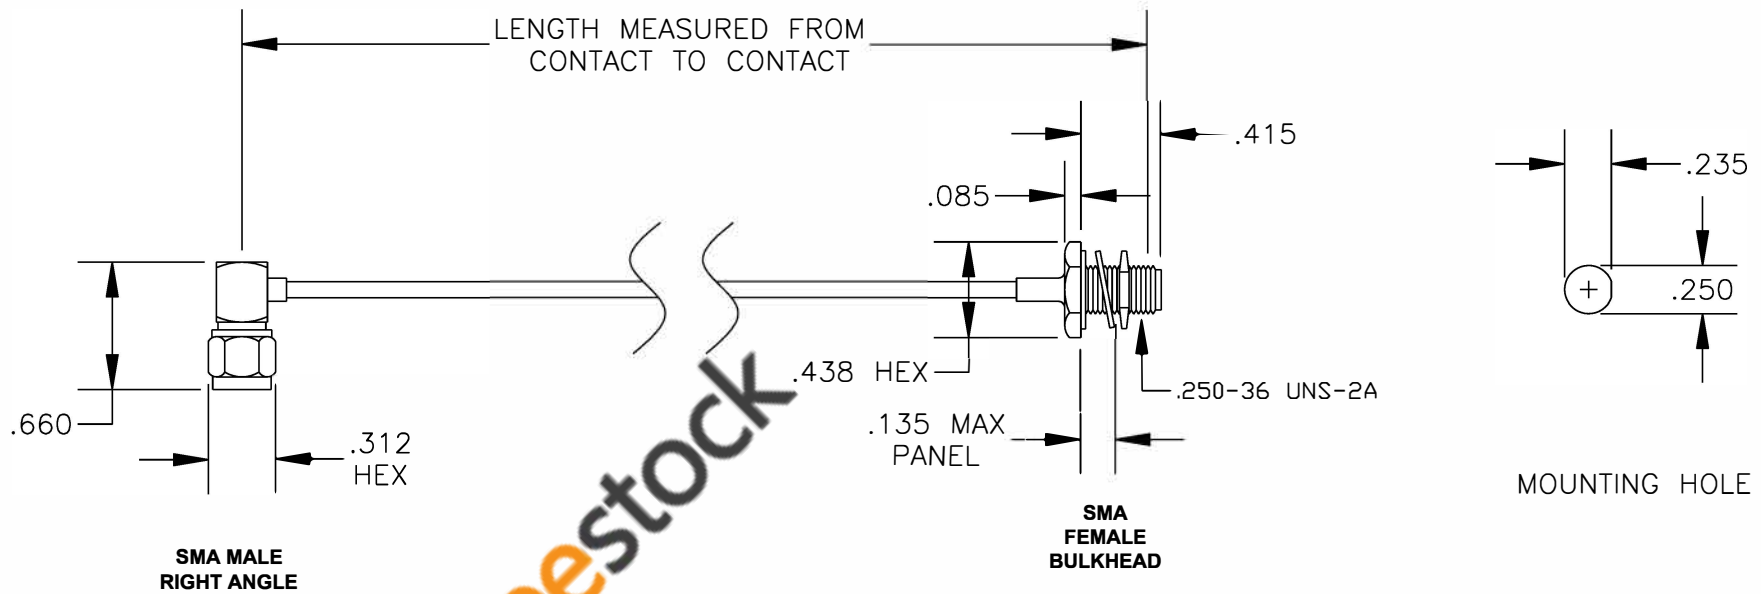

COMPONENTS	IMPEDANCE
SMA MALE RIGHT ANGLE	50 OHM
SMA FEMALE BULKHEAD	50 OHM
RG405/U	50 OHM

Standard Lengths	
-12	12"
-24	24"
-36	36"
-48	48"
-60	60"
-XXX	Custom Length in inches

ebeestock

8TH FLOOR, BUILDING 1, YONGFU SCIENCE AND TECHNOLOGY CENTER INDUSTRIAL PARK, NANZHA DISTRICT 5, HUMEN, 523900, DONGGUAN, GUANGDONG, CHINA

ebeestock
ESTABLISHED 2003

WEBSITE: www.ebeestock.com
EMAIL: sales@ebeestock.com
COAXIAL & FIBER OPTICS

DWG TITLE **ET36384** DES. CABLE ASSEMBLY, RG405/U, SMA MALE RIGHT ANGLE TO SMA FEMALE BULKHEAD (LEAD FREE)

REV. - **FSCM NO. 53919** CAD FILE 020108 SCALE N/A SIZE A 127

- NOTES:
1. UNLESS OTHERWISE SPECIFIED ALL DIMENSIONS ARE NOMINAL.
 2. ALL SPECIFICATIONS ARE SUBJECT TO CHANGE WITHOUT NOTICE AT ANY TIME.
 3. DIMENSIONS ARE IN INCHES.
 4. LENGTH TOLERANCE IS $\pm 1.5\%$ OR $\pm 3/8"$, WHICHEVER IS GREATER.