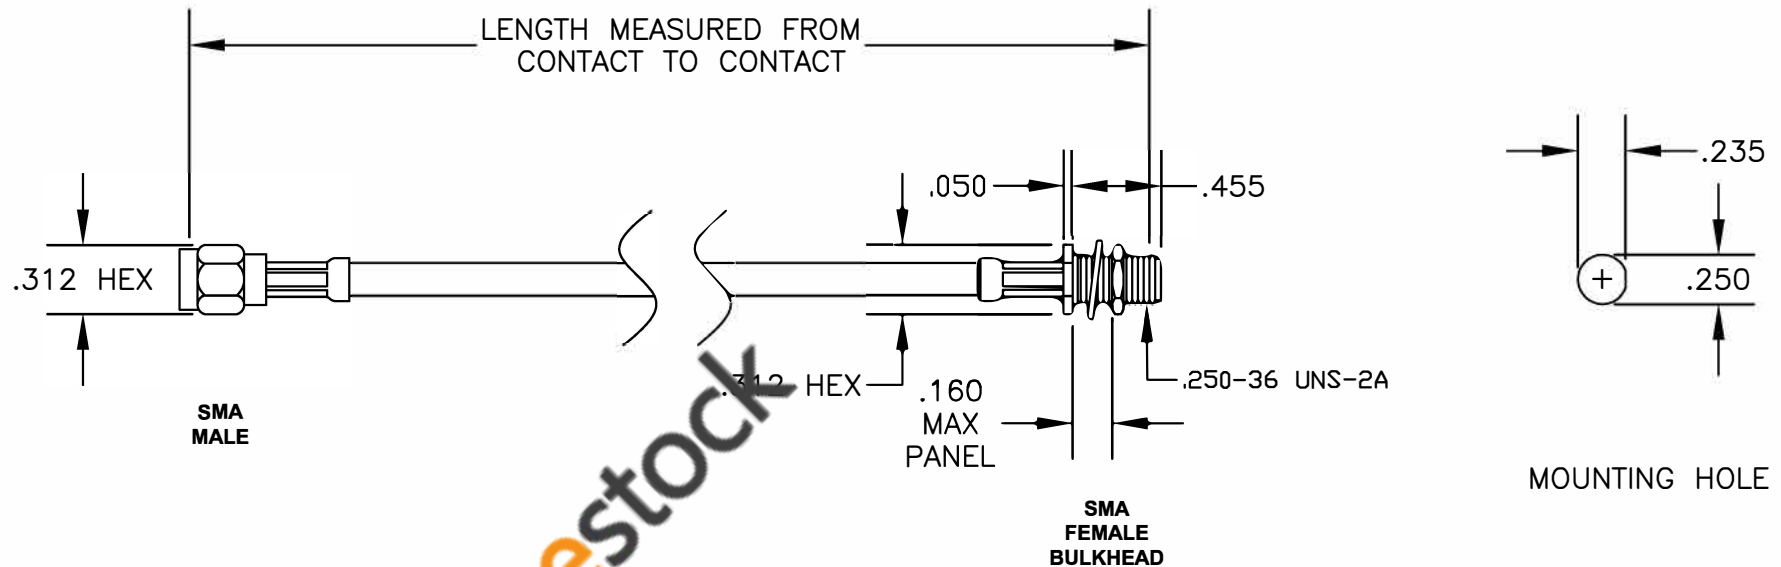

COMPONENTS	IMPEDANCE
SMA MALE	50 OHM
SMA FEMALE BULKHEAD	50 OHM
RG55B/U	53.5 OHM

Standard Lengths	
-12	12"
-24	24"
-36	36"
-48	48"
-60	60"
-XXX	Custom Length in inches

8TH FLOOR, BUILDING 1, YONGFU SCIENCE AND TECHNOLOGY CENTER INDUSTRIAL PARK, NANZHA DISTRICT 5, HUMEN, 523900, DONGGUAN, GUANGDONG, CHINA
 WEBSITE: www.ebeestock.com
 EMAIL: sales@ebeestock.com
 ESTABLISHED 2003
COAXIAL & FIBER OPTICS

DWG TITLE	DES.			
ET36386	CABLE ASSEMBLY, RG55B/U, SMA MALE TO SMA FEMALE BULKHEAD			
SIZE A	FSCM NO. 53919	CAD FILE 022707	SCALE N/A	127

- NOTES:**
- UNLESS OTHERWISE SPECIFIED ALL DIMENSIONS ARE NOMINAL.
 - ALL SPECIFICATIONS ARE SUBJECT TO CHANGE WITHOUT NOTICE AT ANY TIME.
 - DIMENSIONS ARE IN INCHES.
 - LENGTH TOLERANCE IS $\pm 1.5\%$ OR $\pm 3/8"$, WHICHEVER IS GREATER.