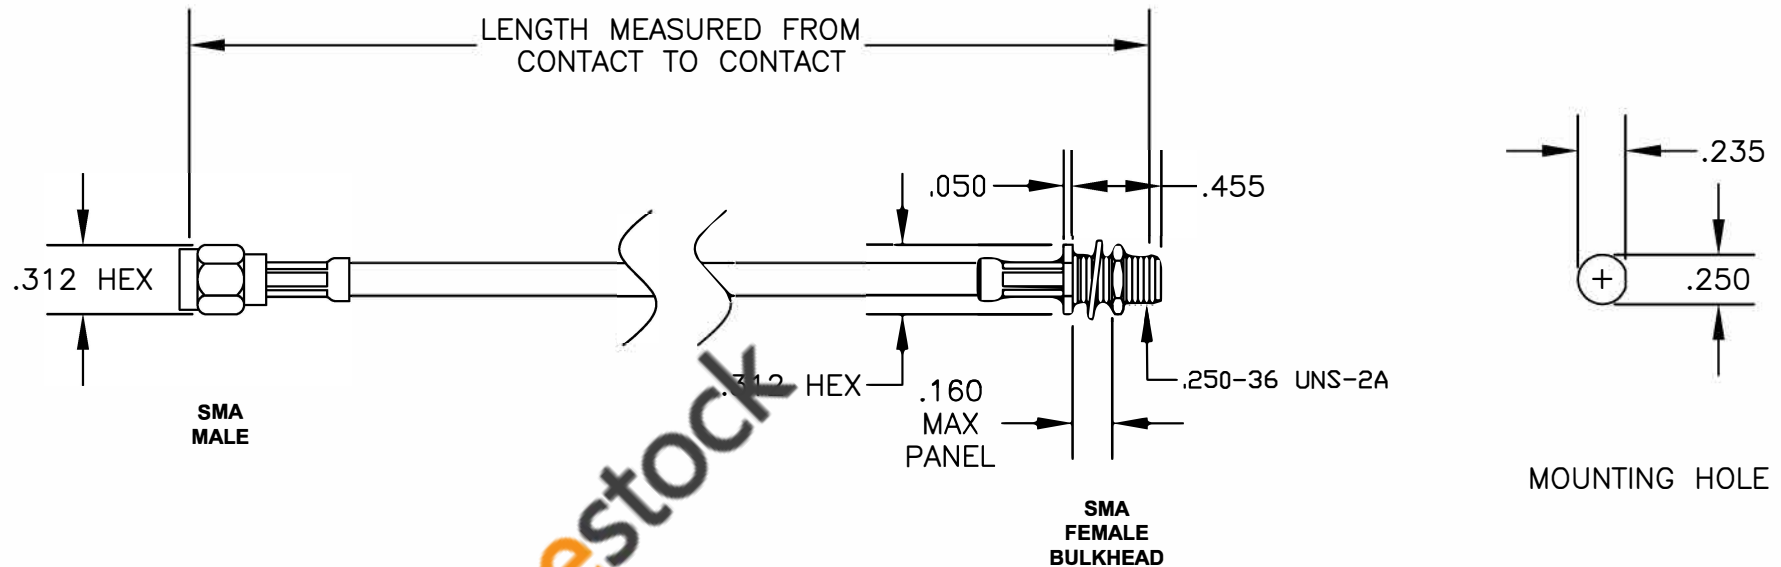

COMPONENTS	IMPEDANCE
SMA MALE	50 OHM
SMA FEMALE BULKHEAD	50 OHM
RG55B/U	53.5 OHM

Standard Lengths	
-12	12"
-24	24"
-36	36"
-48	48"
-60	60"
-XXX	Custom Length in inches

8TH FLOOR, BUILDING 1, YONGFU SCIENCE AND TECHNOLOGY CENTER INDUSTRIAL PARK, NANZHA DISTRICT 5, HUMEN, 523900, DONGGUAN, GUANGDONG, CHINA
 WEBSITE: www.ebeestock.com
 EMAIL: sales@ebeestock.com
 ESTABLISHED 2003
COAXIAL & FIBER OPTICS

DWG TITLE	DES.			
ET36388	CABLE ASSEMBLY, RG55B/U, SMA MALE TO SMA FEMALE BULKHEAD			
SIZE A	FSCM NO. 53919	CAD FILE 022707	SCALE N/A	127

NOTES:
 1. UNLESS OTHERWISE SPECIFIED ALL DIMENSIONS ARE NOMINAL.
 2. ALL SPECIFICATIONS ARE SUBJECT TO CHANGE WITHOUT NOTICE AT ANY TIME.
 3. DIMENSIONS ARE IN INCHES.
 4. LENGTH TOLERANCE IS $\pm 1.5\%$ OR $\pm 3/8"$, WHICHEVER IS GREATER.