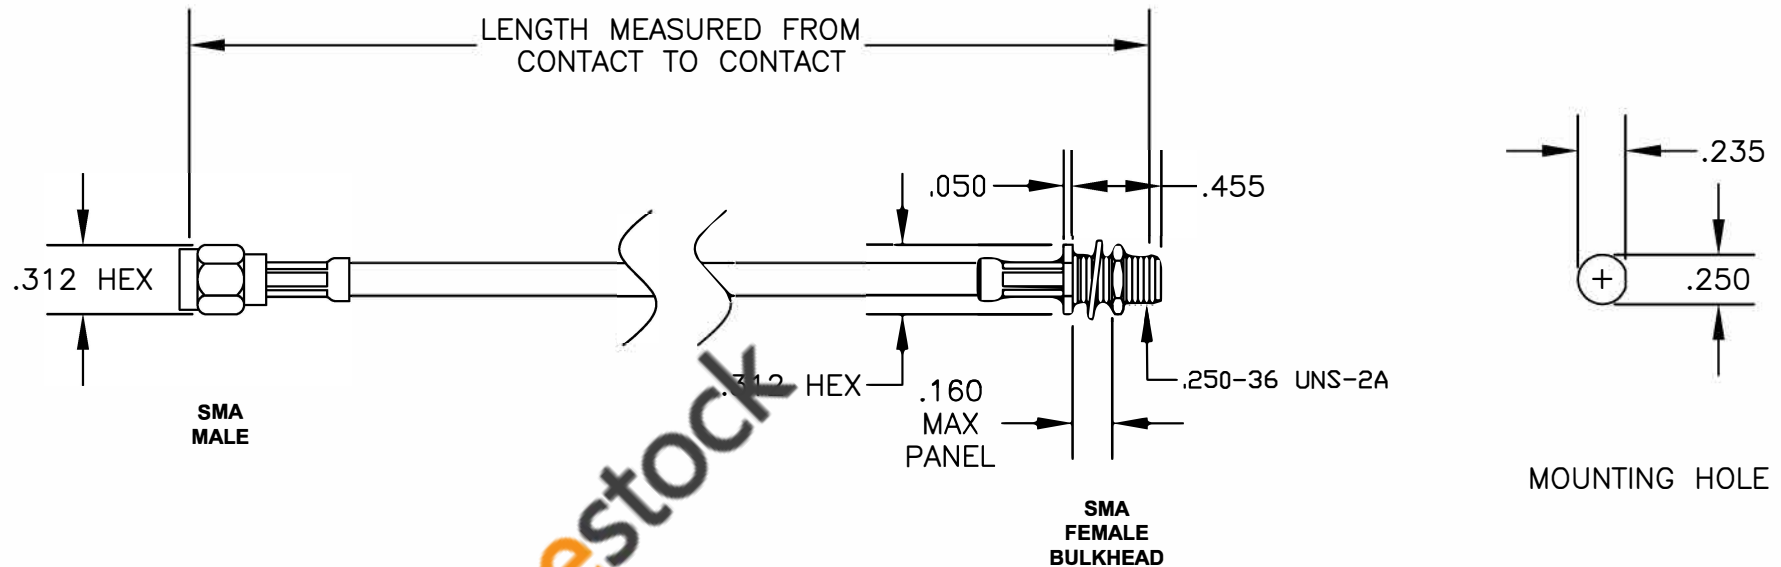

COMPONENTS	IMPEDANCE
SMA MALE	50 OHM
SMA FEMALE BULKHEAD	50 OHM
RG55B/U	53.5 OHM

Standard Lengths	
-12	12"
-24	24"
-36	36"
-48	48"
-60	60"
-XXX	Custom Length in inches

**8TH FLOOR, BUILDING 1, YONGFU SCIENCE AND TECHNOLOGY CENTER INDUSTRIAL PARK, NANZHA DISTRICT 5, HUMEN, 523900, DONGGUAN, GUANGDONG, CHINA**  
 WEBSITE: [www.ebeestock.com](http://www.ebeestock.com)  
 EMAIL: [sales@ebeestock.com](mailto:sales@ebeestock.com)  
 ESTABLISHED 2003  
**COAXIAL & FIBER OPTICS**

DWG TITLE	DES. CABLE ASSEMBLY, RG55B/U, SMA MALE TO SMA FEMALE BULKHEAD			
<b>ET36389</b>	SIZE A	FSCM NO. 53919	CAD FILE 022707	SCALE N/A
				127

- NOTES:
- UNLESS OTHERWISE SPECIFIED ALL DIMENSIONS ARE NOMINAL.
  - ALL SPECIFICATIONS ARE SUBJECT TO CHANGE WITHOUT NOTICE AT ANY TIME.
  - DIMENSIONS ARE IN INCHES.
  - LENGTH TOLERANCE IS  $\pm 1.5\%$  OR  $\pm 3/8"$ , WHICHEVER IS GREATER.