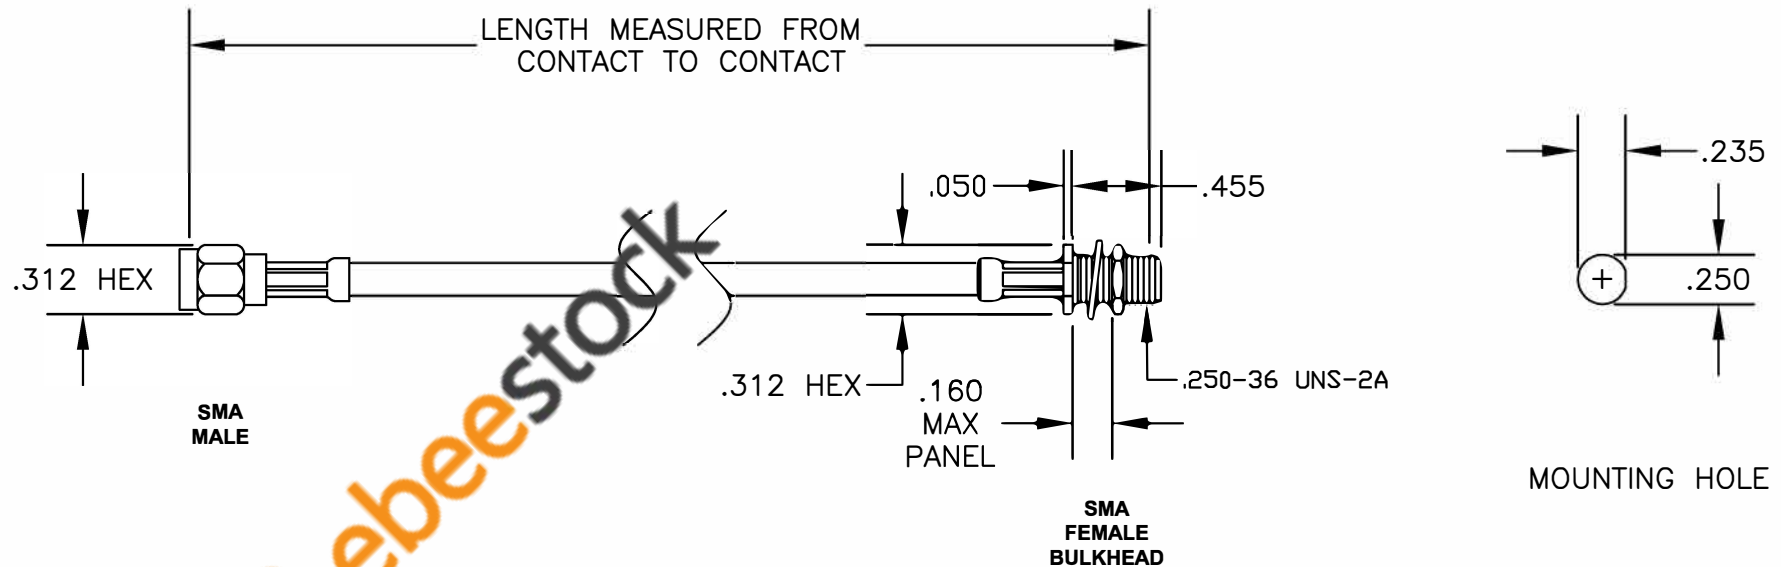

COMPONENTS	IMPEDANCE
SMA MALE	50 OHM
SMA FEMALE BULKHEAD	50 OHM
RG55B/U	53.5 OHM

Standard Lengths	
-12	12"
-24	24"
-36	36"
-48	48"
-60	60"
-XXX	Custom Length in inches

ebeestock

8TH FLOOR, BUILDING 1, YONGFU SCIENCE AND TECHNOLOGY
CENTER INDUSTRIAL PARK, NANZHA DISTRICT 5,
HUMEN, 523900, DONGGUAN, GUANGDONG, CHINA

ebeestock

ESTABLISHED 2003

WEBSITE: www.ebeestock.com
EMAIL: sales@ebeestock.com
COAXIAL & FIBER OPTICS

DWG TITLE ET36393	DES. CABLE ASSEMBLY, RG55B/U, SMA MALE TO SMA FEMALE BULKHEAD			
SIZE A	FSCM NO. 53919	CAD FILE 022707	SCALE N/A	127

NOTES:

1. UNLESS OTHERWISE SPECIFIED ALL DIMENSIONS ARE NOMINAL.
2. ALL SPECIFICATIONS ARE SUBJECT TO CHANGE WITHOUT NOTICE AT ANY TIME.
3. DIMENSIONS ARE IN INCHES.
4. LENGTH TOLERANCE IS ± 1.5% OR ±3/8", WHICHEVER IS GREATER.