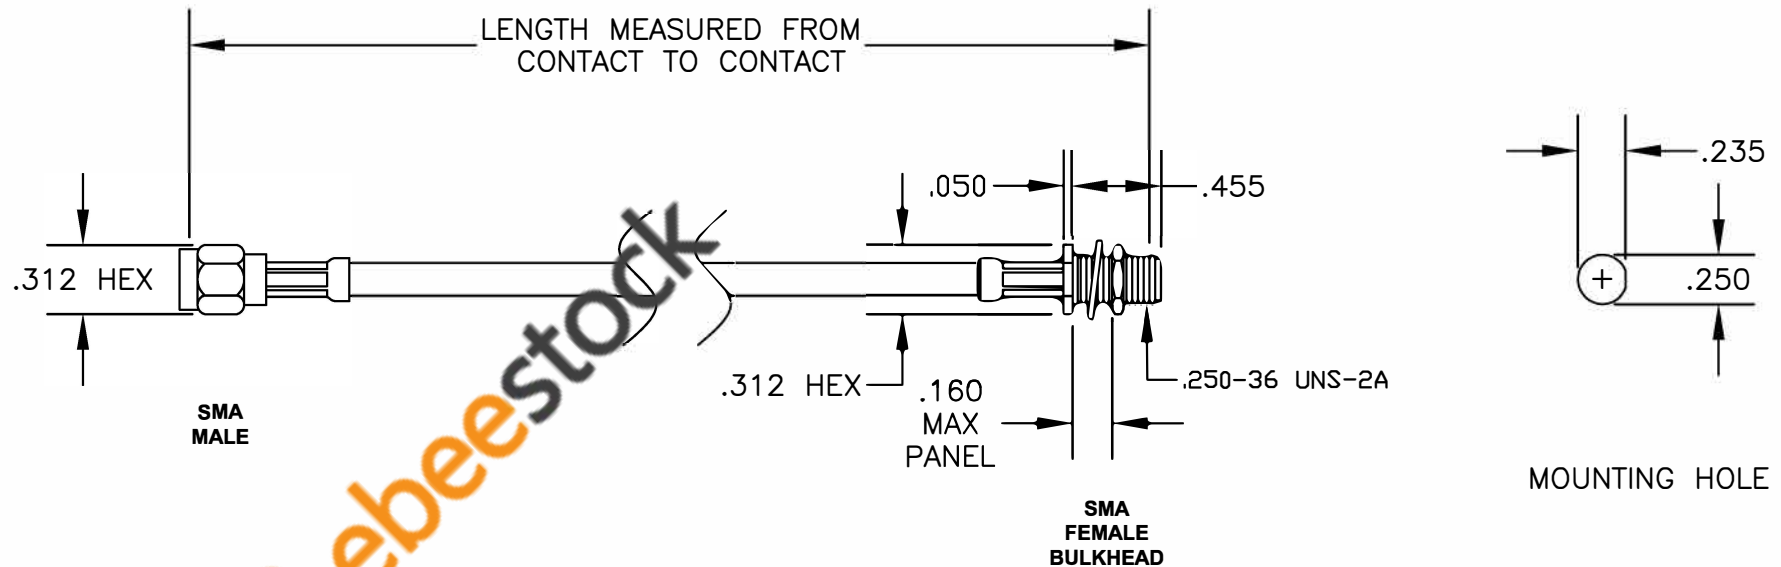

COMPONENTS	IMPEDANCE
SMA MALE	50 OHM
SMA FEMALE BULKHEAD	50 OHM
RG55B/U	53.5 OHM

Standard Lengths	
-12	12"
-24	24"
-36	36"
-48	48"
-60	60"
-XXX	Custom Length in inches

ebeestock

8TH FLOOR, BUILDING 1, YONGFU SCIENCE AND TECHNOLOGY
CENTER INDUSTRIAL PARK, NANZHA DISTRICT 5,
HUMEN, 523900, DONGGUAN, GUANGDONG, CHINA

ebeestock
ESTABLISHED 2003

WEBSITE: www.ebeestock.com
EMAIL: sales@ebeestock.com
COAXIAL & FIBER OPTICS

DWG TITLE <b style="font-size: 1.2em;">ET36394	DES. CABLE ASSEMBLY, RG55B/U, SMA MALE TO SMA FEMALE BULKHEAD
SIZE A FSCM NO. 53919	CAD FILE 022707 SCALE N/A 127

NOTES:
 1. UNLESS OTHERWISE SPECIFIED ALL DIMENSIONS ARE NOMINAL.
 2. ALL SPECIFICATIONS ARE SUBJECT TO CHANGE WITHOUT NOTICE AT ANY TIME.
 3. DIMENSIONS ARE IN INCHES.
 4. LENGTH TOLERANCE IS ± 1.5% OR ±3/8", WHICHEVER IS GREATER.