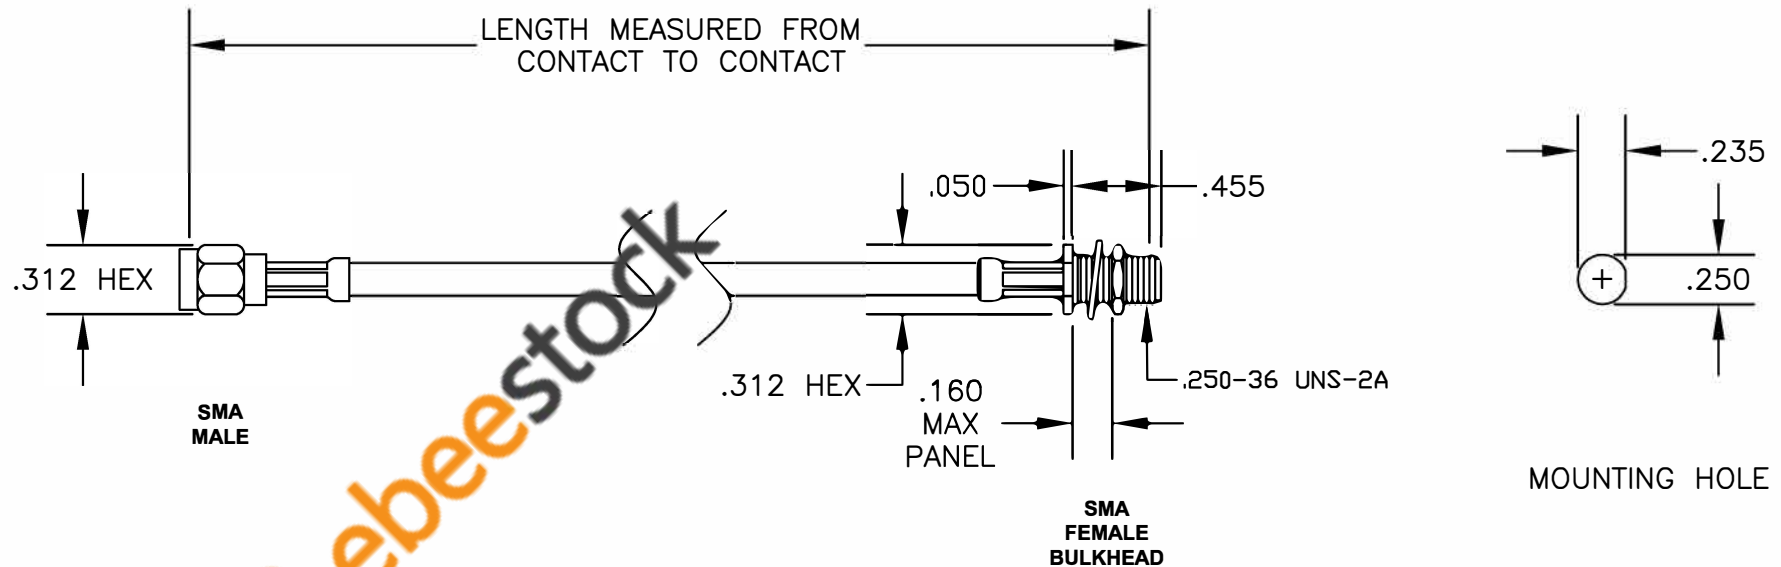

COMPONENTS	IMPEDANCE
SMA MALE	50 OHM
SMA FEMALE BULKHEAD	50 OHM
RG55B/U	53.5 OHM

Standard Lengths	
-12	12"
-24	24"
-36	36"
-48	48"
-60	60"
-XXX	Custom Length in inches

ebeestock

8TH FLOOR, BUILDING 1, YONGFU SCIENCE AND TECHNOLOGY CENTER INDUSTRIAL PARK, NANZHA DISTRICT 5, HUMEN, 523900, DONGGUAN, GUANGDONG, CHINA

ebeestock
ESTABLISHED 2003

WEBSITE: www.ebeestock.com
EMAIL: sales@ebeestock.com
COAXIAL & FIBER OPTICS

DWG TITLE ET36395	DES. CABLE ASSEMBLY, RG55B/U, SMA MALE TO SMA FEMALE BULKHEAD
SIZE A FSCM NO. 53919	CAD FILE 022707 SCALE N/A 127

NOTES:
1. UNLESS OTHERWISE SPECIFIED ALL DIMENSIONS ARE NOMINAL.
2. ALL SPECIFICATIONS ARE SUBJECT TO CHANGE WITHOUT NOTICE AT ANY TIME.
3. DIMENSIONS ARE IN INCHES.
4. LENGTH TOLERANCE IS ± 1.5% OR ±3/8", WHICHEVER IS GREATER.