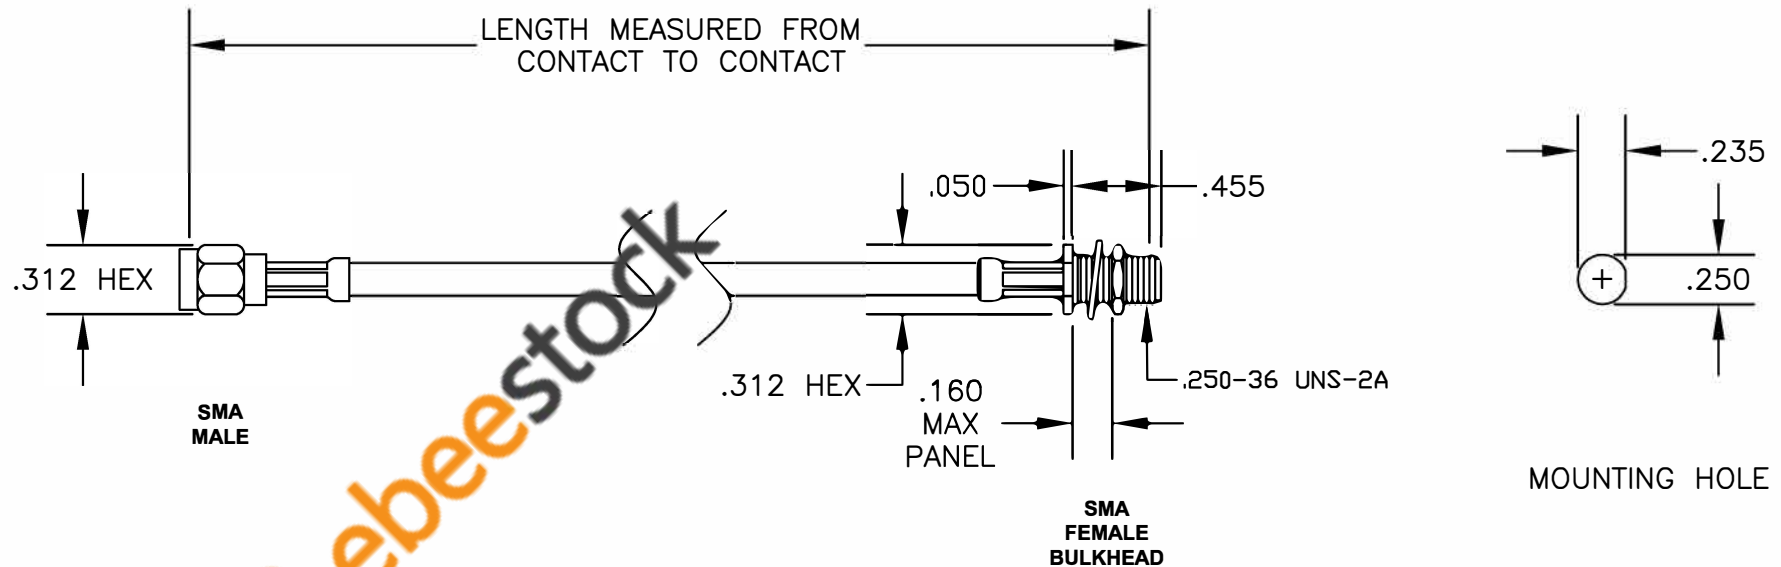

COMPONENTS	IMPEDANCE
SMA MALE	50 OHM
SMA FEMALE BULKHEAD	50 OHM
RG55B/U	53.5 OHM

Standard Lengths	
-12	12"
-24	24"
-36	36"
-48	48"
-60	60"
-XXX	Custom Length in inches

8TH FLOOR, BUILDING 1, YONGFU SCIENCE AND TECHNOLOGY
CENTER INDUSTRIAL PARK, NANZHA DISTRICT 5,
HUMEN, 523900, DONGGUAN, GUANGDONG, CHINA

ebeestock
ESTABLISHED 2003

WEBSITE: www.ebeestock.com
EMAIL: sales@ebeestock.com
COAXIAL & FIBER OPTICS

DWG TITLE ET36396	DES. CABLE ASSEMBLY, RG55B/U, SMA MALE TO SMA FEMALE BULKHEAD
SIZE A FSCM NO. 53919	CAD FILE 022707 SCALE N/A 127

NOTES:
1. UNLESS OTHERWISE SPECIFIED ALL DIMENSIONS ARE NOMINAL.
2. ALL SPECIFICATIONS ARE SUBJECT TO CHANGE WITHOUT NOTICE AT ANY TIME.
3. DIMENSIONS ARE IN INCHES.
4. LENGTH TOLERANCE IS ± 1.5% OR ±3/8", WHICHEVER IS GREATER.