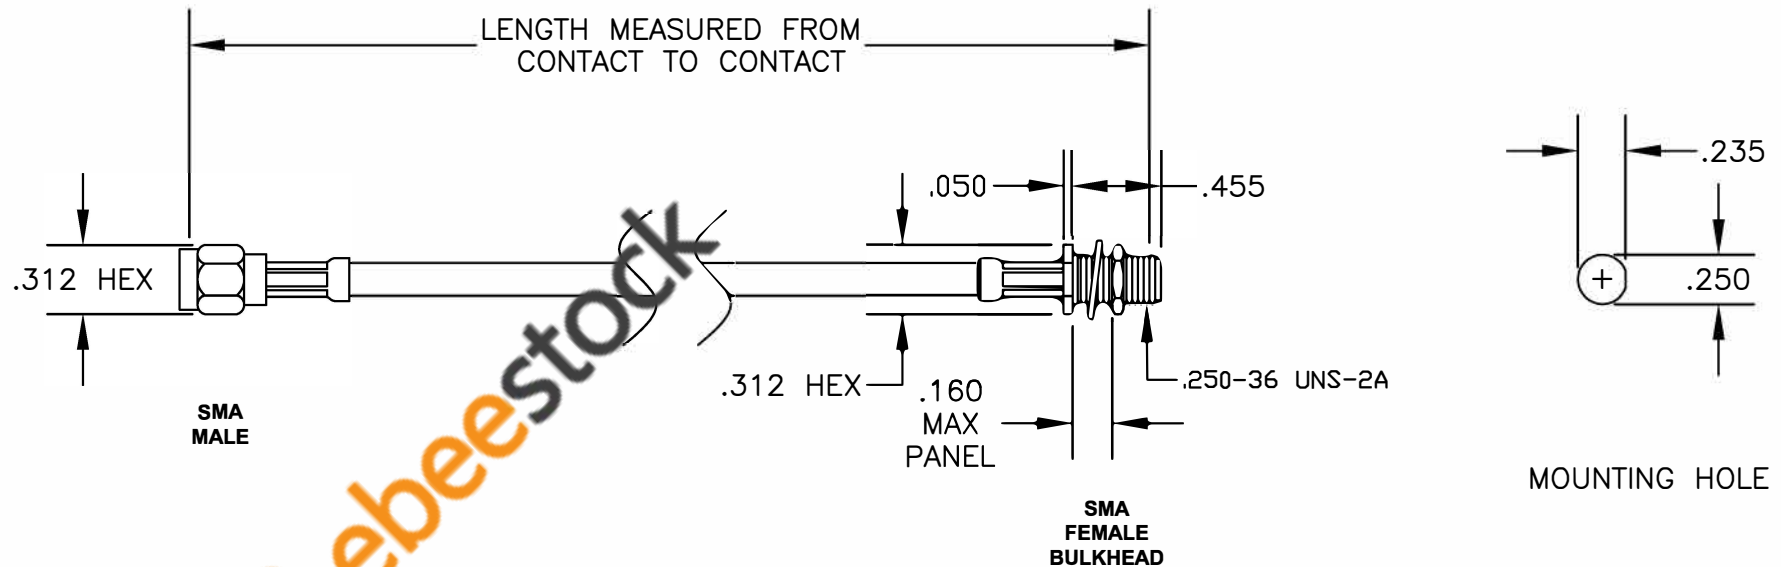

COMPONENTS	IMPEDANCE
SMA MALE	50 OHM
SMA FEMALE BULKHEAD	50 OHM
RG55B/U	53.5 OHM

Standard Lengths	
-12	12"
-24	24"
-36	36"
-48	48"
-60	60"
-XXX	Custom Length in inches

ebeestock

8TH FLOOR, BUILDING 1, YONGFU SCIENCE AND TECHNOLOGY  
CENTER INDUSTRIAL PARK, NANZHA DISTRICT 5,  
HUMEN, 523900, DONGGUAN, GUANGDONG, CHINA

**ebeestock**  
ESTABLISHED 2003

WEBSITE: [www.ebeestock.com](http://www.ebeestock.com)  
EMAIL: [sales@ebeestock.com](mailto:sales@ebeestock.com)  
COAXIAL & FIBER OPTICS

DWG TITLE	DES.
<b>ET36398</b>	CABLE ASSEMBLY, RG55B/U, SMA MALE TO SMA FEMALE BULKHEAD

SIZE A	FSCM NO. 53919	CAD FILE 022707	SCALE N/A	127
--------	----------------	-----------------	-----------	-----

- NOTES:**
- UNLESS OTHERWISE SPECIFIED ALL DIMENSIONS ARE NOMINAL.
  - ALL SPECIFICATIONS ARE SUBJECT TO CHANGE WITHOUT NOTICE AT ANY TIME.
  - DIMENSIONS ARE IN INCHES.
  - LENGTH TOLERANCE IS  $\pm 1.5\%$  OR  $\pm 3/8"$ , WHICHEVER IS GREATER.