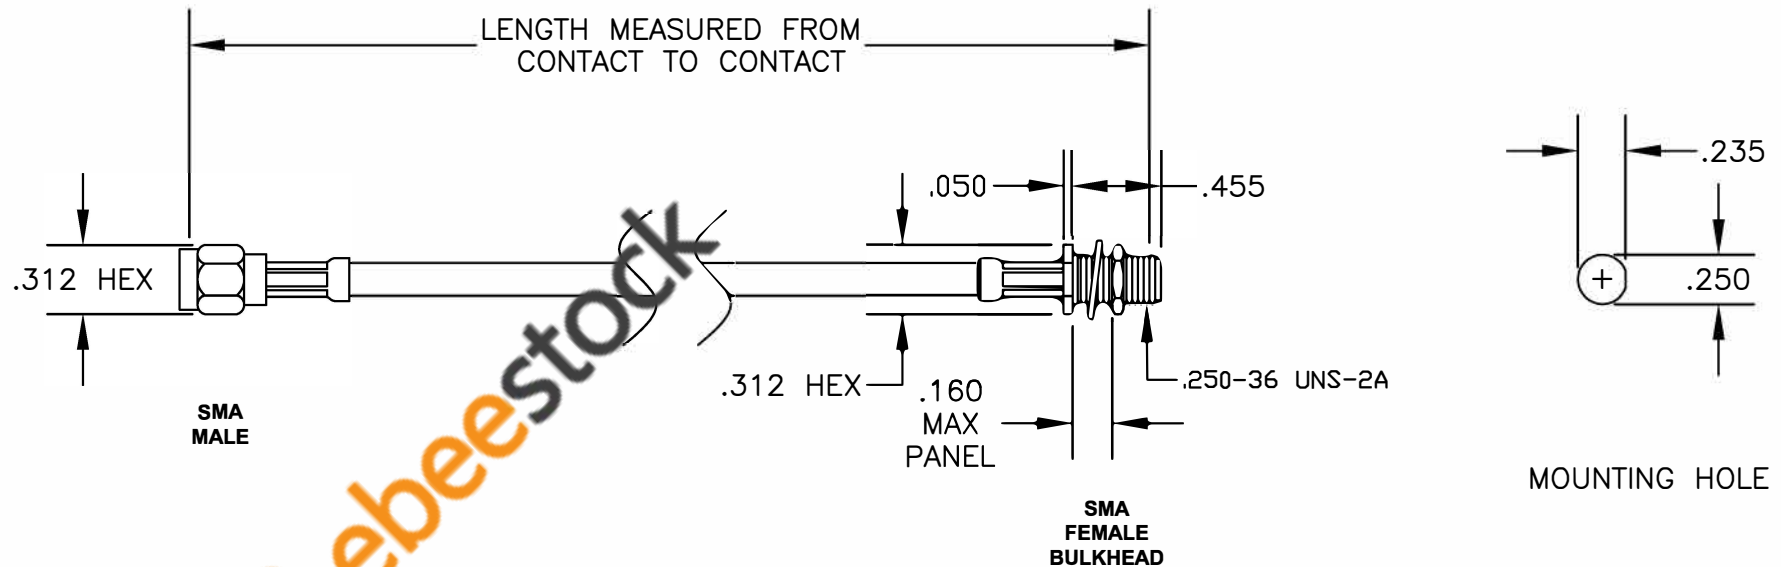

COMPONENTS	IMPEDANCE
SMA MALE	50 OHM
SMA FEMALE BULKHEAD	50 OHM
RG55B/U	53.5 OHM

Standard Lengths	
-12	12"
-24	24"
-36	36"
-48	48"
-60	60"
-XXX	Custom Length in inches

8TH FLOOR, BUILDING 1, YONGFU SCIENCE AND TECHNOLOGY
CENTER INDUSTRIAL PARK, NANZHA DISTRICT 5,
HUMEN, 523900, DONGGUAN, GUANGDONG, CHINA

WEBSITE: www.ebeestock.com
EMAIL: sales@ebeestock.com
COAXIAL & FIBER OPTICS

DWG TITLE
ET36399

DES. CABLE ASSEMBLY, RG55B/U, SMA MALE
TO SMA FEMALE BULKHEAD

SIZE A	FSCM NO. 53919	CAD FILE 022707	SCALE N/A	127
--------	----------------	-----------------	-----------	-----

NOTES:

1. UNLESS OTHERWISE SPECIFIED ALL DIMENSIONS ARE NOMINAL.
2. ALL SPECIFICATIONS ARE SUBJECT TO CHANGE WITHOUT NOTICE AT ANY TIME.
3. DIMENSIONS ARE IN INCHES.
4. LENGTH TOLERANCE IS ± 1.5% OR ±3/8", WHICHEVER IS GREATER.