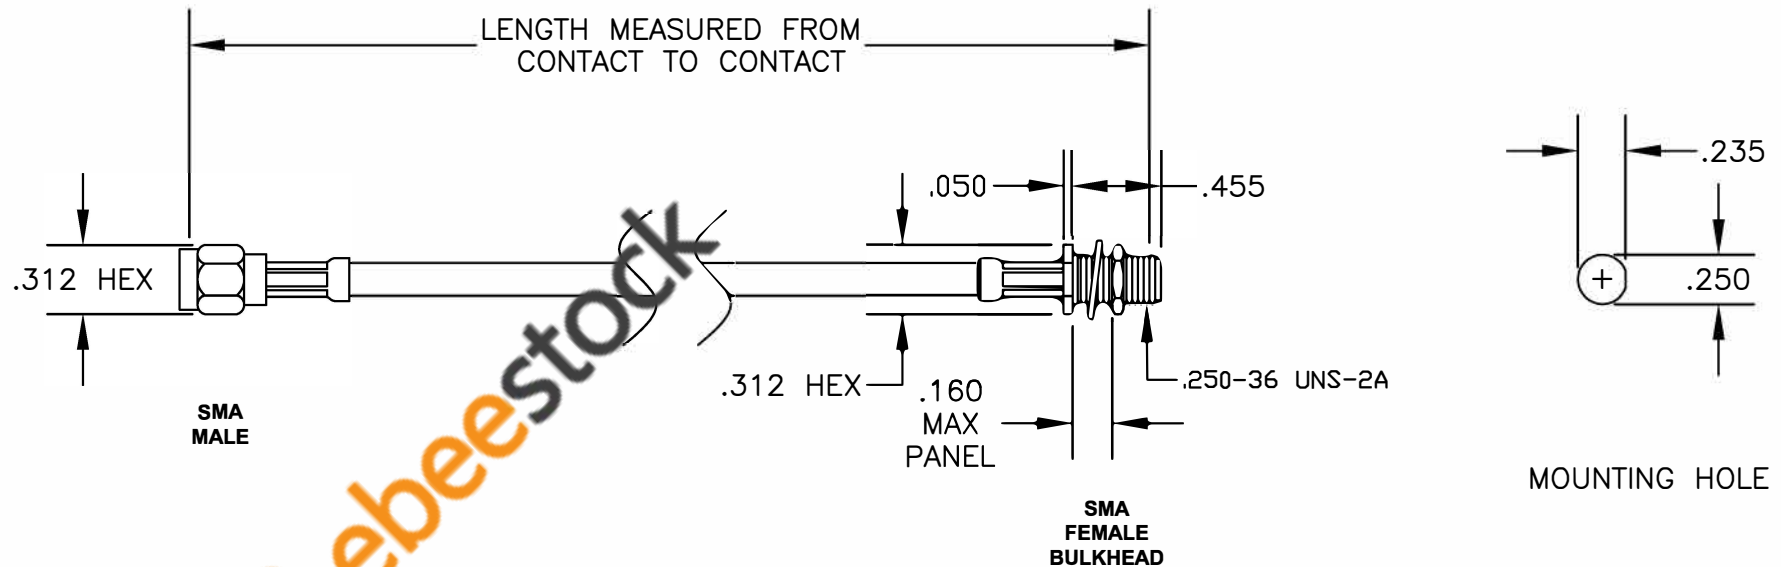

COMPONENTS	IMPEDANCE
SMA MALE	50 OHM
SMA FEMALE BULKHEAD	50 OHM
RG55B/U	53.5 OHM

Standard Lengths	
-12	12"
-24	24"
-36	36"
-48	48"
-60	60"
-XXX	Custom Length in inches

**8TH FLOOR, BUILDING 1, YONGFU SCIENCE AND TECHNOLOGY CENTER INDUSTRIAL PARK, NANZHA DISTRICT 5, HUMEN, 523900, DONGGUAN, GUANGDONG, CHINA**  
 WEBSITE: [www.ebeestock.com](http://www.ebeestock.com)  
 EMAIL: [sales@ebeestock.com](mailto:sales@ebeestock.com)  
**COAXIAL & FIBER OPTICS**  
 ESTABLISHED 2003

DWG TITLE	DES.
<b>ET36400</b>	CABLE ASSEMBLY, RG55B/U, SMA MALE TO SMA FEMALE BULKHEAD

SIZE A	FSCM NO. 53919	CAD FILE 022707	SCALE N/A	127
--------	----------------	-----------------	-----------	-----

- NOTES:**
- UNLESS OTHERWISE SPECIFIED ALL DIMENSIONS ARE NOMINAL.
  - ALL SPECIFICATIONS ARE SUBJECT TO CHANGE WITHOUT NOTICE AT ANY TIME.
  - DIMENSIONS ARE IN INCHES.
  - LENGTH TOLERANCE IS  $\pm 1.5\%$  OR  $\pm 3/8"$ , WHICHEVER IS GREATER.