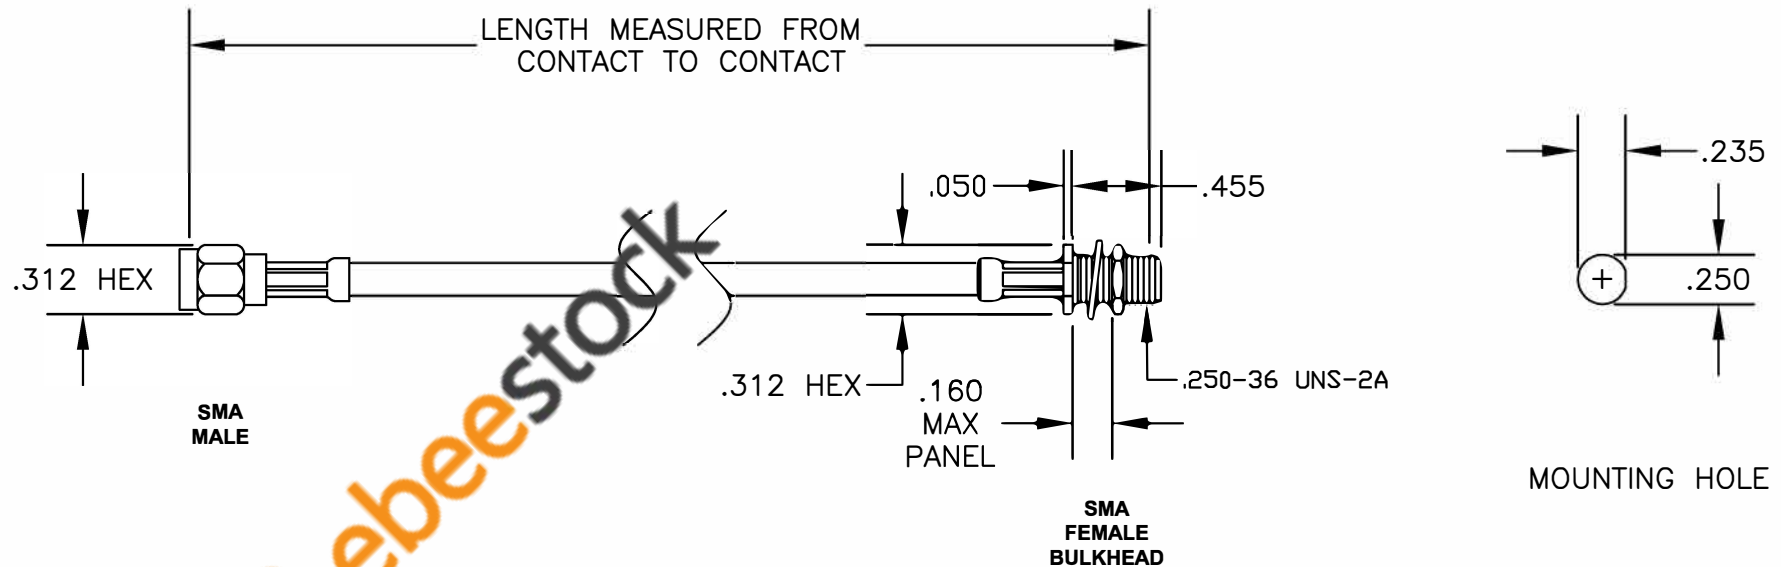

COMPONENTS	IMPEDANCE
SMA MALE	50 OHM
SMA FEMALE BULKHEAD	50 OHM
RG55B/U	53.5 OHM

Standard Lengths	
-12	12"
-24	24"
-36	36"
-48	48"
-60	60"
-XXX	Custom Length in inches

8TH FLOOR, BUILDING 1, YONGFU SCIENCE AND TECHNOLOGY
CENTER INDUSTRIAL PARK, NANZHA DISTRICT 5,
HUMEN, 523900, DONGGUAN, GUANGDONG, CHINA

ebeestock
ESTABLISHED 2003

WEBSITE: www.ebeestock.com

EMAIL: sales@ebeestock.com

COAXIAL & FIBER OPTICS

DWG TITLE ET36401	DES. CABLE ASSEMBLY, RG55B/U, SMA MALE TO SMA FEMALE BULKHEAD
SIZE A FSCM NO. 53919	CAD FILE 022707 SCALE N/A 127

NOTES:
1. UNLESS OTHERWISE SPECIFIED ALL DIMENSIONS ARE NOMINAL.
2. ALL SPECIFICATIONS ARE SUBJECT TO CHANGE WITHOUT NOTICE AT ANY TIME.
3. DIMENSIONS ARE IN INCHES.
4. LENGTH TOLERANCE IS ± 1.5% OR ±3/8", WHICHEVER IS GREATER.