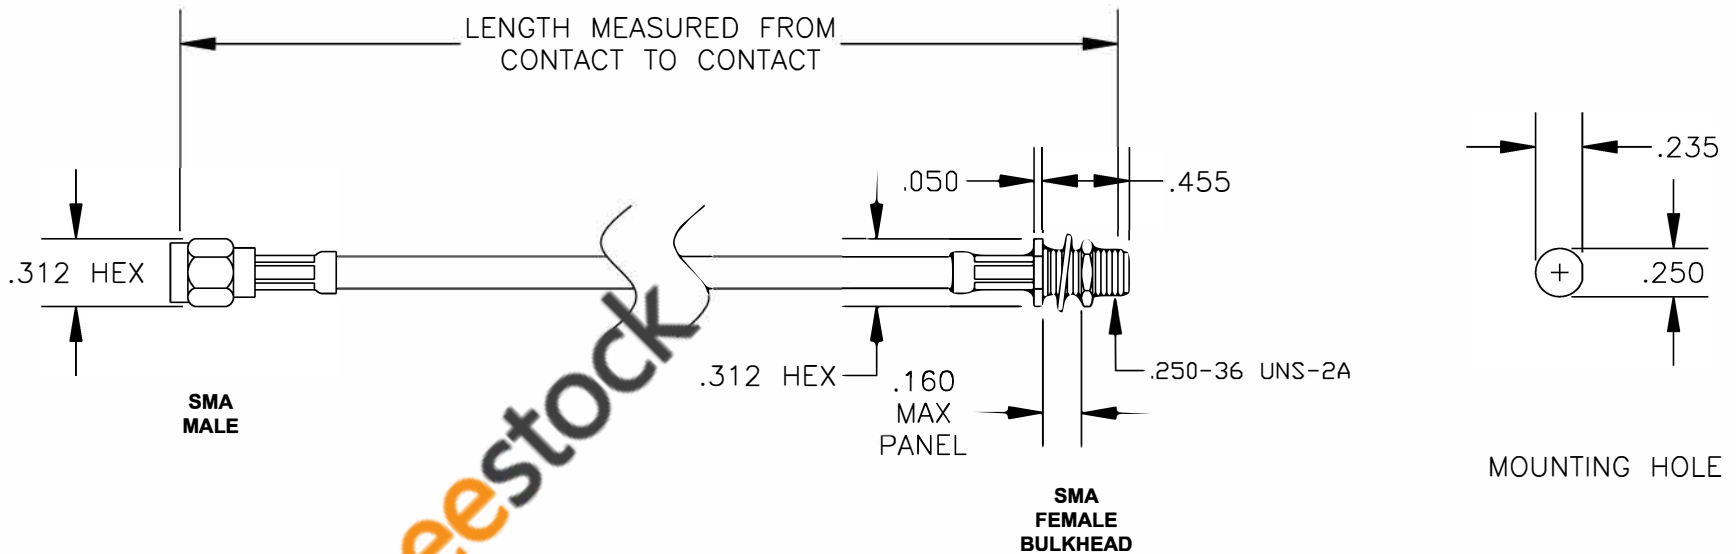

COMPONENTS	IMPEDANCE
SMA MALE	50 OHM
SMA FEMALE BULKHEAD	50 OHM

Standard Lengths	
-12	12"
-24	24"
-36	36"
-48	48"
-60	60"
-XXX	Custom Length in inches

ebeestock

RoHS  
Compliance  
Certified

**8TH FLOOR, BUILDING 1, YONGFU SCIENCE AND TECHNOLOGY CENTER INDUSTRIAL PARK, NANZHA DISTRICT 5, HUMEN, 523900, DONG GUAN, GUANGDONG, CHINA**  
 WEBSITE: [www.ebeestock.com](http://www.ebeestock.com)  
 EMAIL: [sales@ebeestock.com](mailto:sales@ebeestock.com)

**ET36461**      DES. CABLE ASSEMBLY, RG58C/U, SMA MALE TO SMA FEMALE BULKHEAD (LEAD FREE)

REV. -	FSCM NO. 53919	CAD FILE 020108	SCALE N/A	SIZE A	127
--------	----------------	-----------------	-----------	--------	-----

- NOTES:
1. UNLESS OTHERWISE SPECIFIED ALL DIMENSIONS ARE NOMINAL.
  2. ALL SPECIFICATIONS ARE SUBJECT TO CHANGE WITHOUT NOTICE AT ANY TIME.
  3. DIMENSIONS ARE IN INCHES.
  4. LENGTH TOLERANCE IS  $\pm 1.5\%$  OR  $\pm 3/8"$ , WHICHEVER IS GREATER.