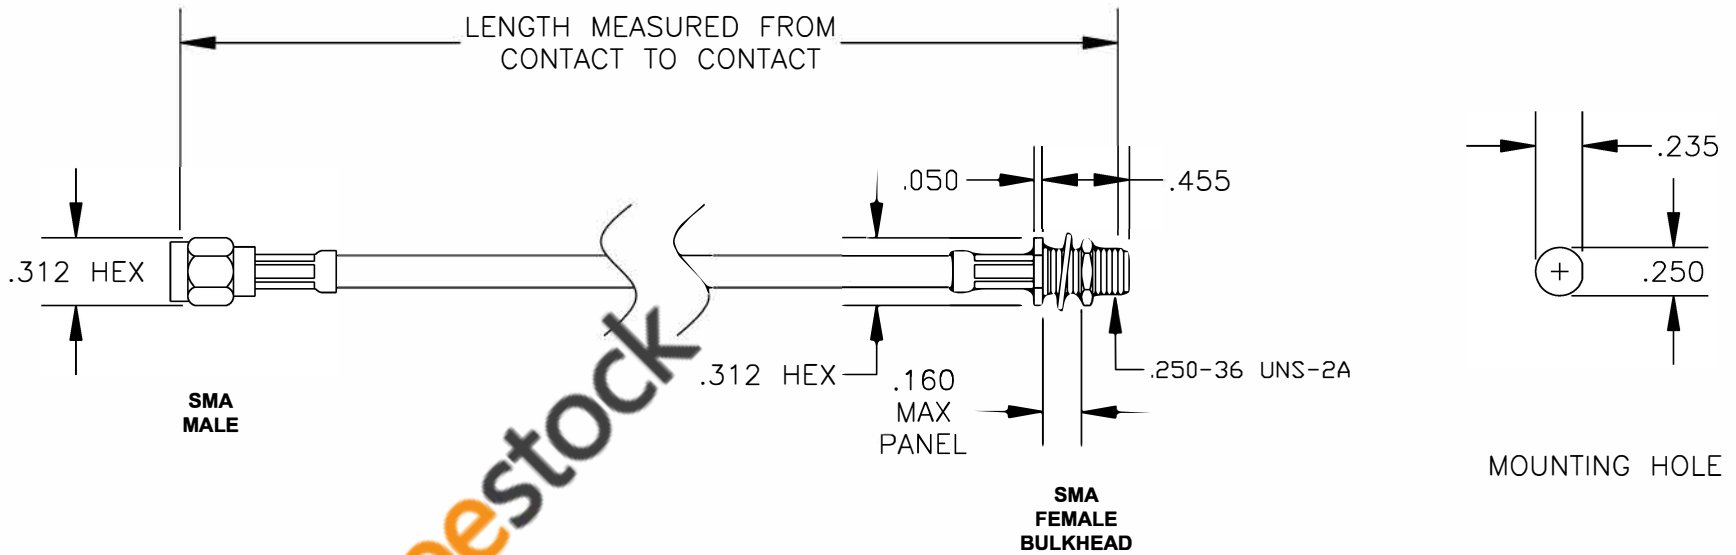

COMPONENTS	IMPEDANCE
SMA MALE	50 OHM
SMA FEMALE BULKHEAD	50 OHM

Standard Lengths	
-12	12"
-24	24"
-36	36"
-48	48"
-60	60"
-XXX	Custom Length in inches

ebeestock

RoHS
Compliance
Certified

8TH FLOOR, BUILDING 1, YONGFU SCIENCE AND TECHNOLOGY CENTER INDUSTRIAL PARK, NANZHA DISTRICT 5, HUMEN, 523900, DONGGUAN, GUANGDONG, CHINA

ebeestock

WEBSITE: www.ebeestock.com
EMAIL: sales@ebeestock.com

ET36463	DES. CABLE ASSEMBLY, RG58C/U, SMA MALE TO SMA FEMALE BULKHEAD (LEAD FREE)
----------------	---

REV. -	FSCM NO. 53919	CAD FILE 020108	SCALE N/A	SIZE A 127
--------	----------------	-----------------	-----------	------------

- NOTES:
1. UNLESS OTHERWISE SPECIFIED ALL DIMENSIONS ARE NOMINAL.
 2. ALL SPECIFICATIONS ARE SUBJECT TO CHANGE WITHOUT NOTICE AT ANY TIME.
 3. DIMENSIONS ARE IN INCHES.
 4. LENGTH TOLERANCE IS $\pm 1.5\%$ OR $\pm 3/8"$, WHICHEVER IS GREATER.