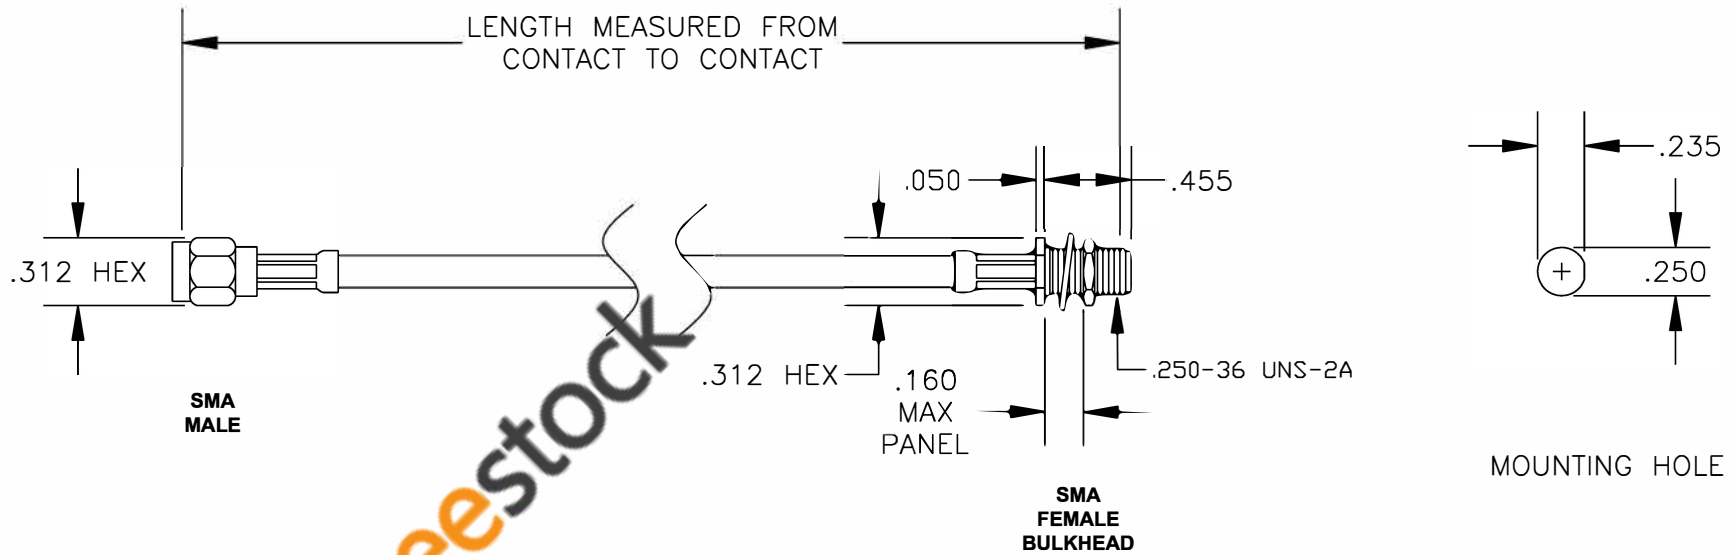

COMPONENTS	IMPEDANCE
SMA MALE	50 OHM
SMA FEMALE BULKHEAD	50 OHM

Standard Lengths	
-12	12"
-24	24"
-36	36"
-48	48"
-60	60"
-XXX	Custom Length in inches

ebeestock

RoHS
Compliance
Certified

8TH FLOOR, BUILDING 1, YONGFU SCIENCE AND TECHNOLOGY CENTER INDUSTRIAL PARK, NANZHA DISTRICT 5, HUMEN, 523900, DONGGUAN, GUANGDONG, CHINA
 WEBSITE: www.ebeestock.com
 EMAIL: sales@ebeestock.com

ET36464		DES. CABLE ASSEMBLY, RG58C/U, SMA MALE TO SMA FEMALE BULKHEAD (LEAD FREE)	
----------------	--	---	--

REV. -	FSCM NO. 53919	CAD FILE 020108	SCALE N/A	SIZE A 127
--------	----------------	-----------------	-----------	------------

- NOTES:
1. UNLESS OTHERWISE SPECIFIED ALL DIMENSIONS ARE NOMINAL.
 2. ALL SPECIFICATIONS ARE SUBJECT TO CHANGE WITHOUT NOTICE AT ANY TIME.
 3. DIMENSIONS ARE IN INCHES.
 4. LENGTH TOLERANCE IS $\pm 1.5\%$ OR $\pm 3/8"$, WHICHEVER IS GREATER.