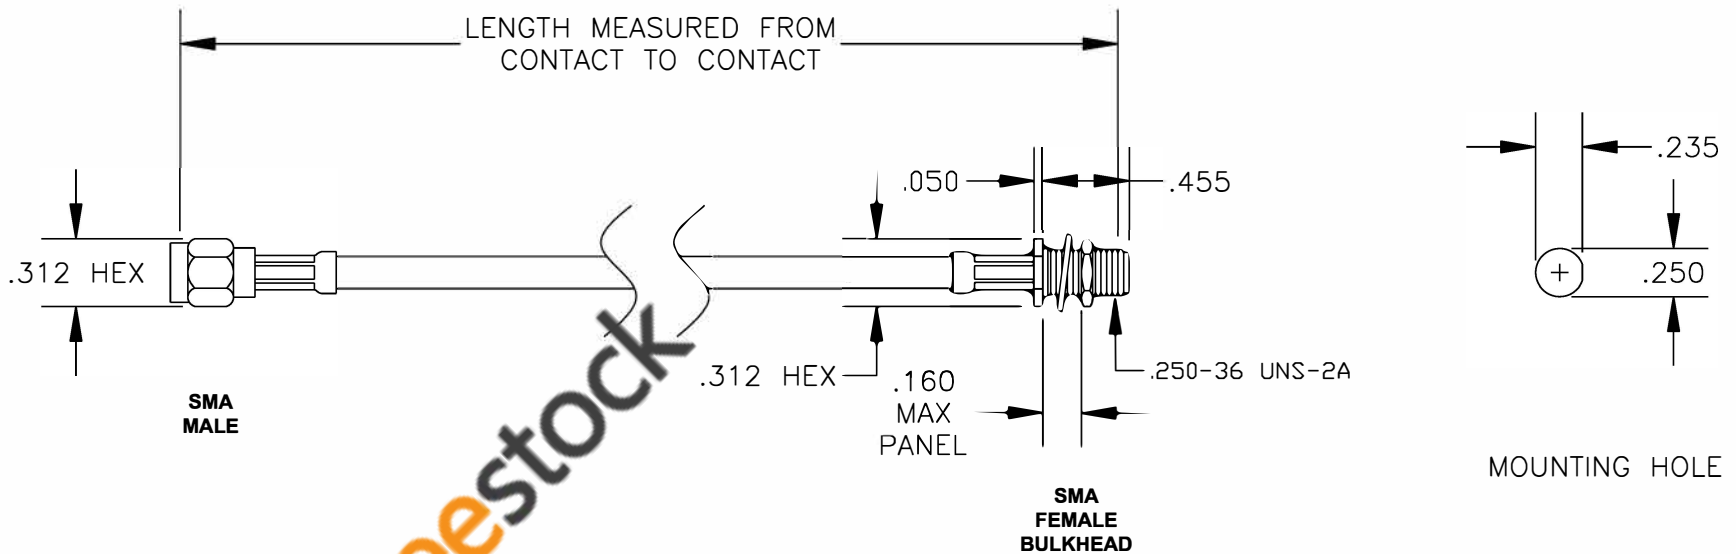

COMPONENTS	IMPEDANCE
SMA MALE	50 OHM
SMA FEMALE BULKHEAD	50 OHM

Standard Lengths	
-12	12"
-24	24"
-36	36"
-48	48"
-60	60"
-XXX	Custom Length in inches

ebeestock

**8TH FLOOR, BUILDING 1, YONGFU SCIENCE AND TECHNOLOGY CENTER INDUSTRIAL PARK, NANZHA DISTRICT 5, HUMEN, 523900, DONGGUAN, GUANGDONG, CHINA**  
 WEBSITE: [www.ebeestock.com](http://www.ebeestock.com)  
 EMAIL: [sales@ebeestock.com](mailto:sales@ebeestock.com)  
 ESTABLISHED 1972

<b>ET36465</b>		DES. CABLE ASSEMBLY, RG58C/U, SMA MALE TO SMA FEMALE BULKHEAD (LEAD FREE)	
REV. -	<b>FSCM NO. 53919</b>	CAD FILE 020108	SCALE N/A SIZE A 127

RoHS Compliance Certified

- NOTES:**
1. UNLESS OTHERWISE SPECIFIED ALL DIMENSIONS ARE NOMINAL.
  2. ALL SPECIFICATIONS ARE SUBJECT TO CHANGE WITHOUT NOTICE AT ANY TIME.
  3. DIMENSIONS ARE IN INCHES.
  4. LENGTH TOLERANCE IS  $\pm 1.5\%$  OR  $\pm 3/8"$ , WHICHEVER IS GREATER.