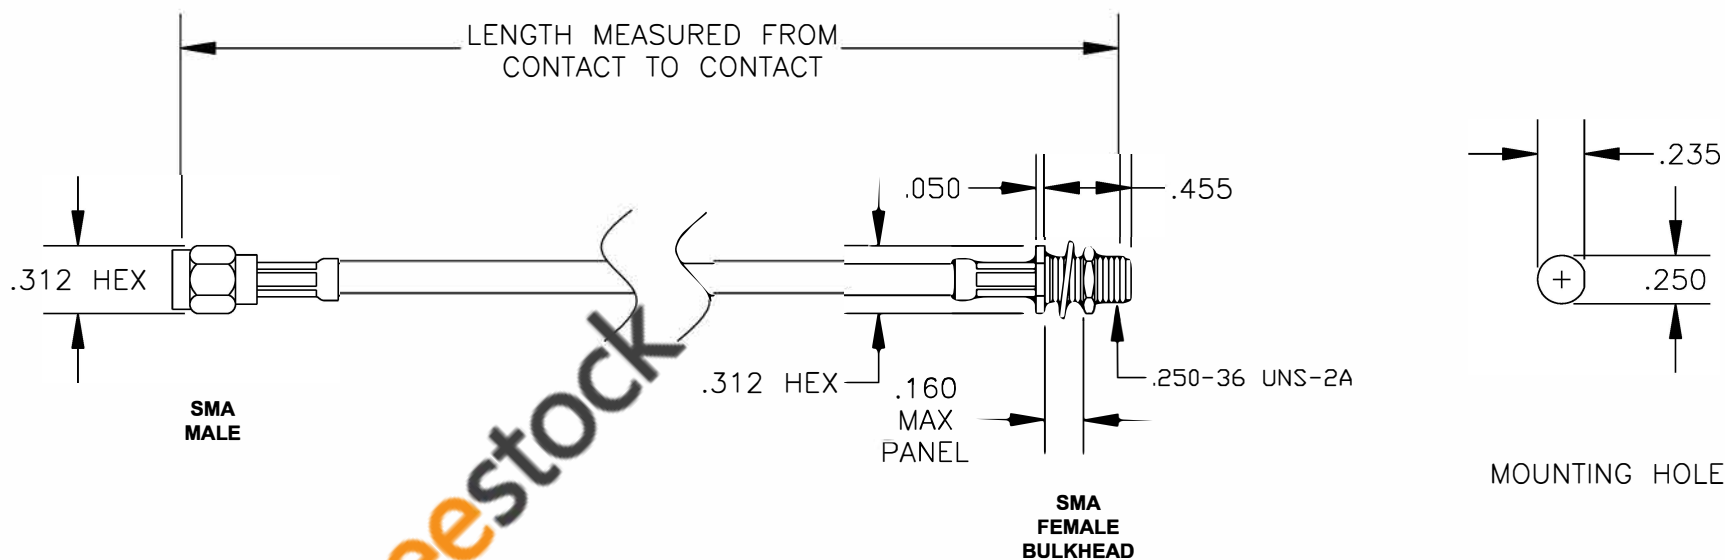

COMPONENTS	IMPEDANCE
SMA MALE	50 OHM
SMA FEMALE BULKHE	50 OHM

Standard Lengths	
-12	12"
-24	24"
-36	36"
-48	48"
-60	60"
-XXX	Custom Length in inches

ebeestock

RoHS
Compliance
Certified

8TH FLOOR, BUILDING 1, YONGFU SCIENCE AND TECHNOLOGY CENTER INDUSTRIAL PARK, NANZHA DISTRICT 5, HUMEN, 523900, DONGGUAN, GUANGDONG, CHINA
 WEBSITE: www.ebeestock.com
 EMAIL: sales@ebeestock.com

ET36467	DES. CABLE ASSEMBLY, RG58C/U, SMA MALE TO SMA FEMALE BULKHEAD (LEAD FREE)
----------------	---

REV. -	FSCM NO. 53919	CAD FILE 020108	SCALE N/A	SIZE A 127
--------	----------------	-----------------	-----------	------------

- NOTES:
1. UNLESS OTHERWISE SPECIFIED ALL DIMENSIONS ARE NOMINAL.
 2. ALL SPECIFICATIONS ARE SUBJECT TO CHANGE WITHOUT NOTICE AT ANY TIME.
 3. DIMENSIONS ARE IN INCHES.
 4. LENGTH TOLERANCE IS $\pm 1.5\%$ OR $\pm 3/8"$, WHICHEVER IS GREATER.