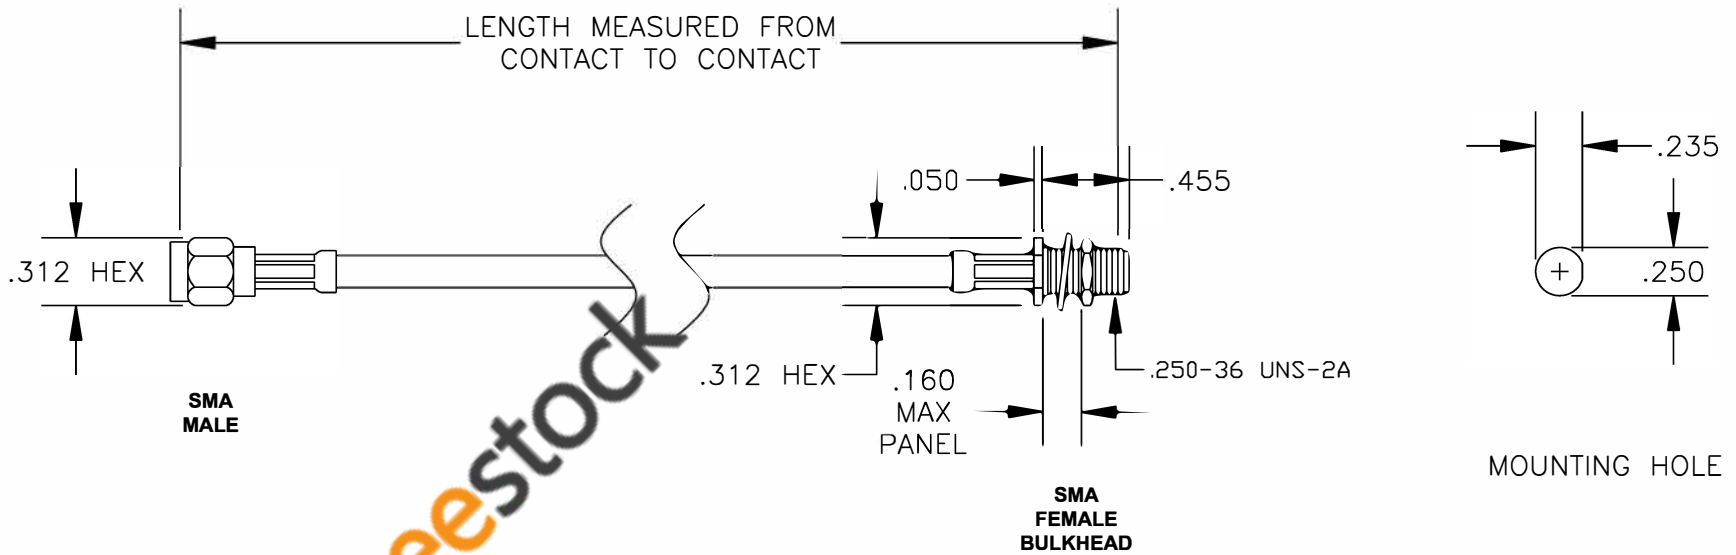

COMPONENTS	IMPEDANCE
SMA MALE	50 OHM
SMA FEMALE BULKHEAD	50 OHM

Standard Lengths	
-12	12"
-24	24"
-36	36"
-48	48"
-60	60"
-XXX	Custom Length in inches

ebeestock

RoHS
Compliance
Certified

 8TH FLOOR, BUILDING 1, YONGFU SCIENCE AND TECHNOLOGY CENTER INDUSTRIAL PARK, NANZHA DISTRICT 5, HUMEN, 523900, DONGGUAN, GUANGDONG, CHINA

WEBSITE: www.ebeestock.com
EMAIL: sales@ebeestock.com

ET36468		DES. CABLE ASSEMBLY, RG58C/U, SMA MALE TO SMA FEMALE BULKHEAD (LEAD FREE)	
----------------	--	---	--

REV. -	FSCM NO. 53919	CAD FILE 020108	SCALE N/A	SIZE A 127
--------	----------------	-----------------	-----------	------------

- NOTES:
1. UNLESS OTHERWISE SPECIFIED ALL DIMENSIONS ARE NOMINAL.
 2. ALL SPECIFICATIONS ARE SUBJECT TO CHANGE WITHOUT NOTICE AT ANY TIME.
 3. DIMENSIONS ARE IN INCHES.
 4. LENGTH TOLERANCE IS $\pm 1.5\%$ OR $\pm 3/8"$, WHICHEVER IS GREATER.