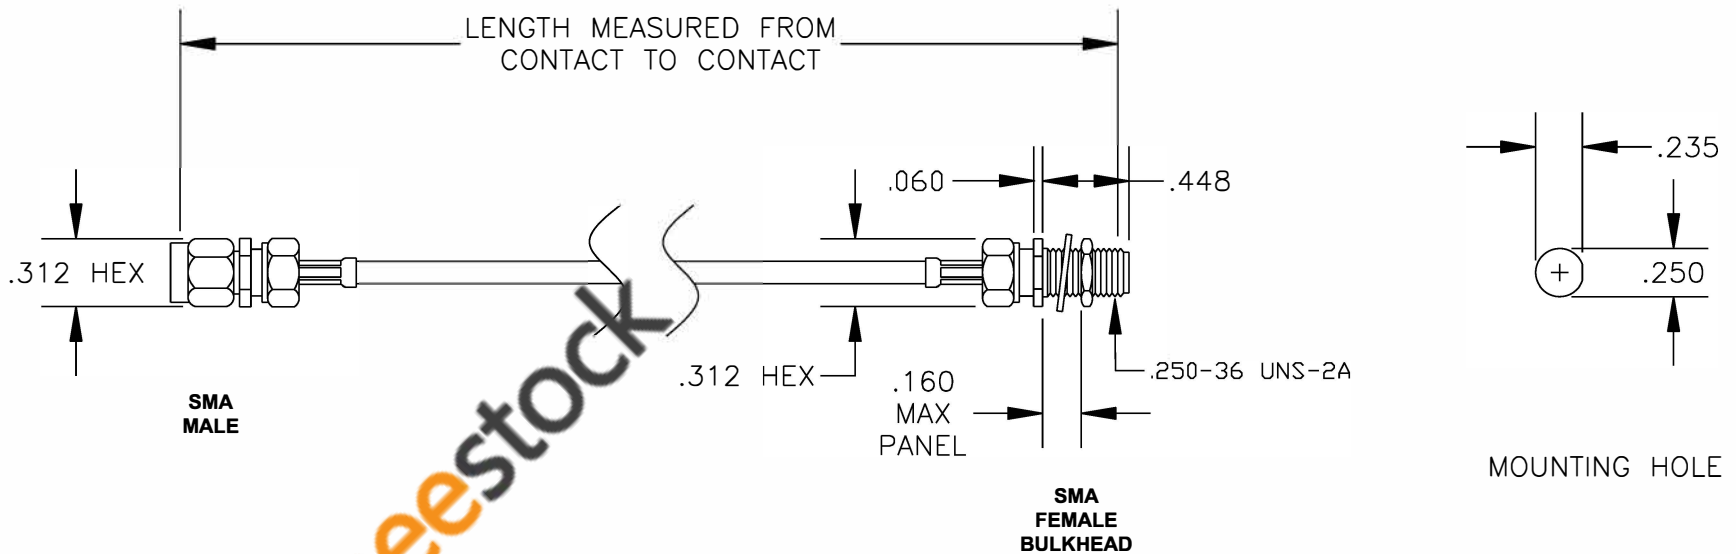

COMPONENTS	IMPEDANCE
SMA MALE	50 OHM
SMA FEMALE BULKHEAD	50 OHM

Standard Lengths	
-12	12"
-24	24"
-36	36"
-48	48"
-60	60"
-XXX	Custom Length in inches

ebeestock

**8TH FLOOR, BUILDING 1, YONGFU SCIENCE AND TECHNOLOGY CENTER INDUSTRIAL PARK, NANZHA DISTRICT 5, HUMEN, 523900, DONGGUAN, GUANGDONG, CHINA**  
 WEBSITE: [www.ebeestock.com](http://www.ebeestock.com)  
 EMAIL: [sales@ebeestock.com](mailto:sales@ebeestock.com)

<b>ET36483</b>		DES. CABLE ASSEMBLY, RG178B/U, SMA MALE TO SMA FEMALE BULKHEAD	
----------------	--	--	--

REV. -	<b>FSCM NO. 53919</b>	CAD FILE 020108	SCALE N/A	SIZE A 127
--------	-----------------------	-----------------	-----------	------------

- NOTES:**
1. UNLESS OTHERWISE SPECIFIED ALL DIMENSIONS ARE NOMINAL.
  2. ALL SPECIFICATIONS ARE SUBJECT TO CHANGE WITHOUT NOTICE AT ANY TIME.
  3. DIMENSIONS ARE IN INCHES.
  4. LENGTH TOLERANCE IS  $\pm 1.5\%$  OR  $\pm 3/8"$ , WHICHEVER IS GREATER.