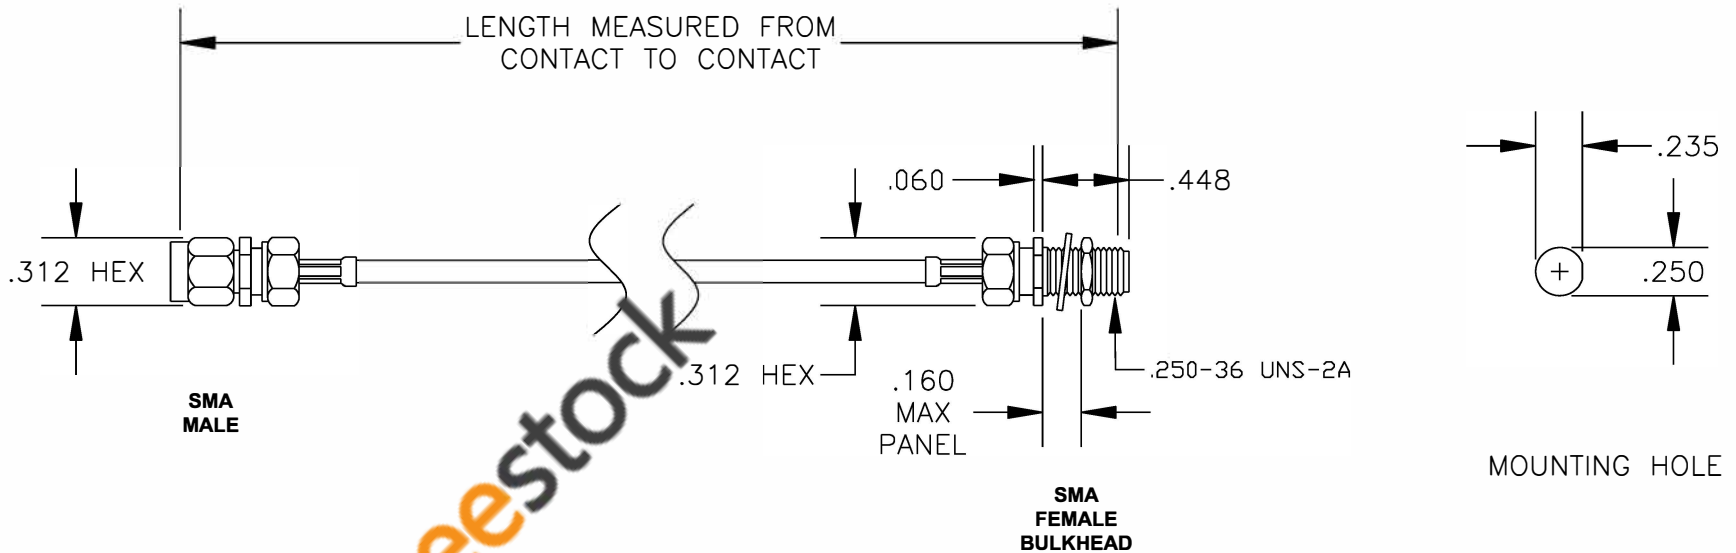

COMPONENTS	IMPEDANCE
SMA MALE	50 OHM
SMA FEMALE BULKHEAD	50 OHM

Standard Lengths	
-12	12"
-24	24"
-36	36"
-48	48"
-60	60"
-XXX	Custom Length in inches

ebeestock

8TH FLOOR, BUILDING 1, YONGFU SCIENCE AND TECHNOLOGY CENTER INDUSTRIAL PARK, NANZHA DISTRICT 5, HUMEN, 523900, DONGGUAN, GUANGDONG, CHINA
 WEBSITE: www.ebeestock.com
 EMAIL: sales@ebeestock.com

ET36484		DES. CABLE ASSEMBLY, RG178B/U, SMA MALE TO SMA FEMALE BULKHEAD	
----------------	--	--	--

REV. -	FSCM NO. 53919	CAD FILE 020108	SCALE N/A	SIZE A 127
--------	-----------------------	-----------------	-----------	------------

- NOTES:**
1. UNLESS OTHERWISE SPECIFIED ALL DIMENSIONS ARE NOMINAL.
 2. ALL SPECIFICATIONS ARE SUBJECT TO CHANGE WITHOUT NOTICE AT ANY TIME.
 3. DIMENSIONS ARE IN INCHES.
 4. LENGTH TOLERANCE IS $\pm 1.5\%$ OR $\pm 3/8"$, WHICHEVER IS GREATER.