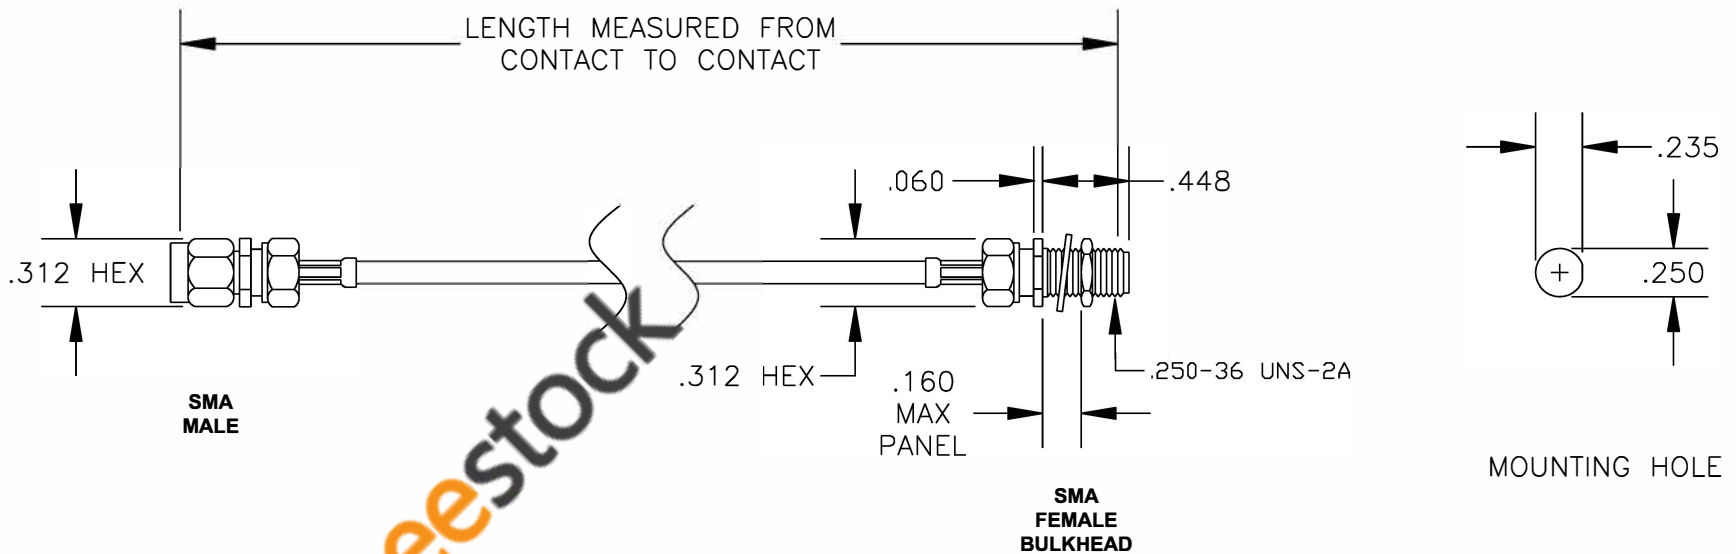

COMPONENTS	IMPEDANCE
SMA MALE	50 OHM
SMA FEMALE BULKHEAD	50 OHM

Standard Lengths	
-12	12"
-24	24"
-36	36"
-48	48"
-60	60"
-XXX	Custom Length in inches

ebeestock

8TH FLOOR, BUILDING 1, YONGFU SCIENCE AND TECHNOLOGY CENTER INDUSTRIAL PARK, NANZHA DISTRICT 5, HUMEN, 523900, DONGGUAN, GUANGDONG, CHINA
 WEBSITE: www.ebeestock.com
 EMAIL: sales@ebeestock.com

ET36485	DES. CABLE ASSEMBLY, RG178B/U, SMA MALE TO SMA FEMALE BULKHEAD
----------------	--

REV. -	FSCM NO. 53919	CAD FILE 020108	SCALE N/A	SIZE A 127
--------	-----------------------	-----------------	-----------	------------

- NOTES:**
1. UNLESS OTHERWISE SPECIFIED ALL DIMENSIONS ARE NOMINAL.
 2. ALL SPECIFICATIONS ARE SUBJECT TO CHANGE WITHOUT NOTICE AT ANY TIME.
 3. DIMENSIONS ARE IN INCHES.
 4. LENGTH TOLERANCE IS $\pm 1.5\%$ OR $\pm 3/8"$, WHICHEVER IS GREATER.