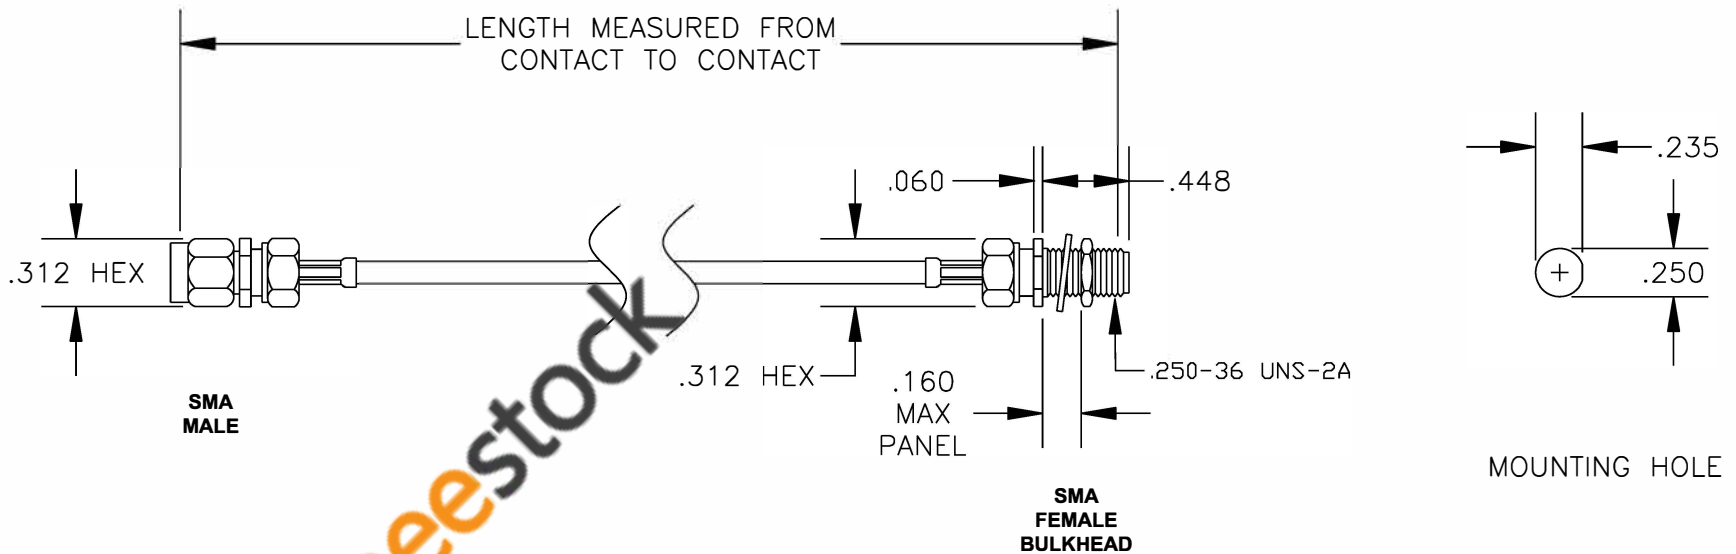

COMPONENTS	IMPEDANCE
SMA MALE	50 OHM
SMA FEMALE BULKHEAD	50 OHM

Standard Lengths	
-12	12"
-24	24"
-36	36"
-48	48"
-60	60"
-XXX	Custom Length in inches

ebeestock

8TH FLOOR, BUILDING 1, YONGFU SCIENCE AND TECHNOLOGY CENTER INDUSTRIAL PARK, NANZHA DISTRICT 5, HUMEN, 523900, DONGGUAN, GUANGDONG, CHINA
 WEBSITE: www.ebeestock.com
 EMAIL: sales@ebeestock.com

ET36486		DES. CABLE ASSEMBLY, RG178B/U, SMA MALE TO SMA FEMALE BULKHEAD	
----------------	--	--	--

REV. -	FSCM NO. 53919	CAD FILE 020108	SCALE N/A	SIZE A 127
--------	-----------------------	-----------------	-----------	------------

- NOTES:**
1. UNLESS OTHERWISE SPECIFIED ALL DIMENSIONS ARE NOMINAL.
 2. ALL SPECIFICATIONS ARE SUBJECT TO CHANGE WITHOUT NOTICE AT ANY TIME.
 3. DIMENSIONS ARE IN INCHES.
 4. LENGTH TOLERANCE IS $\pm 1.5\%$ OR $\pm 3/8"$, WHICHEVER IS GREATER.