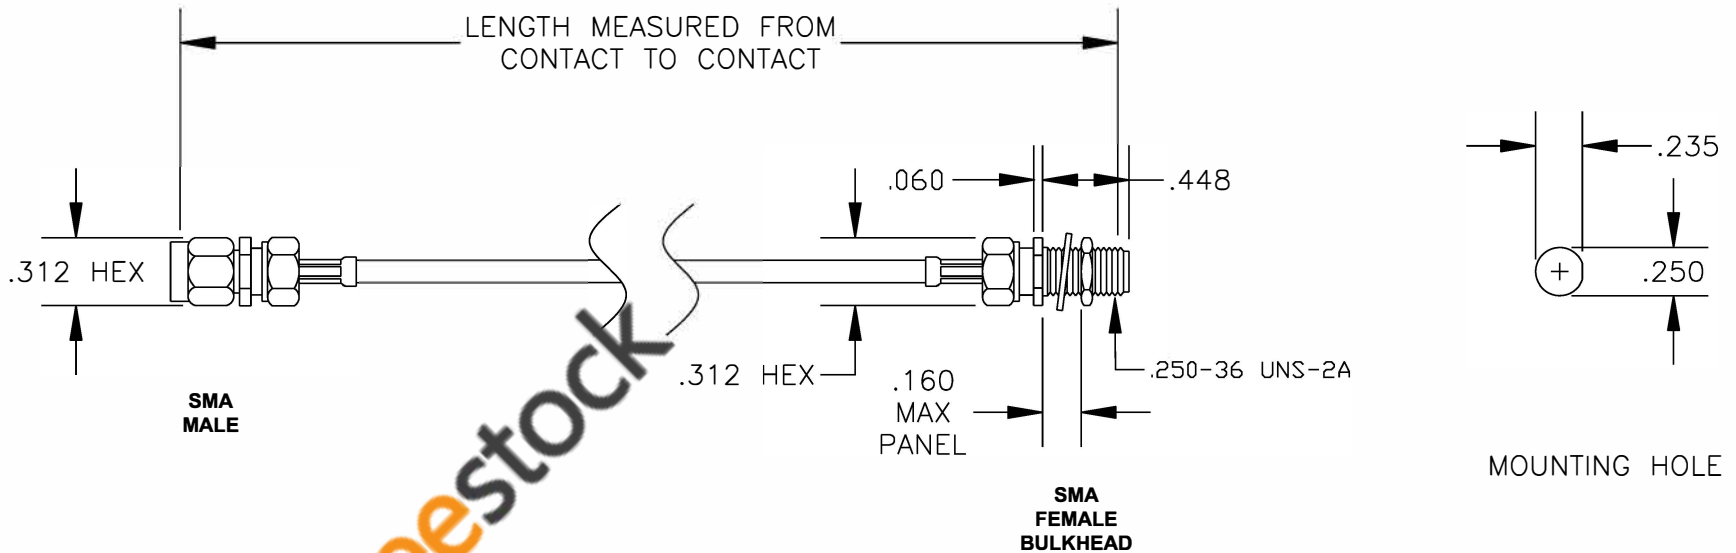

COMPONENTS	IMPEDANCE
SMA MALE	50 OHM
SMA FEMALE BULKHEAD	50 OHM

Standard Lengths	
-12	12"
-24	24"
-36	36"
-48	48"
-60	60"
-XXX	Custom Length in inches

ebeestock

**8TH FLOOR, BUILDING 1, YONGFU SCIENCE AND TECHNOLOGY CENTER INDUSTRIAL PARK, NANZHA DISTRICT 5, HUMEN, 523900, DONGGUAN, GUANGDONG, CHINA**  
 WEBSITE: [www.ebeestock.com](http://www.ebeestock.com)  
 EMAIL: [sales@ebeestock.com](mailto:sales@ebeestock.com)

<b>ET36487</b>		DES. CABLE ASSEMBLY, RG178B/U, SMA MALE TO SMA FEMALE BULKHEAD	
----------------	--	--	--

REV. -	<b>FSCM NO. 53919</b>	CAD FILE 020108	SCALE N/A	SIZE A 127
--------	-----------------------	-----------------	-----------	------------

- NOTES:**
1. UNLESS OTHERWISE SPECIFIED ALL DIMENSIONS ARE NOMINAL.
  2. ALL SPECIFICATIONS ARE SUBJECT TO CHANGE WITHOUT NOTICE AT ANY TIME.
  3. DIMENSIONS ARE IN INCHES.
  4. LENGTH TOLERANCE IS  $\pm 1.5\%$  OR  $\pm 3/8"$ , WHICHEVER IS GREATER.