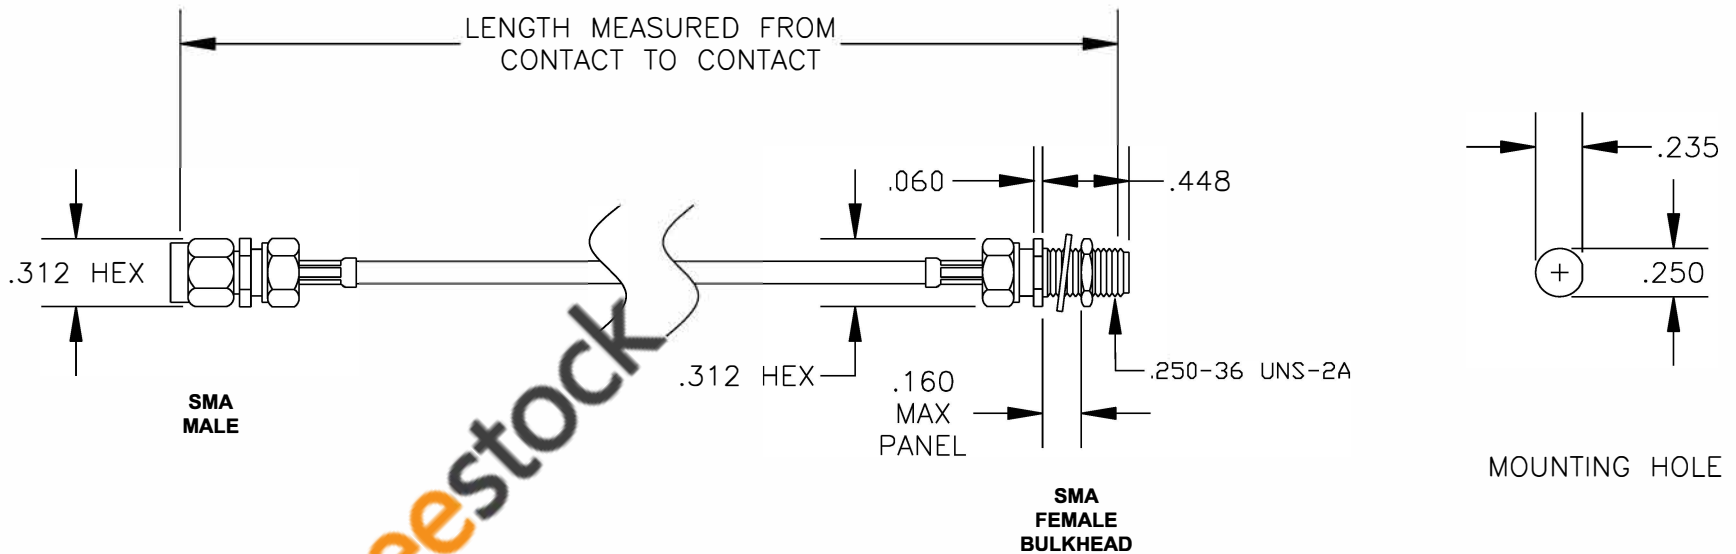

COMPONENTS	IMPEDANCE
SMA MALE	50 OHM
SMA FEMALE BULKHEAD	50 OHM

Standard Lengths	
-12	12"
-24	24"
-36	36"
-48	48"
-60	60"
-XXX	Custom Length in inches

ebeestock

**8TH FLOOR, BUILDING 1, YONGFU SCIENCE AND TECHNOLOGY CENTER INDUSTRIAL PARK, NANZHA DISTRICT 5, HUMEN, 523900, DONGGUAN, GUANGDONG, CHINA**  
 WEBSITE: [www.ebeestock.com](http://www.ebeestock.com)  
 EMAIL: [sales@ebeestock.com](mailto:sales@ebeestock.com)

<b>ET36488</b>	DES. CABLE ASSEMBLY, RG178B/U, SMA MALE TO SMA FEMALE BULKHEAD
----------------	--

REV. -	<b>FSCM NO. 53919</b>	CAD FILE 020108	SCALE N/A	SIZE A 127
--------	-----------------------	-----------------	-----------	------------

- NOTES:**
1. UNLESS OTHERWISE SPECIFIED ALL DIMENSIONS ARE NOMINAL.
  2. ALL SPECIFICATIONS ARE SUBJECT TO CHANGE WITHOUT NOTICE AT ANY TIME.
  3. DIMENSIONS ARE IN INCHES.
  4. LENGTH TOLERANCE IS  $\pm 1.5\%$  OR  $\pm 3/8"$ , WHICHEVER IS GREATER.