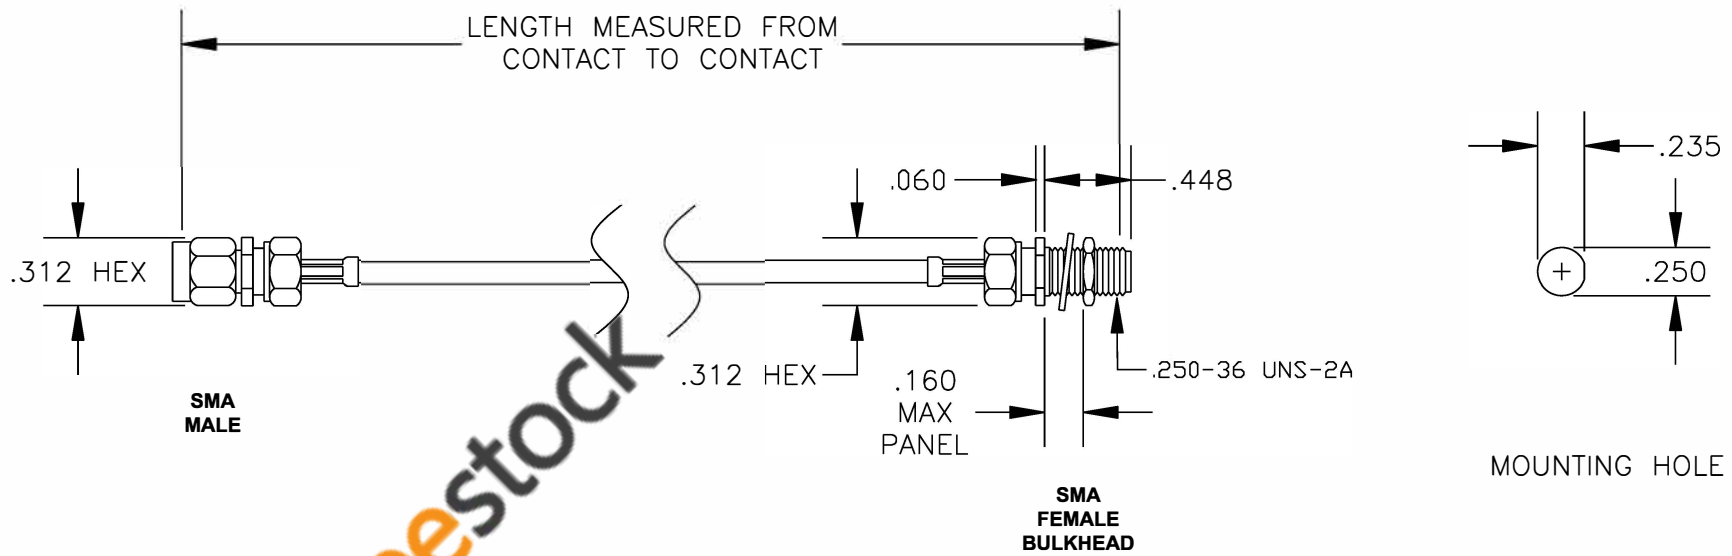

COMPONENTS	IMPEDANCE
SMA MALE	50 OHM
SMA FEMALE BULKHEAD	50 OHM

Standard Lengths	
-12	12"
-24	24"
-36	36"
-48	48"
-60	60"
-XXX	Custom Length in inches

**8TH FLOOR, BUILDING 1, YONGFU SCIENCE AND TECHNOLOGY CENTER INDUSTRIAL PARK, NANZHA DISTRICT 5, HUMEN, 523900, DONGGUAN, GUANGDONG, CHINA**  
 WEBSITE: [www.ebeestock.com](http://www.ebeestock.com)  
 EMAIL: [sales@ebeestock.com](mailto:sales@ebeestock.com)

<b>ET36489</b>		DES. CABLE ASSEMBLY, RG178B/U, SMA MALE TO SMA FEMALE BULKHEAD	
REV. -	<b>FSCM NO. 53919</b>	CAD FILE 020108	SCALE N/A SIZE A 127

- NOTES:**
1. UNLESS OTHERWISE SPECIFIED ALL DIMENSIONS ARE NOMINAL.
  2. ALL SPECIFICATIONS ARE SUBJECT TO CHANGE WITHOUT NOTICE AT ANY TIME.
  3. DIMENSIONS ARE IN INCHES.
  4. LENGTH TOLERANCE IS  $\pm 1.5\%$  OR  $\pm 3/8"$ , WHICHEVER IS GREATER.