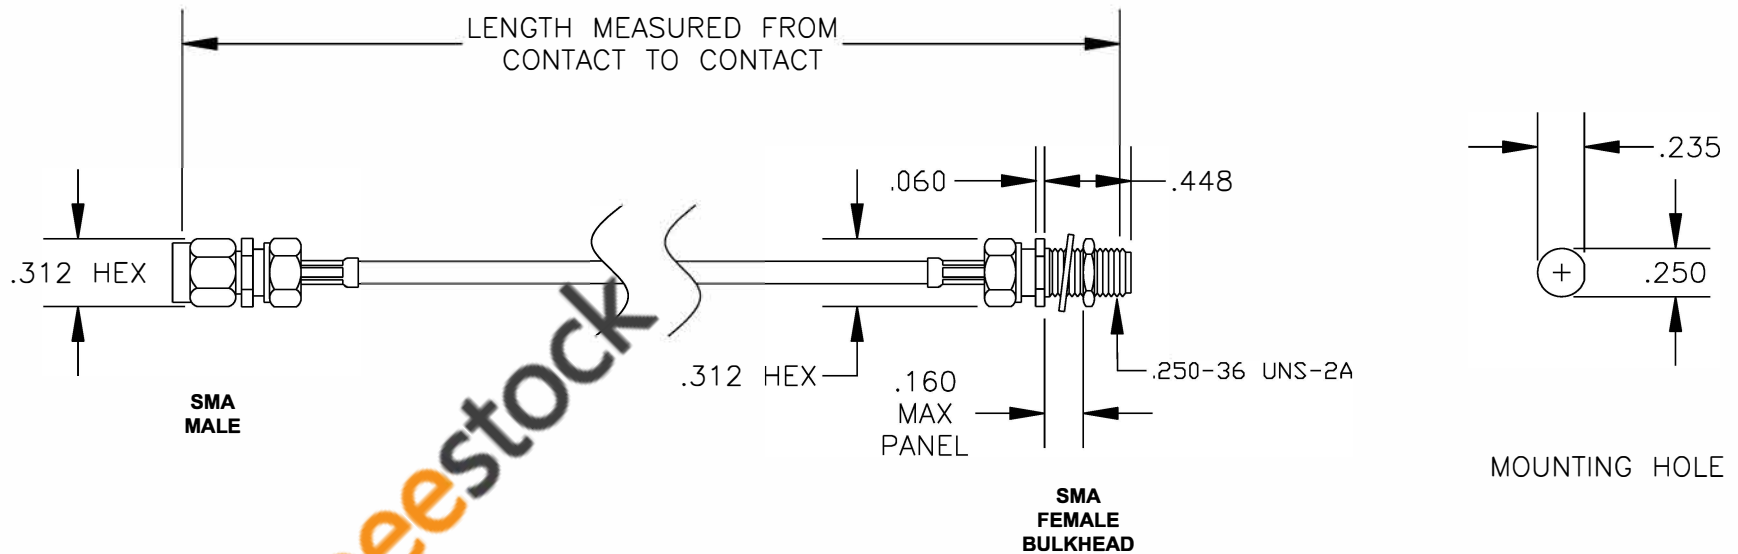

COMPONENTS	IMPEDANCE
SMA MALE	50 OHM
SMA FEMALE BULKHEAD	50 OHM

Standard Lengths	
-12	12"
-24	24"
-36	36"
-48	48"
-60	60"
-XXX	Custom Length in inches

ebeestock

**8TH FLOOR, BUILDING 1, YONGFU SCIENCE AND TECHNOLOGY CENTER INDUSTRIAL PARK, NANZHA DISTRICT 5, HUMEN, 523900, DONGGUAN, GUANGDONG, CHINA**  
 WEBSITE: [www.ebeestock.com](http://www.ebeestock.com)  
 EMAIL: [sales@ebeestock.com](mailto:sales@ebeestock.com)

<b>ET36491</b>		DES. CABLE ASSEMBLY, RG178B/U, SMA MALE TO SMA FEMALE BULKHEAD (LEAD FREE)		
REV. -	<b>FSCM NO. 53919</b>	CAD FILE 020108	SCALE N/A	SIZE A 127

- NOTES:**
1. UNLESS OTHERWISE SPECIFIED ALL DIMENSIONS ARE NOMINAL.
  2. ALL SPECIFICATIONS ARE SUBJECT TO CHANGE WITHOUT NOTICE AT ANY TIME.
  3. DIMENSIONS ARE IN INCHES.
  4. LENGTH TOLERANCE IS  $\pm 1.5\%$  OR  $\pm 3/8"$ , WHICHEVER IS GREATER.