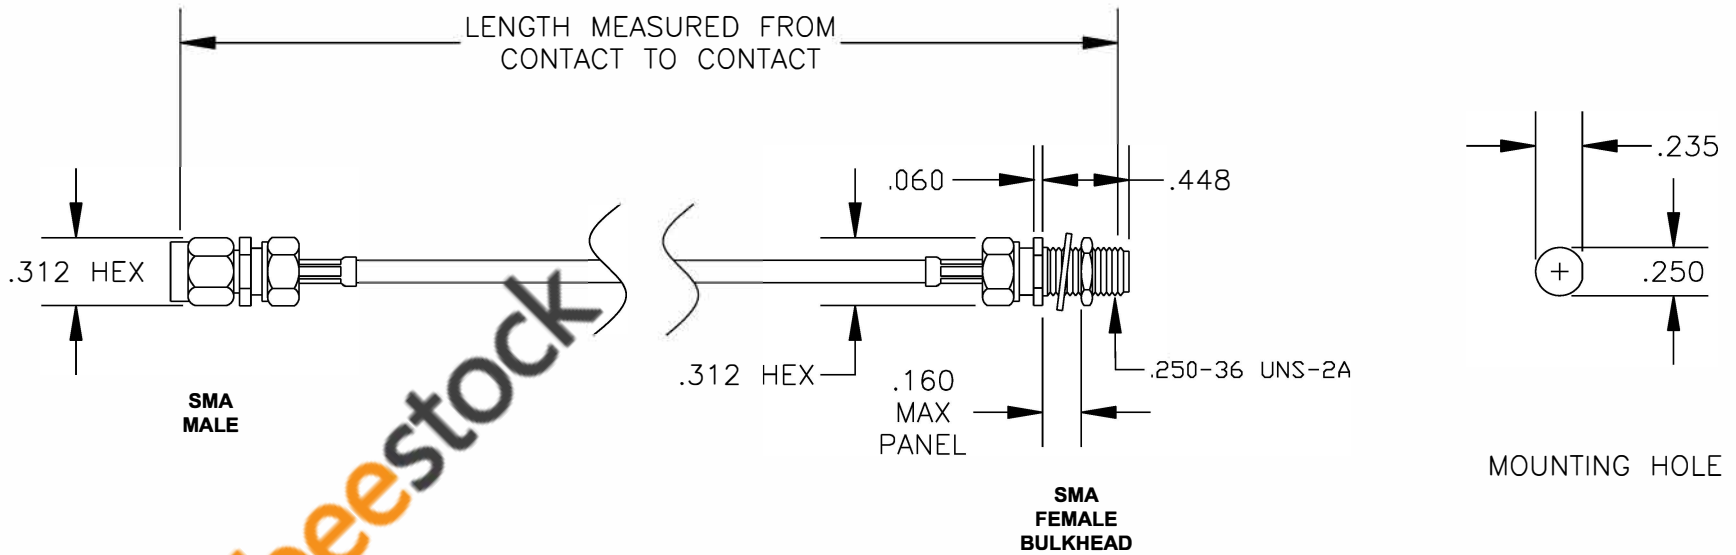

COMPONENTS	IMPEDANCE
SMA MALE	50 OHM
SMA FEMALE BULKHEAD	50 OHM

Standard Lengths	
-12	12"
-24	24"
-36	36"
-48	48"
-60	60"
-XXX	Custom Length in inches

8TH FLOOR, BUILDING 1, YONGFU SCIENCE AND TECHNOLOGY CENTER INDUSTRIAL PARK, NANZHA DISTRICT 5, HUMEN, 523900, DONGGUAN, GUANGDONG, CHINA
 WEBSITE: www.ebeestock.com
 EMAIL: sales@ebeestock.com

ET36492		DES. CABLE ASSEMBLY, RG178B/U, SMA MALE TO SMA FEMALE BULKHEAD (LEAD FREE)	
REV. -	FSCM NO. 53919	CAD FILE 020108	SCALE N/A SIZE A 127

RoHS Compliance Certified

- NOTES:**
1. UNLESS OTHERWISE SPECIFIED ALL DIMENSIONS ARE NOMINAL.
 2. ALL SPECIFICATIONS ARE SUBJECT TO CHANGE WITHOUT NOTICE AT ANY TIME.
 3. DIMENSIONS ARE IN INCHES.
 4. LENGTH TOLERANCE IS $\pm 1.5\%$ OR $\pm 3/8"$, WHICHEVER IS GREATER.