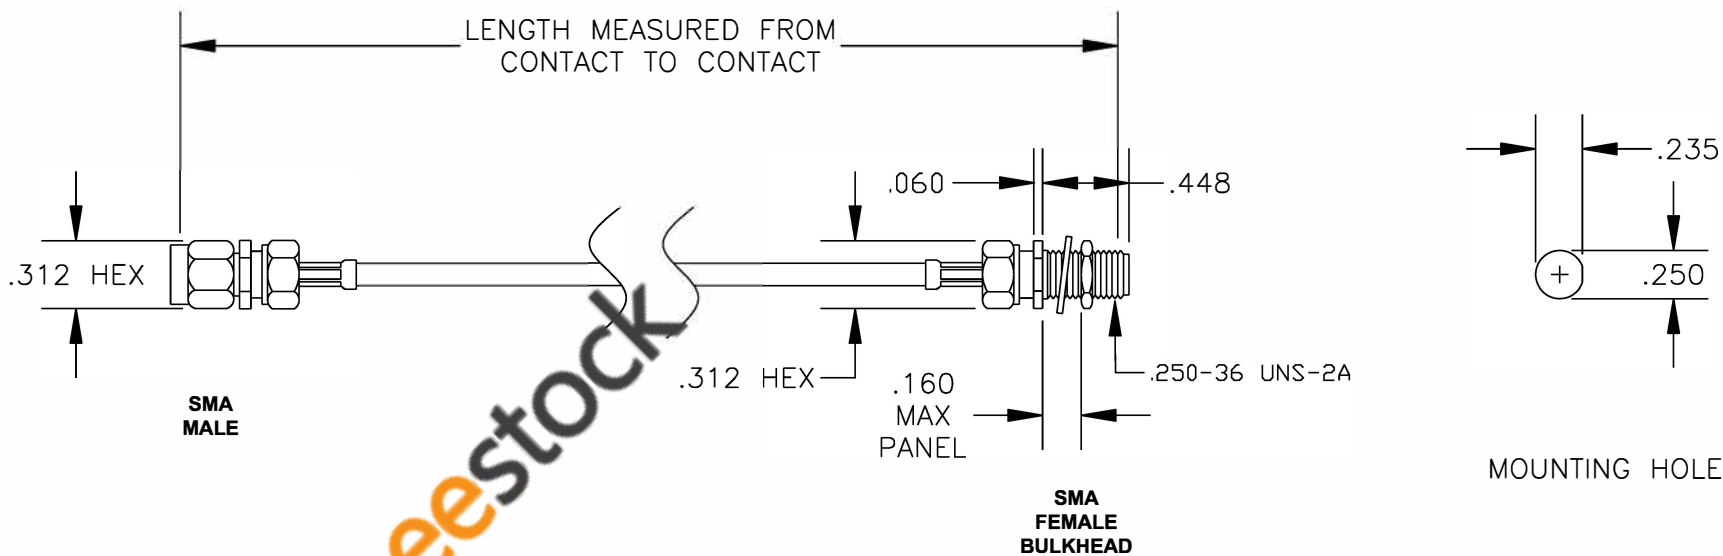

COMPONENTS	IMPEDANCE
SMA MALE	50 OHM
SMA FEMALE BULKHEAD	50 OHM

Standard Lengths	
-12	12"
-24	24"
-36	36"
-48	48"
-60	60"
-XXX	Custom Length in inches

ebeestock

RoHS  
Compliance  
Certified

**8TH FLOOR, BUILDING 1, YONGFU SCIENCE AND TECHNOLOGY CENTER INDUSTRIAL PARK, NANZHA DISTRICT 5, HUMEN, 523900, DONGGUAN, GUANGDONG, CHINA**  
 WEBSITE: [www.ebeestock.com](http://www.ebeestock.com)  
 EMAIL: [sales@ebeestock.com](mailto:sales@ebeestock.com)

**ET36493**

DES. CABLE ASSEMBLY, RG178B/U, SMA MALE TO SMA FEMALE BULKHEAD (LEAD FREE)

REV. -	FSCM NO. 53919	CAD FILE 020108	SCALE N/A	SIZE A 127
--------	----------------	-----------------	-----------	------------

**NOTES:**

1. UNLESS OTHERWISE SPECIFIED ALL DIMENSIONS ARE NOMINAL.
2. ALL SPECIFICATIONS ARE SUBJECT TO CHANGE WITHOUT NOTICE AT ANY TIME.
3. DIMENSIONS ARE IN INCHES.
4. LENGTH TOLERANCE IS  $\pm 1.5\%$  OR  $\pm 3/8"$ , WHICHEVER IS GREATER.