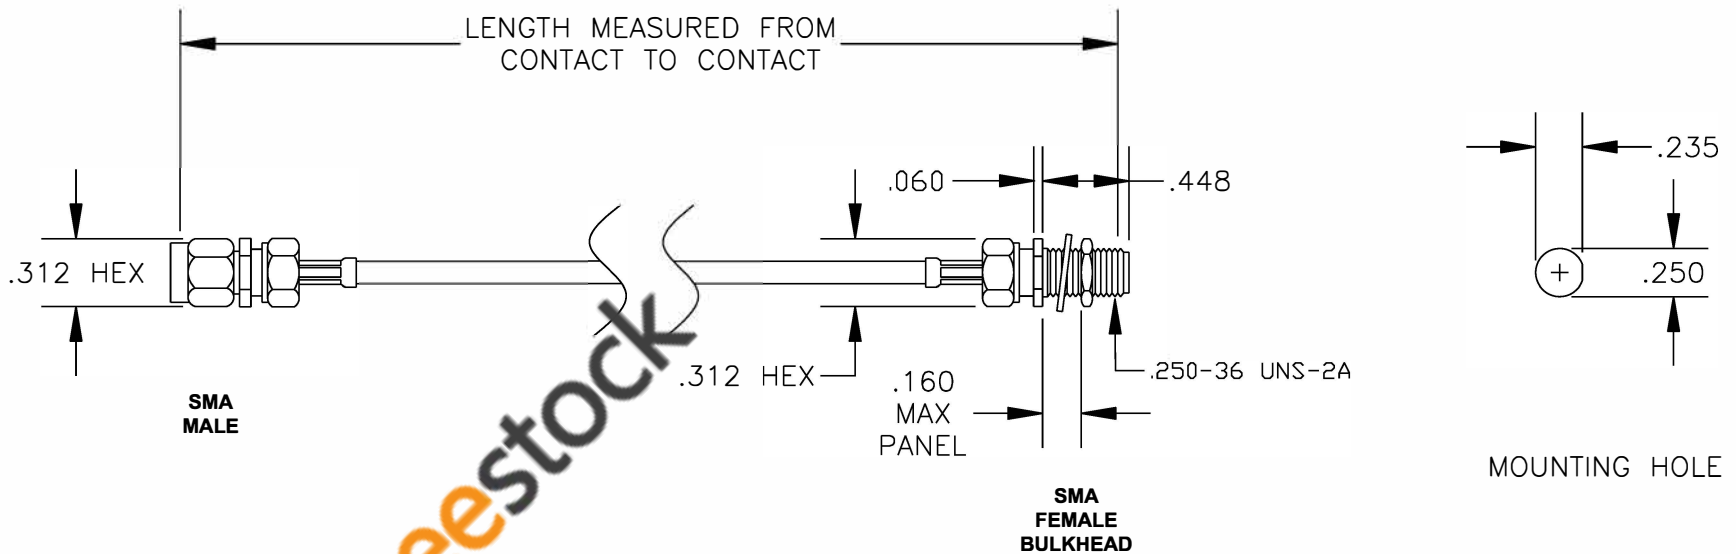

COMPONENTS	IMPEDANCE
SMA MALE	50 OHM
SMA FEMALE BULKHEAD	50 OHM

Standard Lengths	
-12	12"
-24	24"
-36	36"
-48	48"
-60	60"
-XXX	Custom Length in inches

ebeestock

RoHS
Compliance
Certified

8TH FLOOR, BUILDING 1, YONGFU SCIENCE AND TECHNOLOGY CENTER INDUSTRIAL PARK, NANZHA DISTRICT 5, HUMEN, 523900, DONGGUAN, GUANGDONG, CHINA
 WEBSITE: www.ebeestock.com
 EMAIL: sales@ebeestock.com

ET36494		DES. CABLE ASSEMBLY, RG178B/U, SMA MALE TO SMA FEMALE BULKHEAD (LEAD FREE)	
----------------	--	--	--

REV. -	FSCM NO. 53919	CAD FILE 020108	SCALE N/A	SIZE A 127
--------	----------------	-----------------	-----------	------------

- NOTES:
1. UNLESS OTHERWISE SPECIFIED ALL DIMENSIONS ARE NOMINAL.
 2. ALL SPECIFICATIONS ARE SUBJECT TO CHANGE WITHOUT NOTICE AT ANY TIME.
 3. DIMENSIONS ARE IN INCHES.
 4. LENGTH TOLERANCE IS $\pm 1.5\%$ OR $\pm 3/8"$, WHICHEVER IS GREATER.