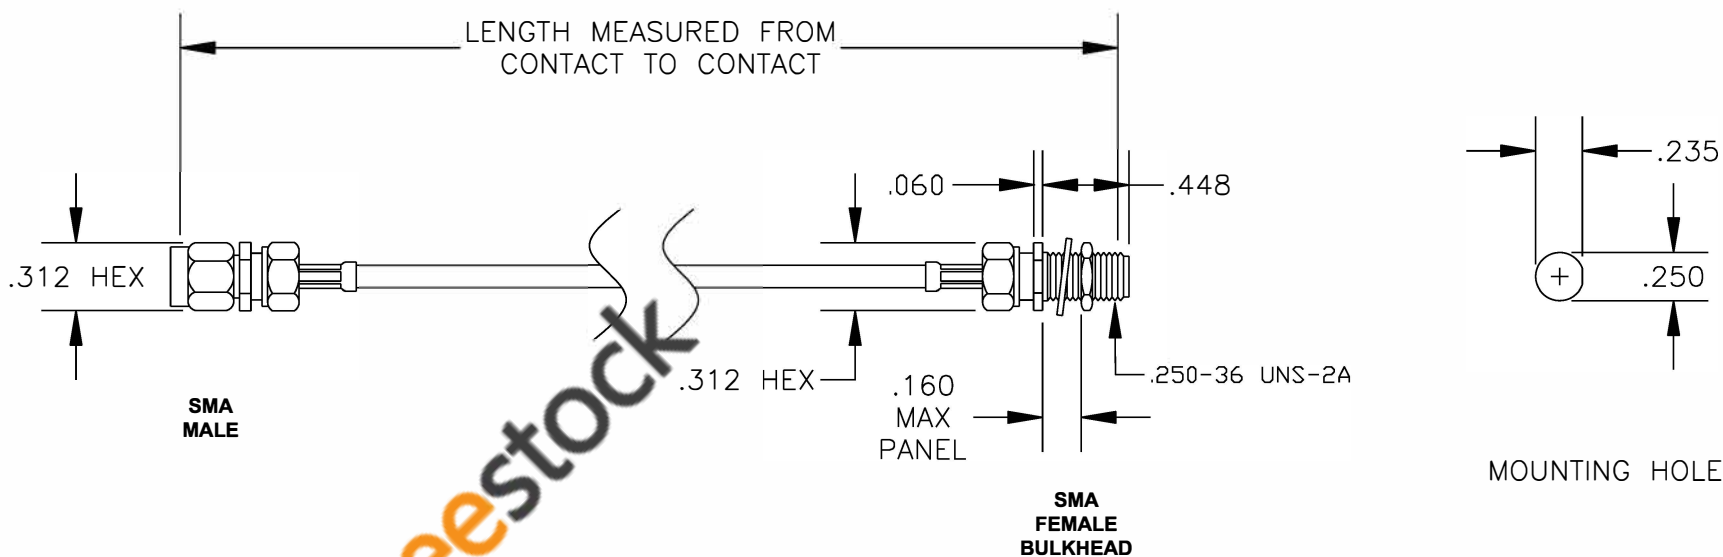

COMPONENTS	IMPEDANCE
SMA MALE	50 OHM
SMA FEMALE BULKHEAD	50 OHM

Standard Lengths	
-12	12"
-24	24"
-36	36"
-48	48"
-60	60"
-XXX	Custom Length in inches

ebeestock

RoHS
Compliance
Certified

8TH FLOOR, BUILDING 1, YONGFU SCIENCE AND TECHNOLOGY CENTER INDUSTRIAL PARK, NANZHA DISTRICT 5, HUMEN, 523900, DONGGUAN, GUANGDONG, CHINA
 WEBSITE: www.ebeestock.com
 EMAIL: sales@ebeestock.com

ET36495		DES. CABLE ASSEMBLY, RG178B/U, SMA MALE TO SMA FEMALE BULKHEAD (LEAD FREE)	
----------------	--	--	--

REV. -	FSCM NO. 53919	CAD FILE 020108	SCALE N/A	SIZE A 127
--------	-----------------------	-----------------	-----------	------------

- NOTES:**
1. UNLESS OTHERWISE SPECIFIED ALL DIMENSIONS ARE NOMINAL.
 2. ALL SPECIFICATIONS ARE SUBJECT TO CHANGE WITHOUT NOTICE AT ANY TIME.
 3. DIMENSIONS ARE IN INCHES.
 4. LENGTH TOLERANCE IS $\pm 1.5\%$ OR $\pm 3/8"$, WHICHEVER IS GREATER.