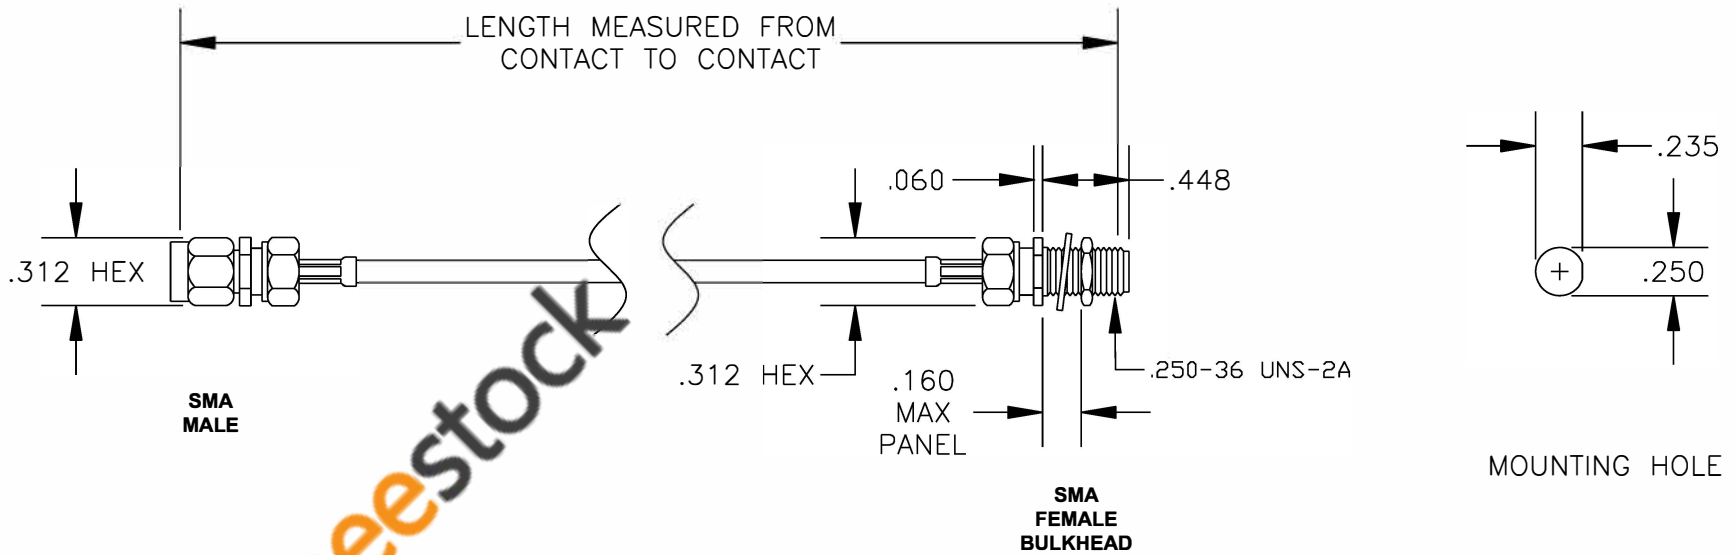

COMPONENTS	IMPEDANCE
SMA MALE	50 OHM
SMA FEMALE BULKHEAD	50 OHM

Standard Lengths	
-12	12"
-24	24"
-36	36"
-48	48"
-60	60"
-XXX	Custom Length in inches

ebeestock

RoHS
Compliance
Certified

8TH FLOOR, BUILDING 1, YONGFU SCIENCE AND TECHNOLOGY CENTER INDUSTRIAL PARK, NANZHA DISTRICT 5, HUMEN, 523900, DONGGUAN, GUANGDONG, CHINA
 WEBSITE: www.ebeestock.com
 EMAIL: sales@ebeestock.com

ET36496		DES. CABLE ASSEMBLY, RG178B/U, SMA MALE TO SMA FEMALE BULKHEAD (LEAD FREE)	
----------------	--	--	--

REV. -	FSCM NO. 53919	CAD FILE 020108	SCALE N/A	SIZE A 127
--------	----------------	-----------------	-----------	------------

- NOTES:
1. UNLESS OTHERWISE SPECIFIED ALL DIMENSIONS ARE NOMINAL.
 2. ALL SPECIFICATIONS ARE SUBJECT TO CHANGE WITHOUT NOTICE AT ANY TIME.
 3. DIMENSIONS ARE IN INCHES.
 4. LENGTH TOLERANCE IS $\pm 1.5\%$ OR $\pm 3/8"$, WHICHEVER IS GREATER.