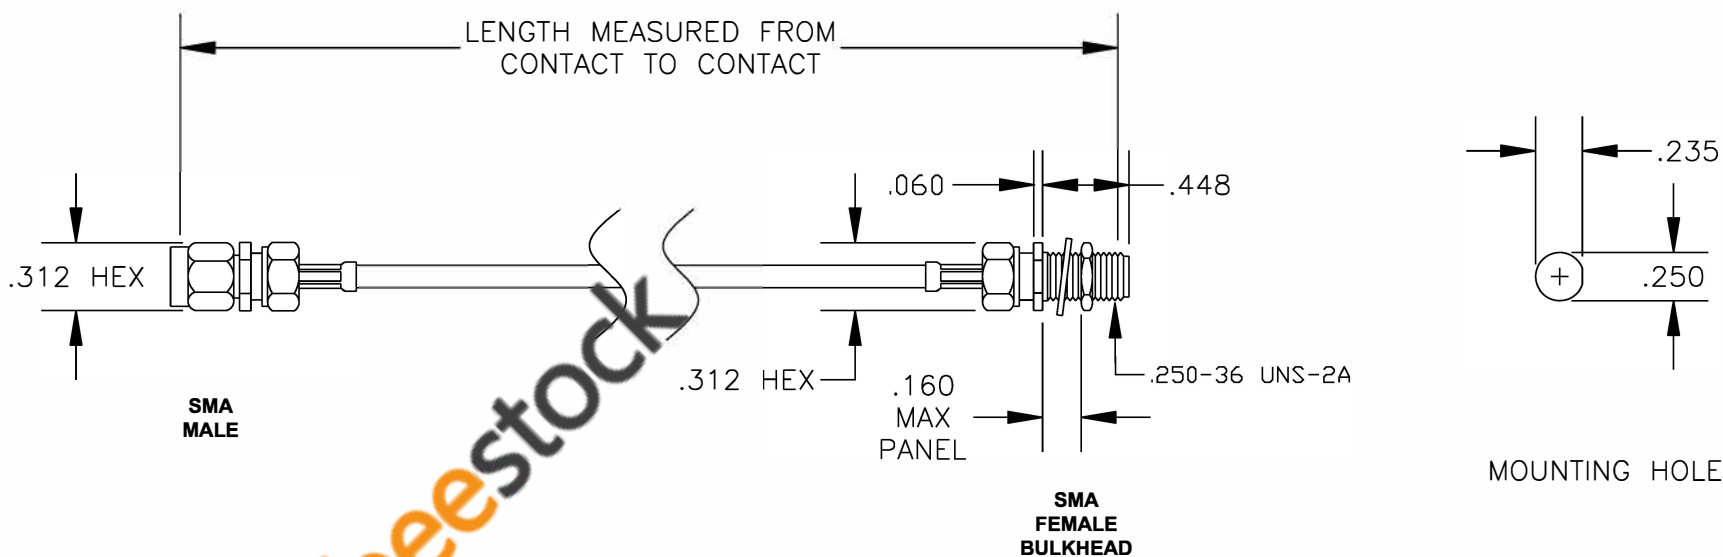

COMPONENTS	IMPEDANCE
SMA MALE	50 OHM
SMA FEMALE BULKHEAD	50 OHM

Standard Lengths	
-12	12"
-24	24"
-36	36"
-48	48"
-60	60"
-XXX	Custom Length in inches

ebeestock

RoHS
Compliance
Certified

8TH FLOOR, BUILDING 1, YONGFU SCIENCE AND TECHNOLOGY CENTER INDUSTRIAL PARK, NANZHA DISTRICT 5, HUMEN, 523900, DONGGUAN, GUANGDONG, CHINA
 WEBSITE: www.ebeestock.com
 EMAIL: sales@ebeestock.com

ET36497		DES. CABLE ASSEMBLY, RG178B/U, SMA MALE TO SMA FEMALE BULKHEAD (LEAD FREE)	
----------------	--	--	--

REV. -	FSCM NO. 53919	CAD FILE 020108	SCALE N/A	SIZE A 127
--------	-----------------------	-----------------	-----------	------------

- NOTES:**
1. UNLESS OTHERWISE SPECIFIED ALL DIMENSIONS ARE NOMINAL.
 2. ALL SPECIFICATIONS ARE SUBJECT TO CHANGE WITHOUT NOTICE AT ANY TIME.
 3. DIMENSIONS ARE IN INCHES.
 4. LENGTH TOLERANCE IS $\pm 1.5\%$ OR $\pm 3/8"$, WHICHEVER IS GREATER.