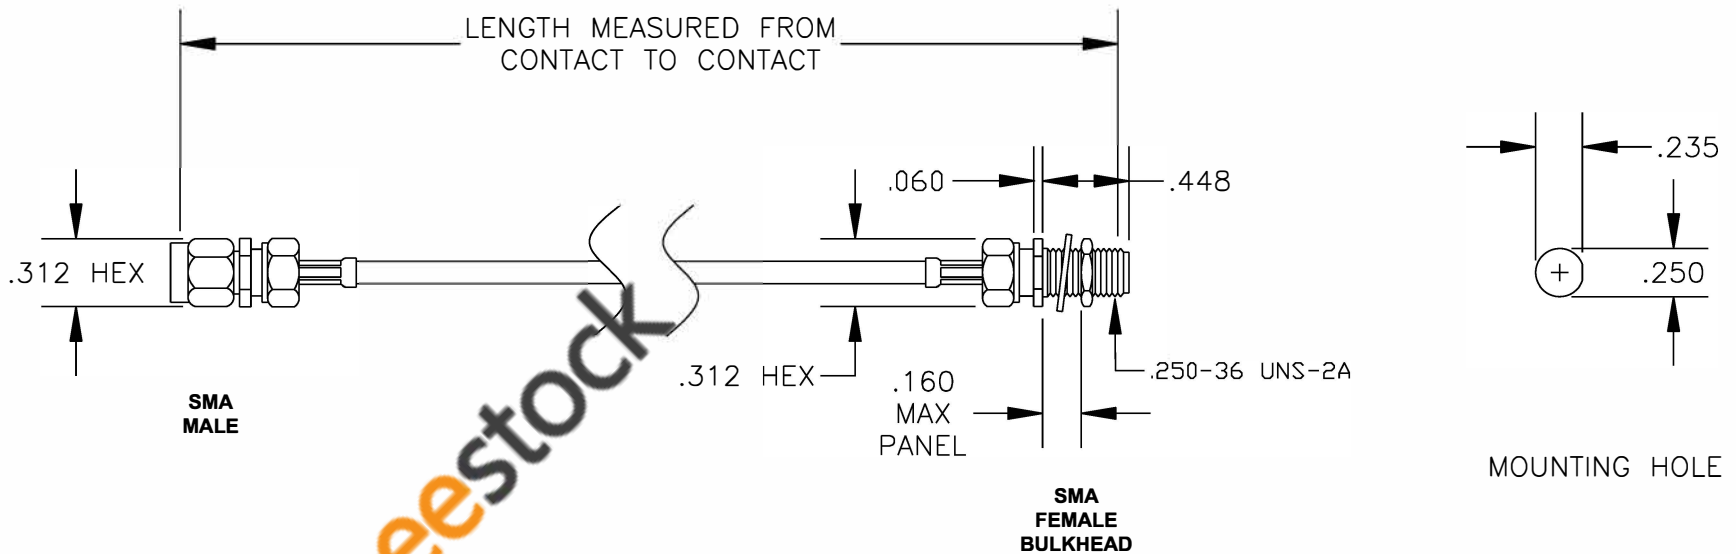

COMPONENTS	IMPEDANCE
SMA MALE	50 OHM
SMA FEMALE BULKHEAD	50 OHM

Standard Lengths	
-12	12"
-24	24"
-36	36"
-48	48"
-60	60"
-XXX	Custom Length in inches

ebeestock

8TH FLOOR, BUILDING 1, YONGFU SCIENCE AND TECHNOLOGY CENTER INDUSTRIAL PARK, NANZHA DISTRICT 5, HUMEN, 523900, DONGGUAN, GUANGDONG, CHINA
 WEBSITE: www.ebeestock.com
 EMAIL: sales@ebeestock.com

RoHS Compliance Certified

ET36498		DES. CABLE ASSEMBLY, RG178B/U, SMA MALE TO SMA FEMALE BULKHEAD (LEAD FREE)	
REV. -	FSCM NO. 53919	CAD FILE 020108	SCALE N/A SIZE A 127

- NOTES:**
- UNLESS OTHERWISE SPECIFIED ALL DIMENSIONS ARE NOMINAL.
 - ALL SPECIFICATIONS ARE SUBJECT TO CHANGE WITHOUT NOTICE AT ANY TIME.
 - DIMENSIONS ARE IN INCHES.
 - LENGTH TOLERANCE IS $\pm 1.5\%$ OR $\pm 3/8"$, WHICHEVER IS GREATER.