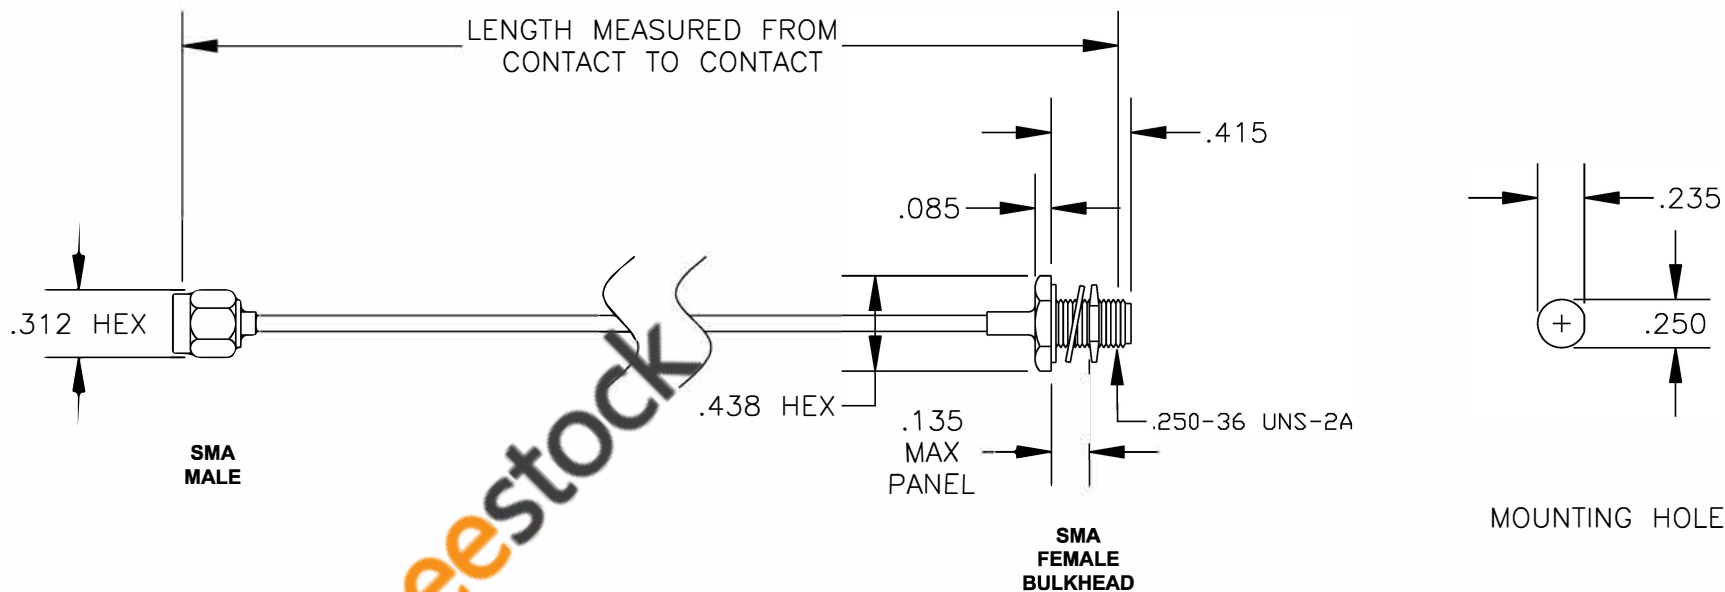

COMPONENTS	IMPEDANCE
SMA MALE	50 OHM
SMA FEMALE BULKHEAD	50 OHM

Standard Lengths	
-12	12"
-24	24"
-36	36"
-48	48"
-60	60"
-XXX	Custom Length in inches

**8TH FLOOR, BUILDING 1, YONGFU SCIENCE AND TECHNOLOGY CENTER INDUSTRIAL PARK, NANZHA DISTRICT 5, HUMEN, 523900, DONGGUAN, GUANGDONG, CHINA**  
 WEBSITE: [www.ebeestock.com](http://www.ebeestock.com)  
 EMAIL: [sales@ebeestock.com](mailto:sales@ebeestock.com)

<b>ET36499</b>		DES. CABLE ASSEMBLY, PE-SR405FL, SMA MALE TO SMA FEMALE BULKHEAD	
----------------	--	--	--

REV. A	FSCM NO. 53919	CAD FILE 020108	SCALE N/A	SIZE A 127
--------	----------------	-----------------	-----------	------------

- NOTES:
1. UNLESS OTHERWISE SPECIFIED ALL DIMENSIONS ARE NOMINAL.
  2. ALL SPECIFICATIONS ARE SUBJECT TO CHANGE WITHOUT NOTICE AT ANY TIME.
  3. DIMENSIONS ARE IN INCHES.
  4. LENGTH TOLERANCE IS  $\pm 1.5\%$  OR  $\pm 3/8"$ , WHICHEVER IS GREATER.