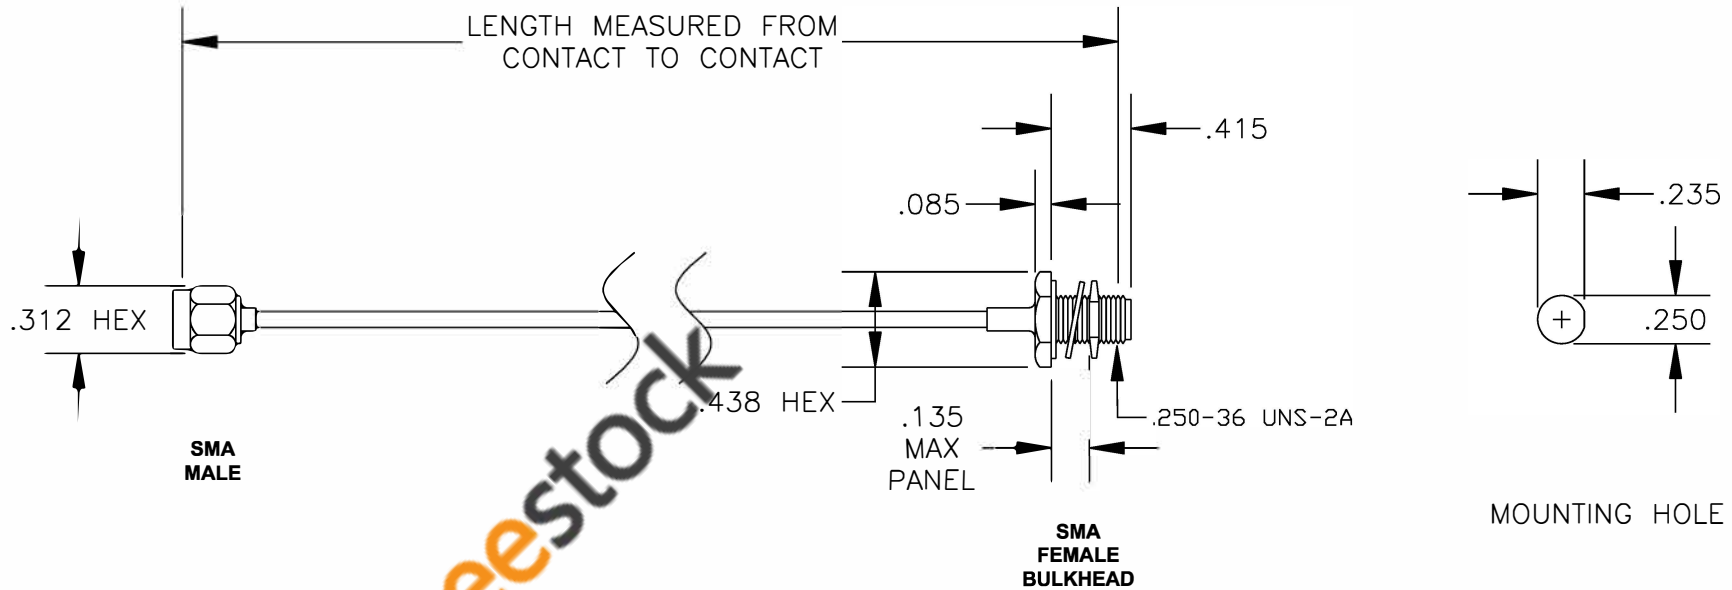

COMPONENTS	IMPEDANCE
SMA MALE	50 OHM
SMA FEMALE BULKHEAD	50 OHM

Standard Lengths	
-12	12"
-24	24"
-36	36"
-48	48"
-60	60"
-XXX	Custom Length in inches

ebeestock

8TH FLOOR, BUILDING 1, YONGFU SCIENCE AND TECHNOLOGY CENTER INDUSTRIAL PARK, NANZHA DISTRICT 5, HUMEN, 523900, DONGGUAN, GUANGDONG, CHINA
 WEBSITE: www.ebeestock.com
 EMAIL: sales@ebeestock.com

ET36500		DES. CABLE ASSEMBLY, PE-SR405FL, SMA MALE TO SMA FEMALE BULKHEAD	
REV. A	FSCM NO. 53919	CAD FILE 020108	SCALE N/A SIZE A 127

- NOTES:**
1. UNLESS OTHERWISE SPECIFIED ALL DIMENSIONS ARE NOMINAL.
 2. ALL SPECIFICATIONS ARE SUBJECT TO CHANGE WITHOUT NOTICE AT ANY TIME.
 3. DIMENSIONS ARE IN INCHES.
 4. LENGTH TOLERANCE IS $\pm 1.5\%$ OR $\pm 3/8"$, WHICHEVER IS GREATER.