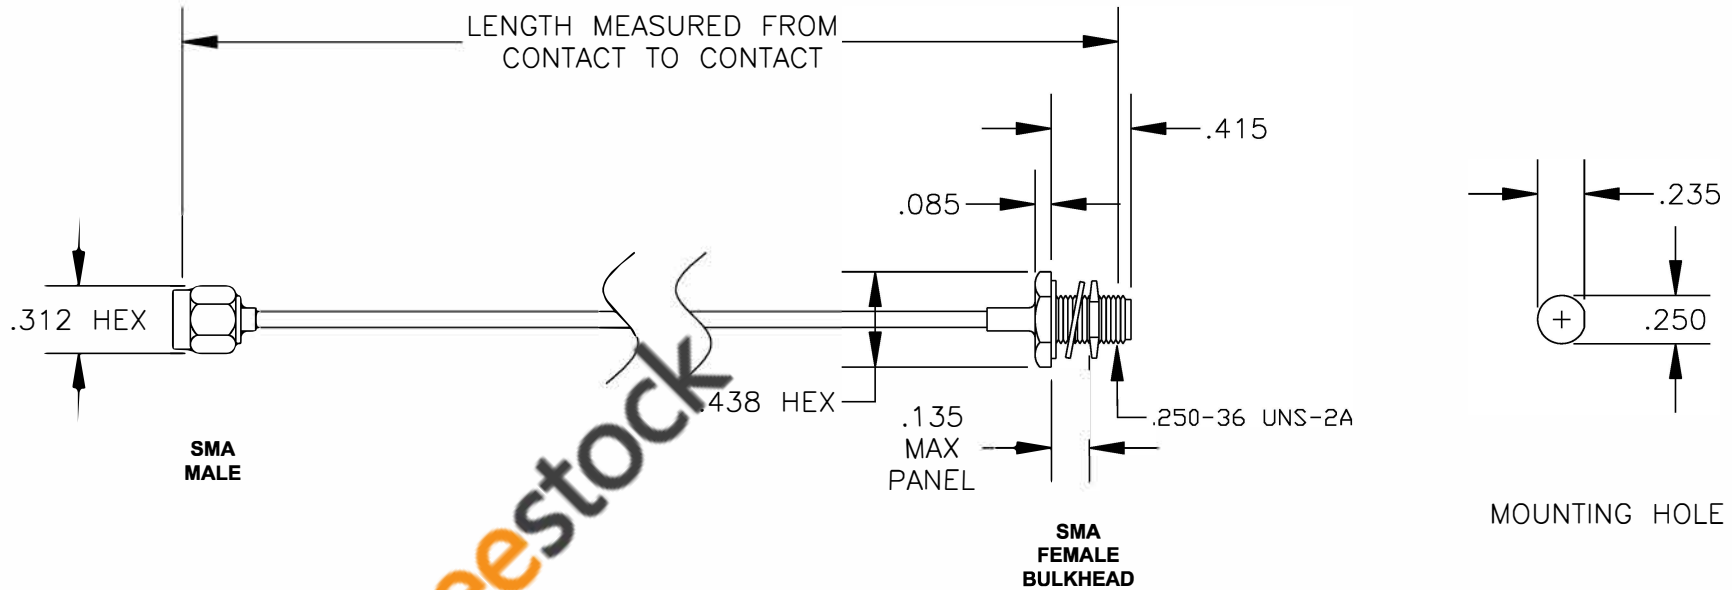

COMPONENTS	IMPEDANCE
SMA MALE	50 OHM
SMA FEMALE BULKHEAD	50 OHM

Standard Lengths	
-12	12"
-24	24"
-36	36"
-48	48"
-60	60"
-XXX	Custom Length in inches

**8TH FLOOR, BUILDING 1, YONGFU SCIENCE AND TECHNOLOGY CENTER INDUSTRIAL PARK, NANZHA DISTRICT 5, HUMEN, 523900, DONGGUAN, GUANGDONG, CHINA**  
 WEBSITE: [www.ebeestock.com](http://www.ebeestock.com)  
 EMAIL: [sales@ebeestock.com](mailto:sales@ebeestock.com)

<b>ET36502</b>		DES. CABLE ASSEMBLY, PE-SR405FL, SMA MALE TO SMA FEMALE BULKHEAD	
----------------	--	------------------------------------------------------------------	--

REV. A	FSCM NO. 53919	CAD FILE 020108	SCALE N/A	SIZE A 127
--------	----------------	-----------------	-----------	------------

- NOTES:
1. UNLESS OTHERWISE SPECIFIED ALL DIMENSIONS ARE NOMINAL.
  2. ALL SPECIFICATIONS ARE SUBJECT TO CHANGE WITHOUT NOTICE AT ANY TIME.
  3. DIMENSIONS ARE IN INCHES.
  4. LENGTH TOLERANCE IS  $\pm 1.5\%$  OR  $\pm 3/8"$ , WHICHEVER IS GREATER.