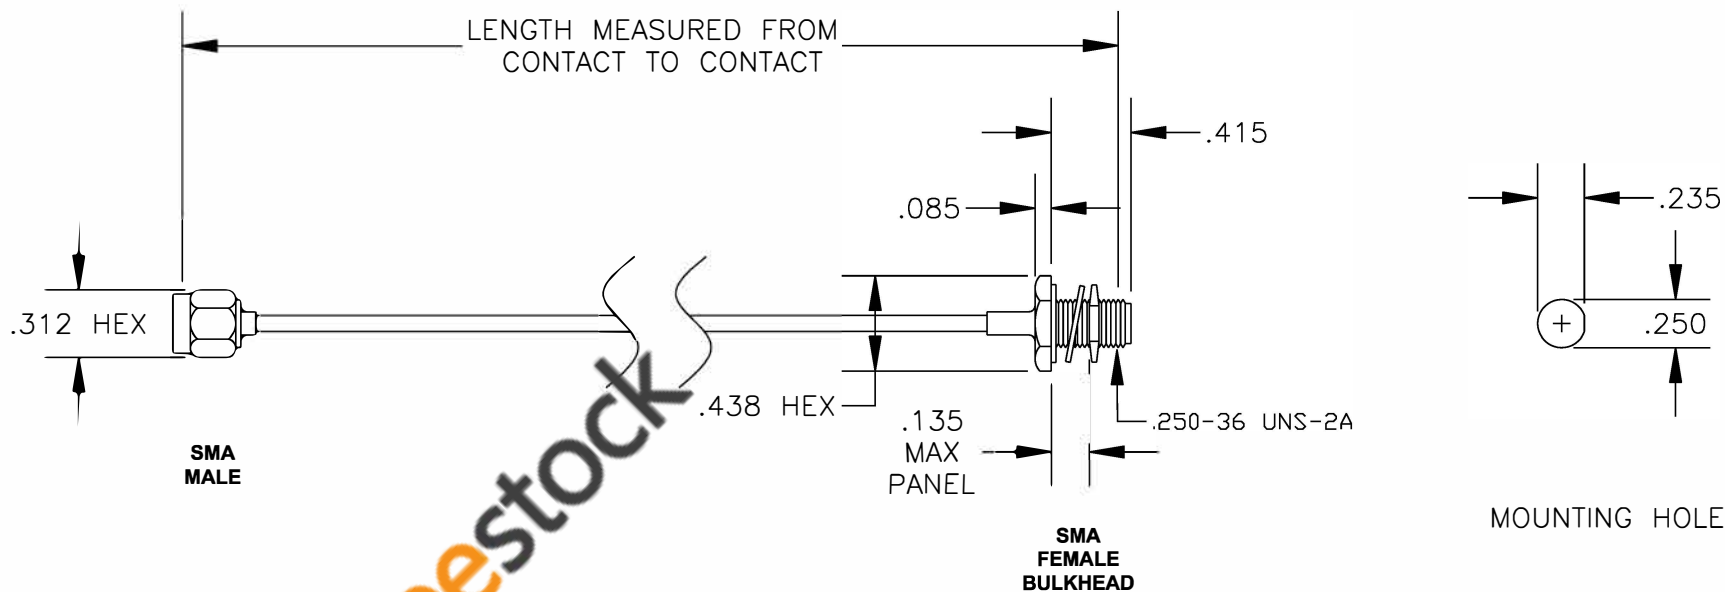

COMPONENTS	IMPEDANCE
SMA MALE	50 OHM
SMA FEMALE BULKHEAD	50 OHM

Standard Lengths	
-12	12"
-24	24"
-36	36"
-48	48"
-60	60"
-XXX	Custom Length in inches

**8TH FLOOR, BUILDING 1, YONGFU SCIENCE AND TECHNOLOGY CENTER INDUSTRIAL PARK, NANZHA DISTRICT 5, HUMEN, 523900, DONGGUAN, GUANGDONG, CHINA**  
 WEBSITE: [www.ebeestock.com](http://www.ebeestock.com)  
 EMAIL: [sales@ebeestock.com](mailto:sales@ebeestock.com)

<b>ET36503</b>		DES. CABLE ASSEMBLY, PE-SR405FL, SMA MALE TO SMA FEMALE BULKHEAD	
----------------	--	--	--

REV. A	FSCM NO. 53919	CAD FILE 020108	SCALE N/A	SIZE A 127
--------	----------------	-----------------	-----------	------------

- NOTES:
1. UNLESS OTHERWISE SPECIFIED ALL DIMENSIONS ARE NOMINAL.
  2. ALL SPECIFICATIONS ARE SUBJECT TO CHANGE WITHOUT NOTICE AT ANY TIME.
  3. DIMENSIONS ARE IN INCHES.
  4. LENGTH TOLERANCE IS  $\pm 1.5\%$  OR  $\pm 3/8"$ , WHICHEVER IS GREATER.